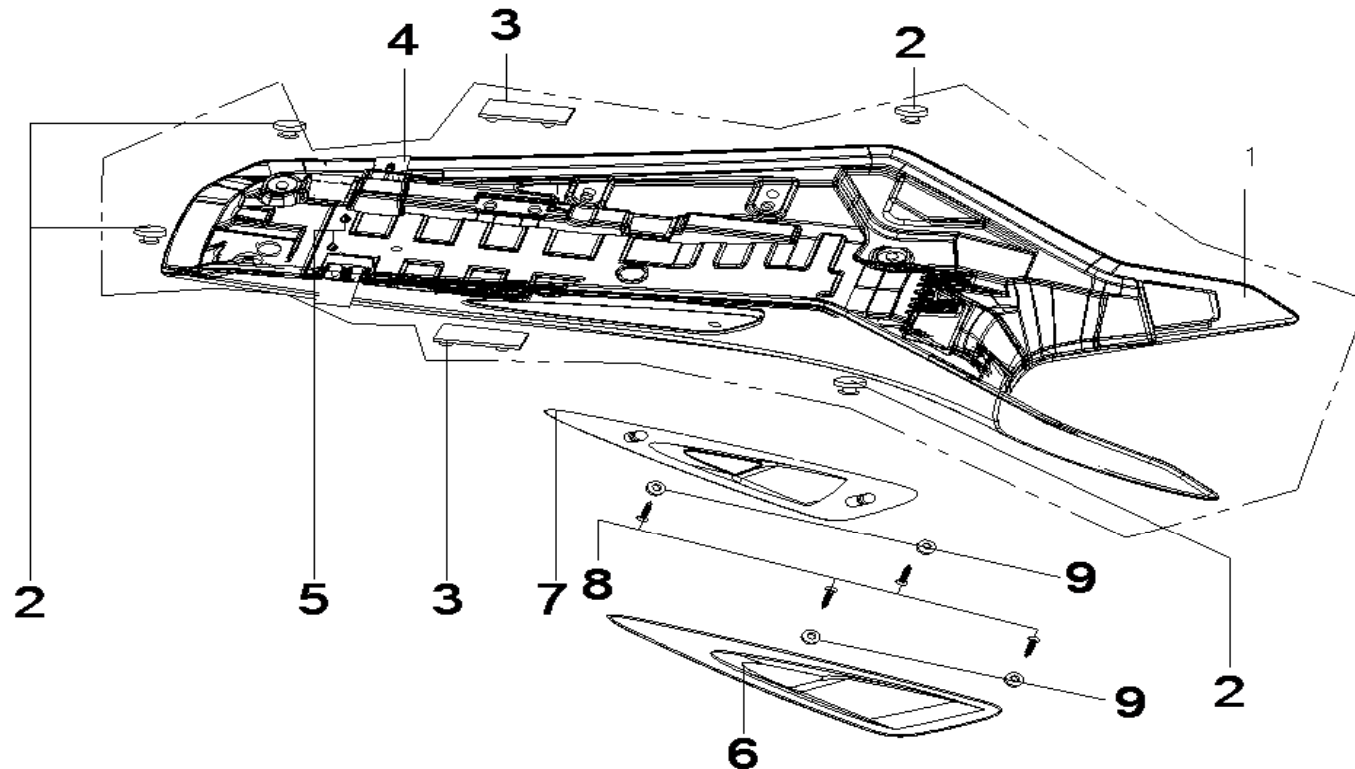

16 SEAT

DIA.N	PART NO.	DESCRIPTION	Q'TY	DIA.N	PART NO.	DESCRIPTION	Q'TY
MR16-01	71100-148-0000	Seat Comp	1	MR16-07	71109-148-0200	Seat Trim-Right-Yellow	1
MR16-02	71101-148-0000	Ring-Rubber-$\phi 25 \times \phi 8.3$	4	MR16-07	71109-148-0300	Seat Trim-Right-White	1
MR16-03	71102-148-0000	Rubber Strip-58x20x7.3	2	MR16-08	845-4.2-12	Screw-ST 4.2x12	4
MR16-04	71370-148-0000	Band-Seat	1	MR16-09	96.1-5-00	Washer-$\phi 5$-Larger	4
MR16-05	6187.1-5-00	Nut-Flanged-Nylex-M5	2				
MR16-06	71108-148-0000	Seat Trim-Left-Black	1				
MR16-06	71108-148-0100	Seat Trim-Left-Red	1				
MR16-06	71108-148-0200	Seat Trim-Left-Yellow	1				
MR16-06	71108-148-0300	Seat Trim-Left-White	1				
MR16-07	71109-148-0000	Seat Trim-Right-Black	1				
MR16-07	71109-148-0100	Seat Trim-Right-Red	1