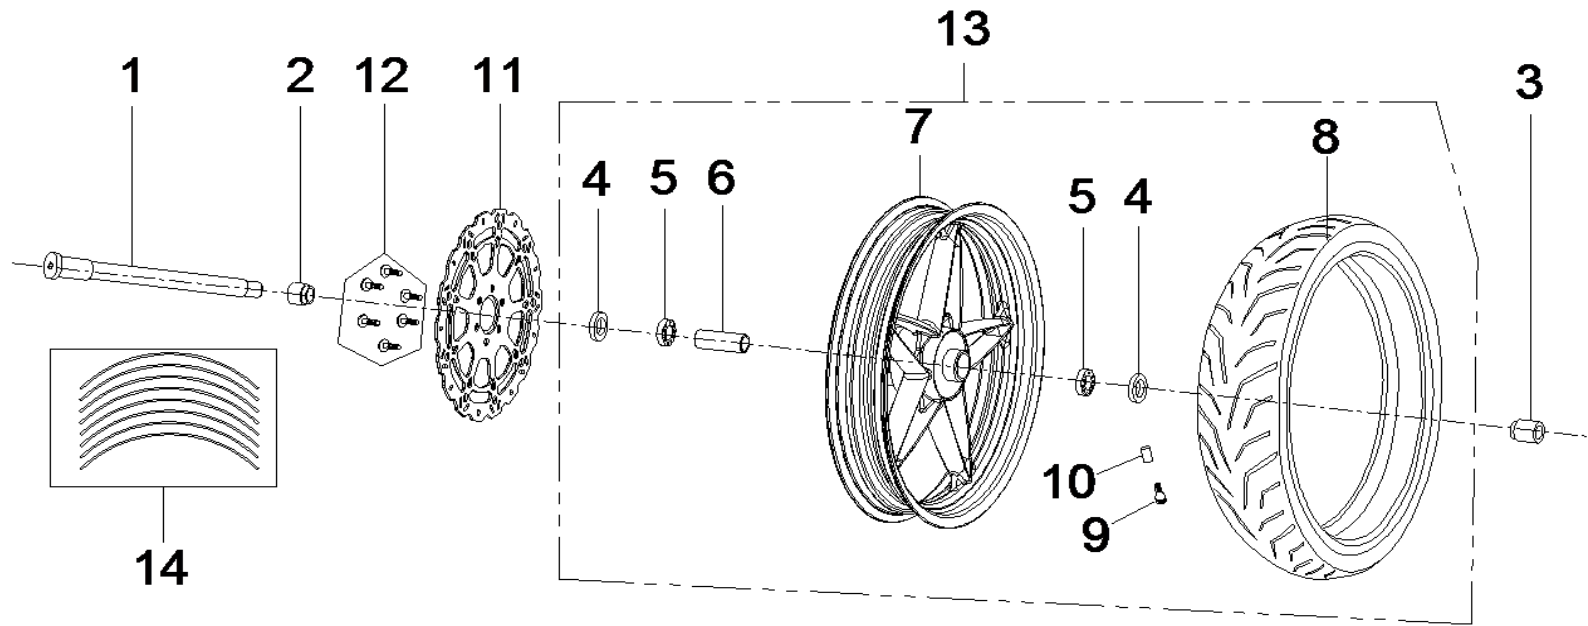

06 FRONT WHEEL

DIA.N	PART NO.	DESCRIPTION	Q'TY	DIA.N	PART NO.	DESCRIPTION	Q'TY
MR06-01	41010-148-0000	Axle-Front-M14x223	1	MR06-09	41002-170-0000	Valve-Tyre	1
MR06-02	41112-148-0000	Spacer-Axle-Front-Left	1	MR06-10	41001-148-0000	Dust Cap-Tyre Valve	1
MR06-03	41113-148-0000	Spacer-Axle-Front-Right	1	MR06-11	44011-170-0100	Disc-Brake-Front-φ300	1
MR06-04	41116-148-0000	Oil Seal-OS-1384K-φ25xφ40x7	2	MR06-12	70.3-8-25	Bolt-Hex Head-M8x25	6
MR06-05	276-61904	Bearing 61904	2	MR06-13	41100-170-0000	Wheel Assy With Tyre-100/70-17-Front-Red	1
MR06-06	41115-170-0000	Spacer-Hub-Inner-Front	1	MR06-13	41100-170-0100	Wheel Assy With Tyre-100/70-17-Front-Yellow	1
MR06-07	41132-170-0000	Rim-2.75x17-Front-Red	1	MR06-13	41100-170-0200	Wheel Assy With Tyre-100/70-17-Front-Blue	1
MR06-07	41132-170-0100	Rim-2.75x17-Front-Yellow	1	MR06-14	92128-148-0000	Pin Stripe-Wheel-(8 pcs/wheel)-Red	8
MR06-07	41132-170-0200	Rim-2.75x17-Front-White	1	MR06-14	92128-148-0100	Pin Stripe-Wheel-(8 pcs/wheel)-Yellow	8
MR06-08	41162-148-0000	Tyre-100/70-17-Front	1	MR06-14	92128-148-0200	Pin Stripe-Wheel-(8 pcs/wheel)-White	8