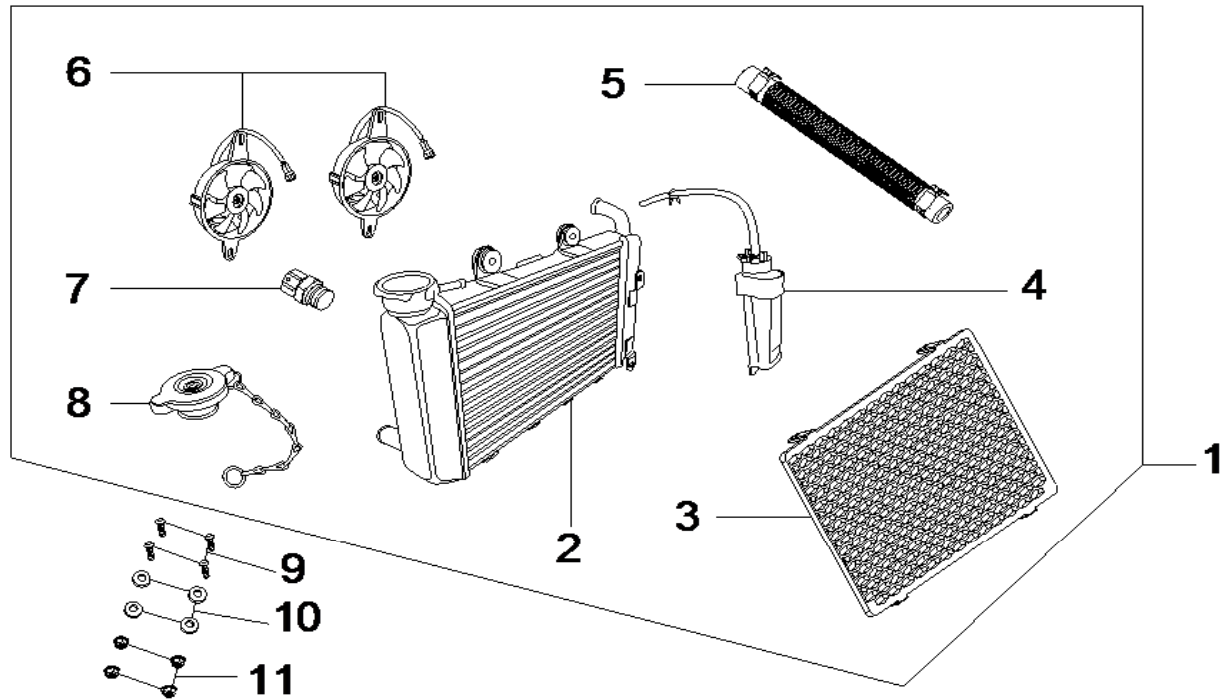

18 RADIATOR

DIA.N	PART NO.	DESCRIPTION	Q'TY	DIA.N	PART NO.	DESCRIPTION	Q'TY
MR18-01	19200-173C-0000	Radiator Assembly	1				
MR18-02	19220-173C-0000	Radiator Body	1				
MR18-03	19205-173C-0000	Grille-Radiator	1				
MR18-04	19301-173C-0000	Reservoir-Radiator	1				
MR18-05	19811-173C-0000	Hose-Radiator In	1				
MR18-06	19230-173C-0000	Fan-Radiator	2				
MR18-07	19430-173C-0000	Thermal Switch-Radiator	1				
MR18-08	19201-173C-0000	Cap-Radiator	1				
MR18-09	90543-148-0000	Bolt-Hex Head-M6x25	4				
MR18-10	97.1-6-00	Washer-Φ6	4				
MR18-11	6187.1-6-00	Nut-Flanged-Nylex-M6	4