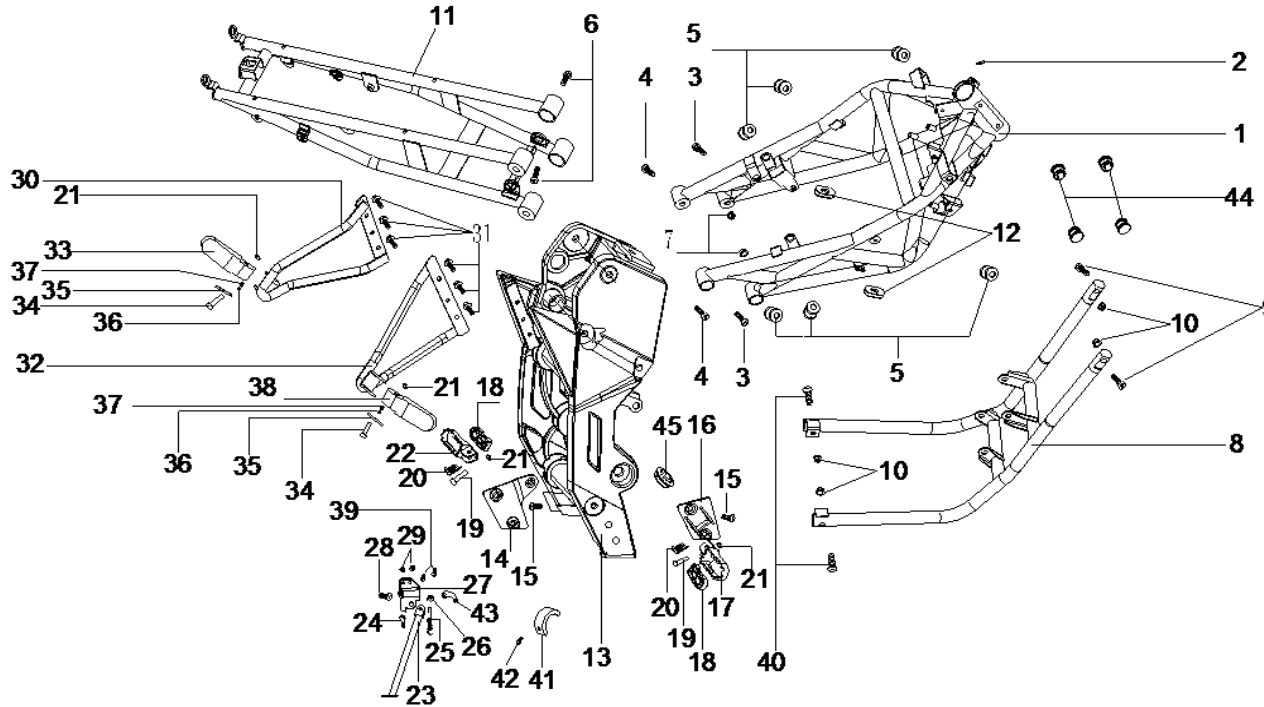

14 FRAMES
[2/2]

DIA.N	PART NO.	DESCRIPTION	Q'TY	DIA.N	PART NO.	DESCRIPTION	Q'TY
MR14-22	54111-148-0000	Footpeg-Front-Left	1	MR14-33	54411-148-0100	Footpeg-Rear-Left	1
MR14-23	54520-148-0000	Side Stand	1	MR14-34	54402-148-0000	Clevis Pin-Φ7.8x31	2
MR14-23	54520-175B-0000	Side Stand-L800 (Indonesia)	1	MR14-35	54412-148-0000	Locator-Footpeg	2
MR14-24	54505-148-0000	Bolt-Shoulder-M10x42.5x1.5	1	MR14-36	54413-148-0000	Ball-Footpeg-Φ6	2
MR14-24	54505-148-0001	Bolt-Shoulder-M10x33.5x1.5	1	MR14-37	54414-148-0000	Spring-Footpeg-Rear-Φ6	2
MR14-25	54504-169-0000	Spring-Side Stand-135xΦ2.2	1	MR14-38	54421-148-0100	Footpeg-Rear-Right	1
MR14-25	54504-169-0100	Spring-Side Stand-160xΦ2.2	1	MR14-39	90543-148-0000	Bolt-Hex Head-M6x25	2
MR14-26	889.1-10-1.5	Nut-Hex Nylon-M10x1.5	1	MR14-40	90542-148-0000	Bolt-Hex Head-M8x40	2
MR14-27	54001-148-0000	Bracket-Side Stand	1	MR14-41	45121-148-0000	Chain Slider-Lower	1
MR14-28	90547-148-0000	Bolt-Hex Head-M8x20	1	MR14-42	90534-148-0000	Bolt-Hex Head-M6X16	1
MR14-29	6187.1-6-00	Nut-Flanged-Nylex-M6	2	MR14-43	54508-148-0000	Bracket-Side Stand	1
MR14-30	54430-148-0000	Bracket-Footpeg-Rear-Left	1	MR14-44	91203-059-0000	Rubber Stud	4
MR14-31	5789-8-12	Bolt-Flanged-M8x12	6	MR14-45	91204-173C-0000	Bolt Hole Cap	2
MR14-32	54440-175C-0000	Bracket-Footpeg-Rear-Right	1