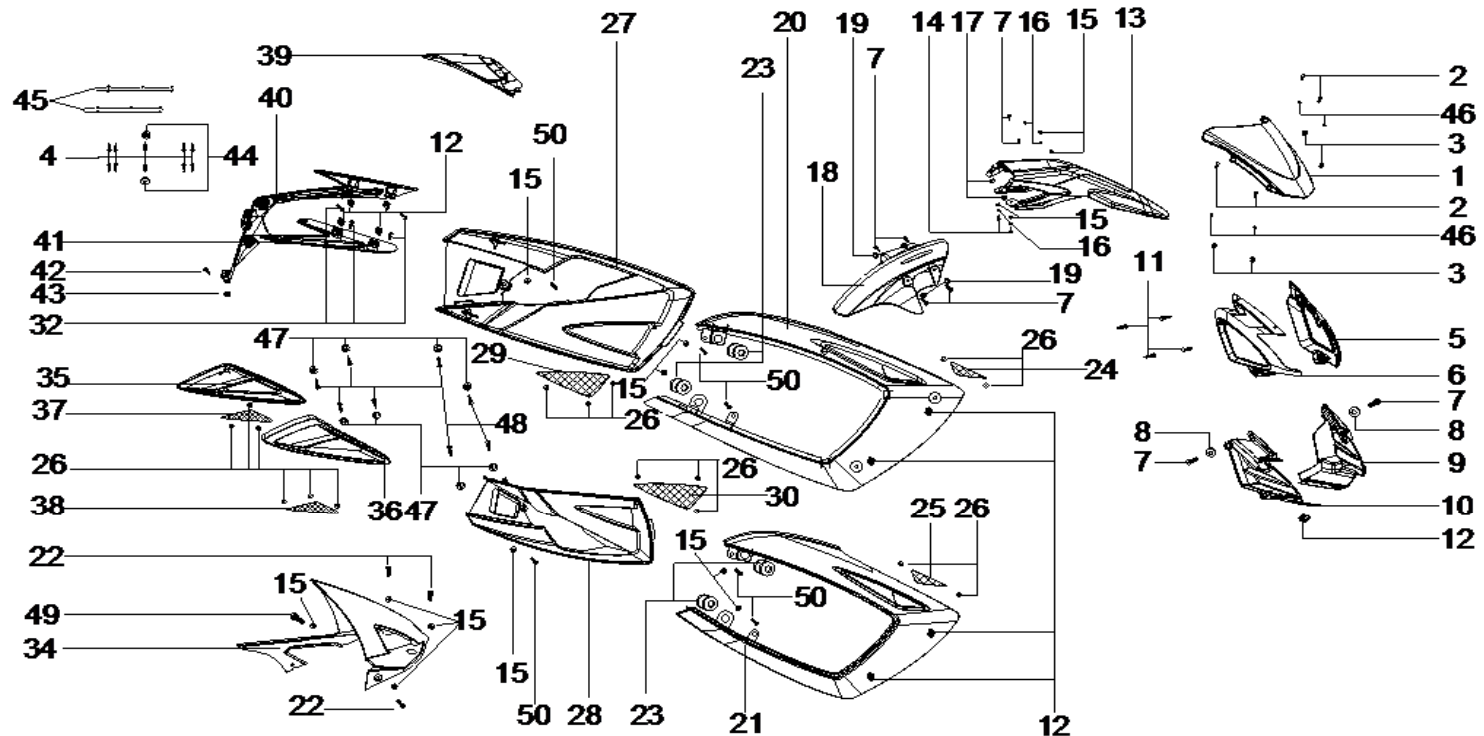

17 PLASTIC PARTS
[3/3]

DIA.N	PART NO.	DESCRIPTION	Q'TY	DIA.N	PART NO.	DESCRIPTION	Q'TY
MR17-35	82311-148-0000	Side Cover-Left	1	MR17-42	70.1-5-12	Bolt-Hex Head-M5x12	1
MR17-36	82301-148-0000	Side Cover-Right	1	MR17-43	6170-5-00	Nut-Hex M5	1
MR17-37	82319-148-0000	Screen-Side Cover-Left-Red	1	MR17-44	54211-148-0000	Rubber-φ20xφ4x5	2
MR17-37	82319-148-0100	Screen-Side Cover-Left-Yellow	1	MR17-45	18331-148-0000	Wire Cover	2
MR17-37	82319-148-0200	Screen-Side Cover-Left-White	1	MR17-46	97.1-4-00	Washer-φ4	4
MR17-38	82329-148-0000	Screen-Side Cover-Right-Red	1	MR17-47	54214-148-0000	Circlip	8
MR17-38	82329-148-0100	Screen-Side Cover-Right-Yellow	1	MR17-48	845-3.8-16	Screw-ST 3.8x12	8
MR17-38	82329-148-0200	Screen-Side Cover-Right-White	1	MR17-49	90534-148-0000	Bolt-Hex Head-M6X16	1
MR17-39	82601-148-0000	Fender-Rear	1	MR17-50	90536-148-0000	Bolt-Hex Head-M6x10	6
MR17-40	54213-148-0000	Bracket-Licence Plate-Left	1				
MR17-41	54212-148-0000	Bracket-Licence Plate-Right	1