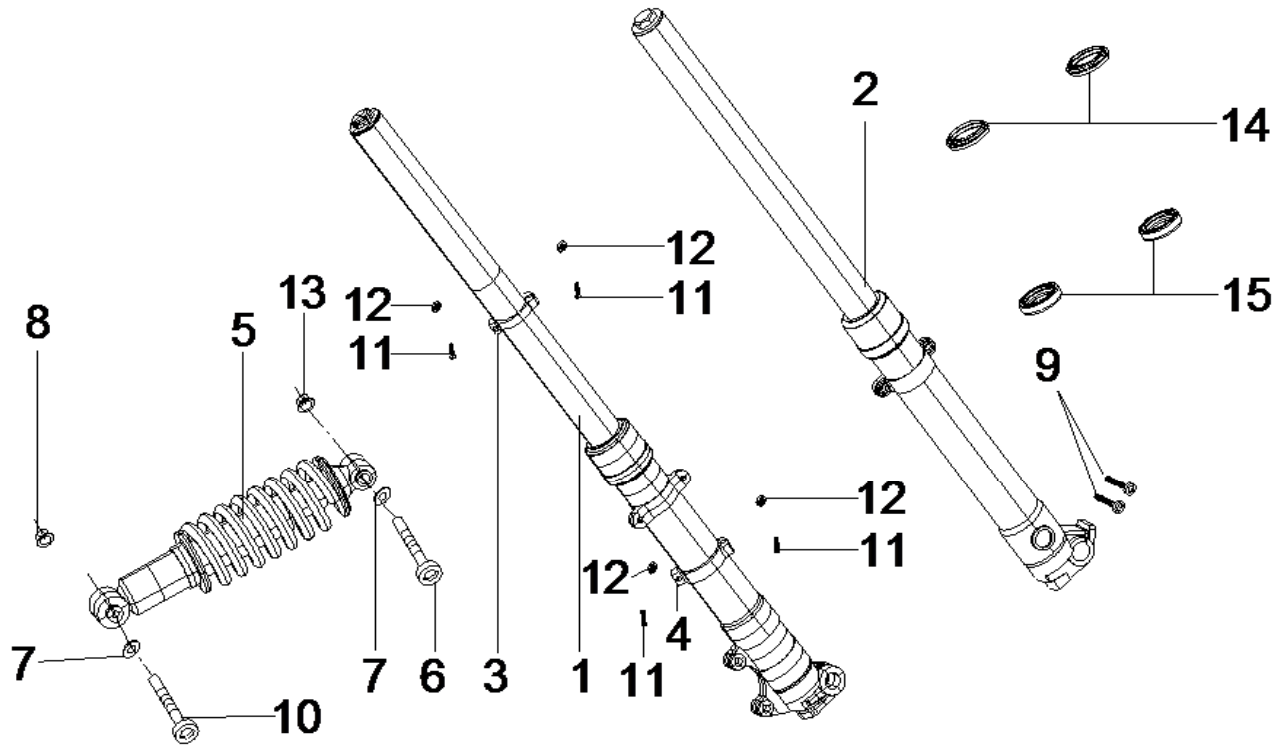

08 SUSPENSION

DIA.N	PART NO.	DESCRIPTION	Q'TY	DIA.N	PART NO.	DESCRIPTION	Q'TY
MR08-01	52100-148-0000	Absorber-Front-Left	1	MR08-09	70.1-6-25	Bolt-Hex Head-M6x25	2
MR08-01	52100-175B-0000	Absorber-L800-Front-Left (Indonesia)	1	MR08-10	70.1-10-55-1.25	Bolt-Hex Head-M10x55x1.25	1
MR08-02	52200-148-0000	Absorber-Front-Right	1	MR08-11	70.1-5-16	Bolt-Hex Head-M5x16	4
MR08-02	52200-175B-0000	Absorber-L800-Front-Right (Indonesia)	1	MR08-12	6170-5-00	Nut-Hex M5	4
MR08-03	44013-148-0000	Clamp-Front Brake Hose-Upper-Φ38	1	MR08-13	6170-10-1.25-Cr	Nut-Hex-M10x1.25-Cr	1
MR08-04	44014-148-0000	Clamp-Φ49-Brake Hose-Lower-Front	1	MR08-14	52101-148-0010	Dust Seal-Front Absorber (2010.07~)	2
MR08-05	55100-148-0000	Absorber-Rear	1	MR08-15	52107-148-0010	Oil Seal-Front Absorber (2010.07~)	2
MR08-06	70.1-10-50-1.25	Bolt-Hex Head-M10x50x1.25	1				
MR08-07	97.1-10-00	Washer-Φ10	2				
MR08-08	6187.1-10-1.25	Nut-Flanged-Nylex-M10x1.25	1