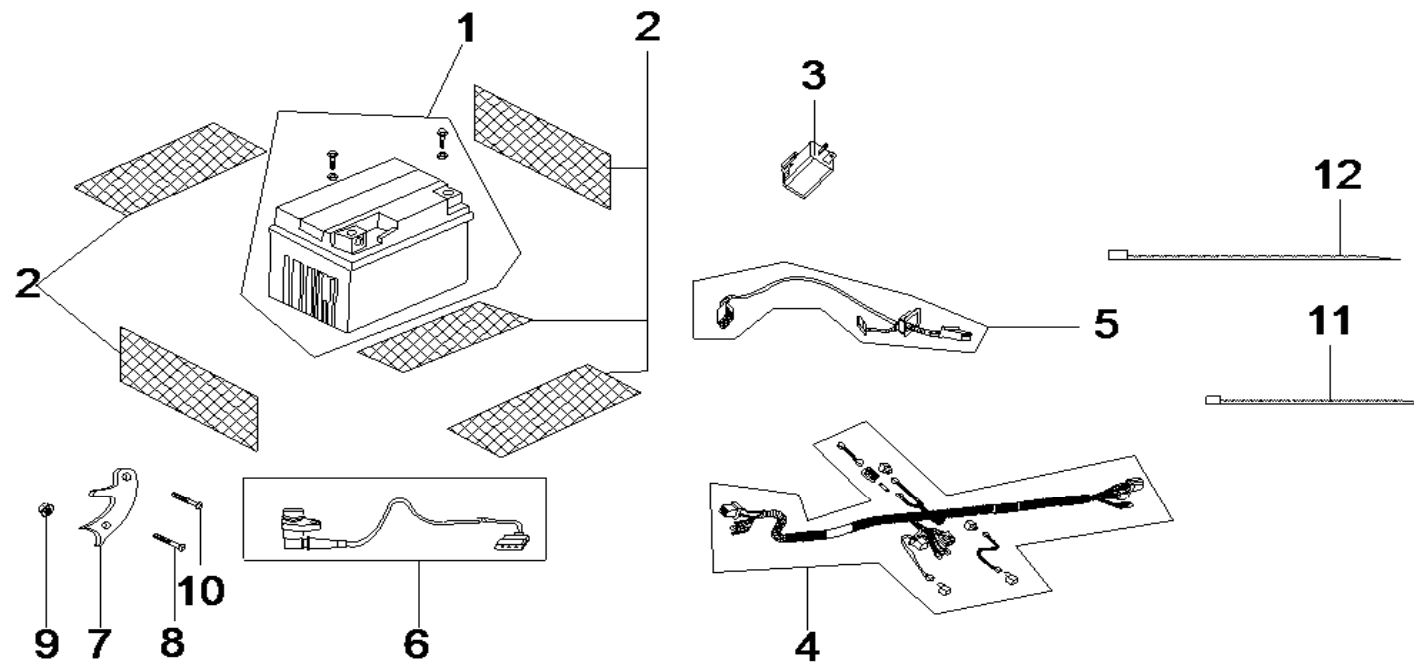

12 ELECTRICAL PARTS

DIA.N	PART NO.	DESCRIPTION	Q'TY	DIA.N	PART NO.	DESCRIPTION	Q'TY
MR12-01	32210-148-0000	Battery GTX9-BS-12V8AH	1	MR12-11	91523-148-0001	Band-2.5x160-Red	2
MR12-02	32006-148-0000	Grommet-90x35x5	5	MR12-12	91526-148-0000	Band-4.8x300-Black	10
MR12-03	34610-148-0100	Flasher Relay-9160	1	MR12-12	91526-148-0001	Band-4.8x300-Red	6
MR12-03	34610-173C-0000	Flasher Relay-9148	1				
MR12-04	34120-175C-0000	Wire Harness	1				
MR12-05	34170-173C-0000	Cable-Speedometer	1				
MR12-06	36160-148-0000	Inductor-Speedometer	1				
MR12-07	36104-148-0000	Bracket-Speed Inductor	1				
MR12-08	90534-148-0000	Bolt-Hex Head-M6X16	1				
MR12-09	889.1-6-00	Nut-Hex Nylon-M6	1				
MR12-10	90537-148-0000	Bolt-Hex Head-M6x12	1				
MR12-11	91523-148-0000	Band-2.5x160-Black	25