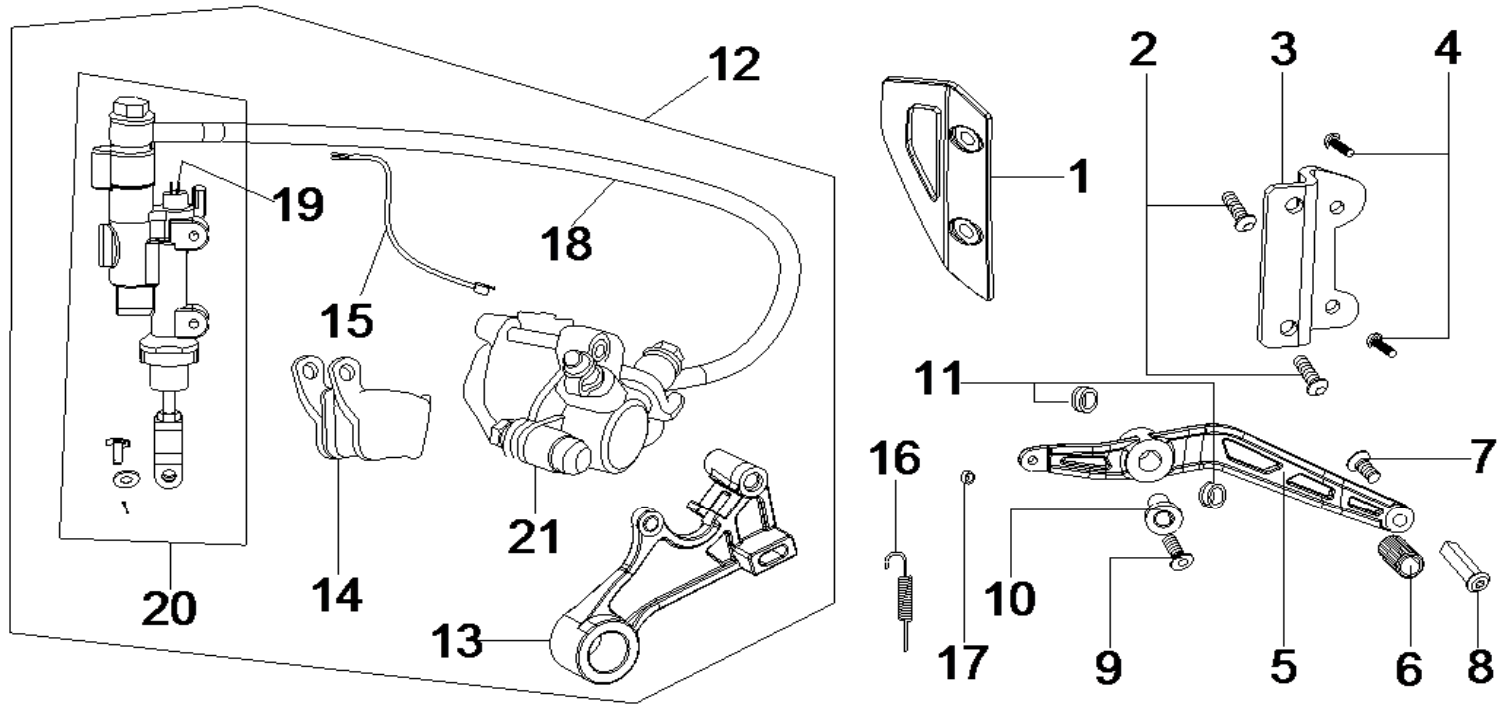

05 REAR BRAKE

DIA.N	PART NO.	DESCRIPTION	Q'TY	DIA.N	PART NO.	DESCRIPTION	Q'TY
MR05-01	44001-148-0000	Cover-Brake Master Cylinder-Rear	1	MR05-13	44612-148-0100	Stay-Brake-Rear	1
MR05-02	90538-148-0000	Bolt-Hex Head-M6x35	2	MR05-14	44652-148-0100	Brake Disc Pads-Rear	1
MR05-03	44002-148-0001	Bracket-Brake Cylinder-Rear	1	MR05-15	44552-148-0100	Brake Switch Cable-Rear	1
MR05-04	90537-148-0000	Bolt-Hex Head-M6x12	2	MR05-16	43004-148-0000	Return Spring-Brake-Rear	1
MR05-05	43552-148-0000	Brake Pedal	1	MR05-17	43558-148-0000	Bush-Brake Pedal Connector Lever	1
MR05-06	23417-148-0000	Rubber-Gear Change Pedal	1	MR05-18	44505-148-0100	Switch-Brake-Rear	1
MR05-07	70.3-6-20	Bolt-Hex Head-M6x20	1	MR05-19	44551-148-0100	Switch-Brake-Rear	1
MR05-08	23412-148-0000	Pivot-Gear Change Pedal	1	MR05-20	44503-148-0100	Brake Master Cylinder Assy.-Rear	1
MR05-09	70.3-8-40	Bolt-Hex Head-M8x40	1	MR05-21	44601-148-0100	Brake Caliper-No Pads-Rear	1
MR05-10	43556-148-0000	Spacer-Brake Pedal	1				
MR05-11	43553-148-0000	Oil Seal-OS3387-Φ14xΦ20x5	2				
MR05-12	44500-148-0100	Disc Brake Comp-Rear	1