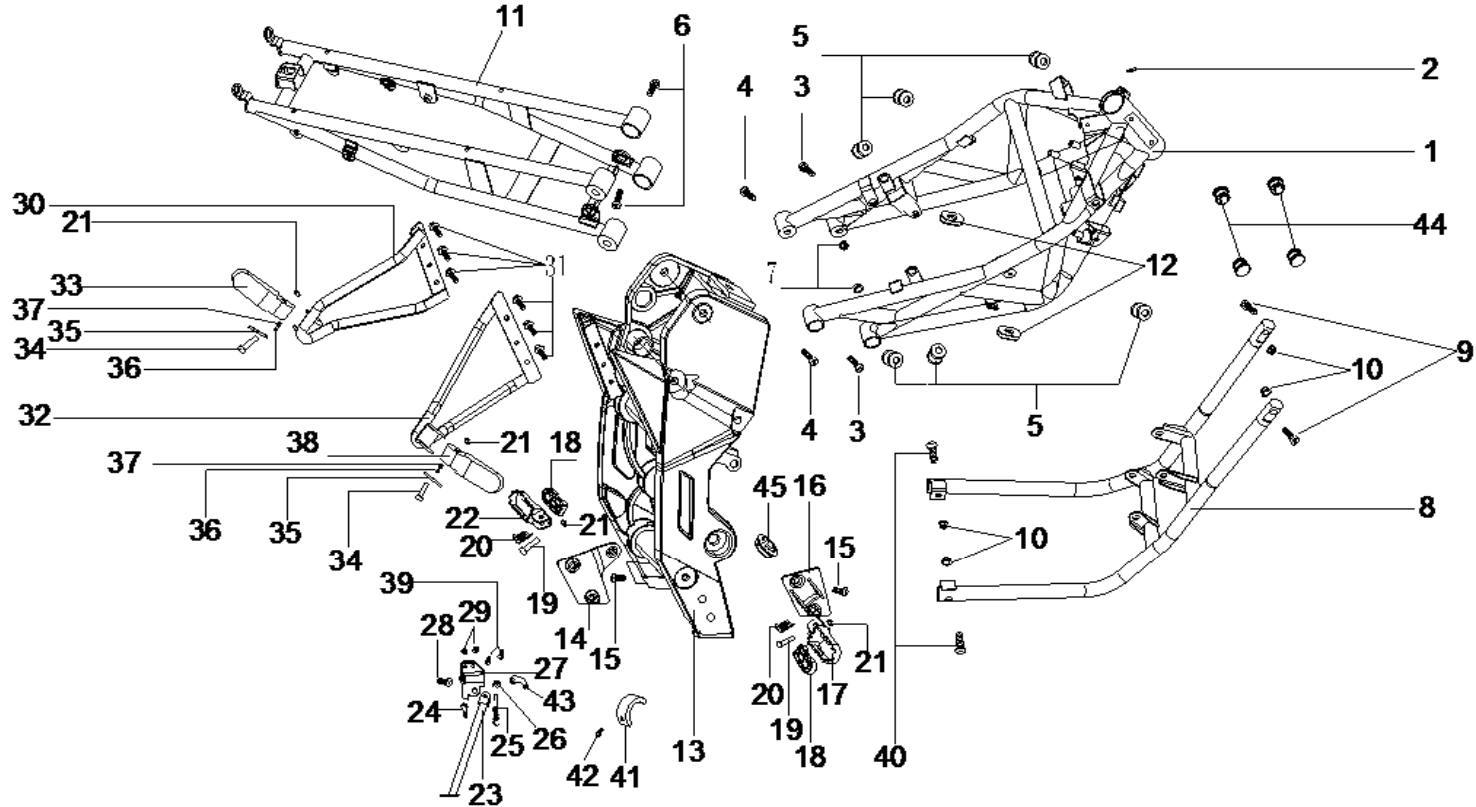

## 12 ELECTRICAL PARTS

DIA.N	PART NO.	DESCRIPTION	Q'TY	DIA.N	PART NO.	DESCRIPTION	Q'TY
MR12-01	32210-148-0000	Battery GTX9-BS-12V8AH	1	MR12-11	91523-148-0001	Band-2.5x160-Red	2
MR12-02	32006-148-0000	Grommet-90x35x5	5	MR12-12	91526-148-0000	Band-4.8x300-Black	10
MR12-03	34610-148-0100	Flasher Relay-9160	1	MR12-12	91526-148-0001	Band-4.8x300-Red	6
MR12-03	34610-173C-0000	Flasher Relay-9148	1				
MR12-04	34120-175C-0000	Wire Harness	1				
MR12-05	34170-173C-0000	Cable-Speedometer	1				
MR12-06	36160-148-0000	Inductor-Speedometer	1				
MR12-07	36104-148-0000	Bracket-Speed Inductor	1				
MR12-08	90534-148-0000	Bolt-Hex Head-M6X16	1				
MR12-09	889.1-6-00	Nut-Hex Nylon-M6	1				
MR12-10	90537-148-0000	Bolt-Hex Head-M6x12	1				
MR12-11	91523-148-0000	Band-2.5x160-Black	25				

14 FRAMES  
[1/2]

DIA.N	PART NO.	DESCRIPTION	Q'TY	DIA.N	PART NO.	DESCRIPTION	Q'TY
MR14-01	51100-175C-0000	Frame-Main-Grey	1	MR14-11	51400-175C-0000	Sub Frame	1
MR14-01	51100-175C-0100	Frame-Main-Red	1	MR14-12	90605-148-0000	Plug-φ4xφ10xφ16x23x7.5	2
MR14-02	92045-148-0000	Grease Nipple	1	MR14-13	51300-175C-0000	Outrigger Assy	1
MR14-03	70.1-10-32-1.25	Bolt-Hex Head-M10x32x1.25	2	MR14-14	54130-175B-0000	Bracket-Footpeg-Front-Left	1
MR14-04	70.1-10-36-1.25	Bolt-Hex Head-M10x36x1.25	2	MR14-15	90547-148-0000	Bolt-Hex Head-M8x20	2
MR14-05	18004-148-0000	Grommet-Rubber-φ20xφ9x9	6	MR14-16	54140-148-0000	Bracket-Footpeg-Front-Right	1
MR14-06	70.1-10-28-1.25	Bolt-Hex Head-M10x28x1.25	2	MR14-17	54121-148-0000	Footpeg-Front-Right	1
MR14-07	6187.1-10-1.25	Nut-Flanged-Nylex-M10x1.25	2	MR14-18	54112-148-0000	Rubbe- Footpeg	2
MR14-08	51500-175C-0000	Cradle-Engine	1	MR14-19	54101-148-0000	Pin-Footpeg-φ8.8x34.5	2
MR14-09	90541-148-0000	Bolt-Hex Head-M8x30	2	MR14-20	54103-148-0000	Spring-Footpeg-Front-Left	2
MR14-10	6187.1-8-00	Nut-Flanged-Nylex-M8	4	MR14-21	896-6-00	Circlip-φ6	4