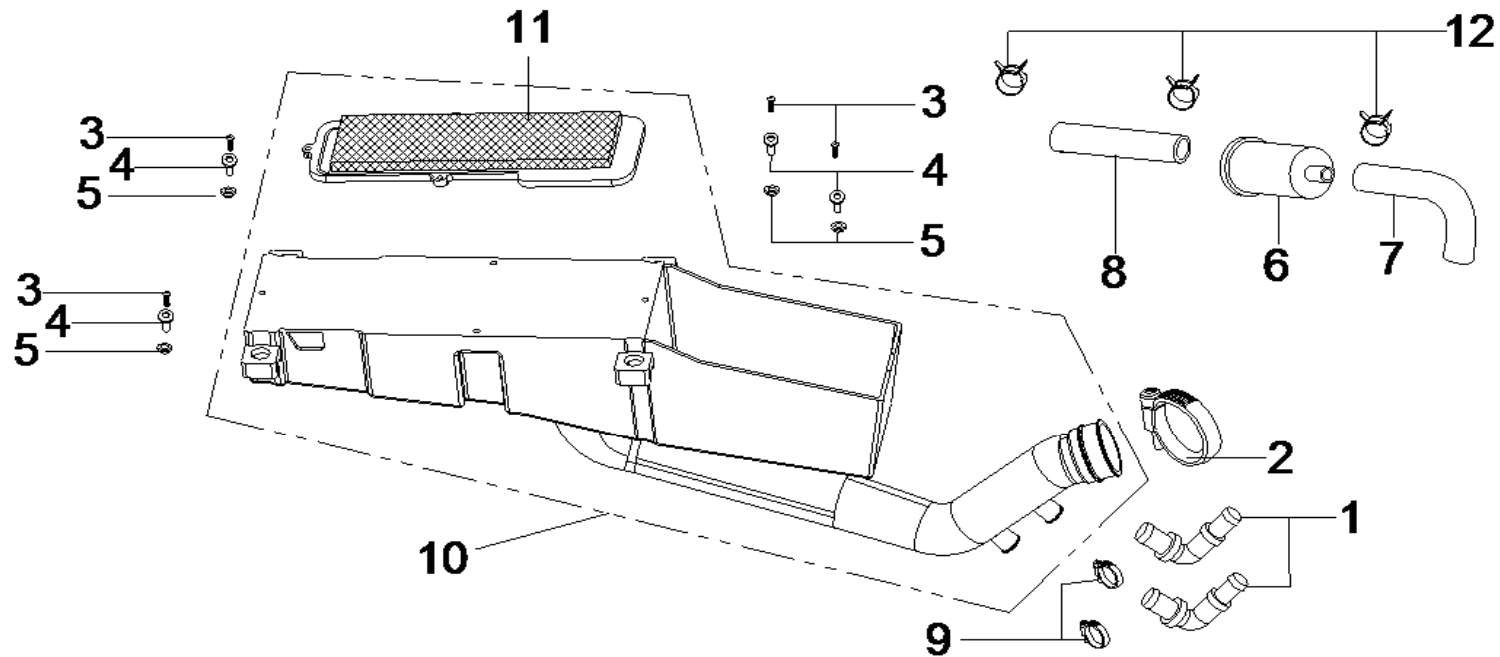

11 AIR CLEANER

DIA.N	PART NO.	DESCRIPTION	Q'TY	DIA.N	PART NO.	DESCRIPTION	Q'TY
MR11-01	17121-148-0000	Connector Pipe	2	MR11-12	90413-148-0000	Clamp-Φ10-Φ16	3
MR11-02	17150-173C-0000	Clamp-Air Intake	1				
MR11-03	90533-148-0000	Bolt-Hex Head-M6x20	4				
MR11-04	90226-148-0000	Collar Bush -Φ22xΦ7x10	4				
MR11-05	36102-148-0000	Gromme- Φ20xΦ9x10	4				
MR11-06	18812-173C-0000	Air Cleaner-SAI	1				
MR11-07	18702-173C-0000	Hose 1-Rubber-SAI Inlet	2				
MR11-08	18703-173C-0000	Hose 2-Rubber-SAI Inlet	1				
MR11-09	90414-148-0000	Clamp-Φ14x10x1	2				
MR11-10	17100-175C-0000	Air Cleaner Assy 250M	1				
MR11-11	17160-173C-0000	Filter-Air 250	1