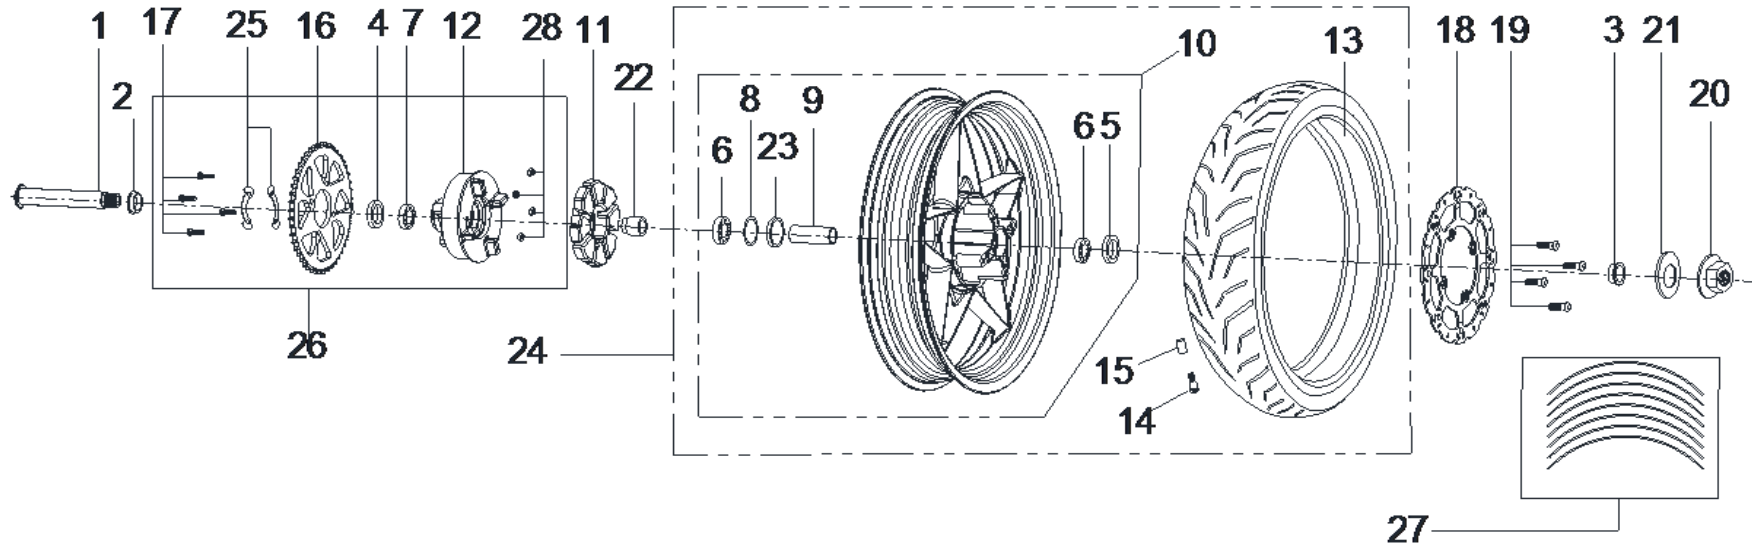

07 REAR WHEEL

DIA.N	PART NO.	DESCRIPTION	Q'TY	DIA.N	PART NO.	DESCRIPTION	Q'TY
MR07-01	41220-148-0000	Axle-M22x266-Rear	1	MR07-16	45104-170-0001	Sprocket-H520-37T-Rear	1
MR07-02	41212-170-0000	Spacer-Axle-Rear-Left	1	MR07-17	5782-10-63-1.25	Bolt-Hex Head-M10x63x1.25	4
MR07-03	41213-170-0000	Spacer-Axle-Rear-Right	1	MR07-18	44012-170-0100	Disc-Brake-Rear-Φ258	1
MR07-04	41216-148-0000	Oil Seal-OS-1180-Φ35xΦ47x7	1	MR07-19	70.3-8-25	Bolt-Hex Head-M8x25	4
MR07-05	41217-148-0000	Oil Seal-OS-3188-Φ30xΦ48x8	1	MR07-20	41222-148-0000	Nut-Axle-Rear-M22x1.5	1
MR07-06	276-61905	Bearing 61905	2	MR07-21	41223-148-0000	Washer-Φ35xΦ22x3	1
MR07-07	276-61906	Bearing 61906	1	MR07-22	41245-170-0000	Spacer-Sprocket Seat-Rear	1
MR07-08	91208-170-0000	O-Rin-Φ45*Φ3	1	MR07-23	41219-170-0000	Collar-Inner-Rear Hub-Φ49xΦ56x10	1
MR07-09	41214-170-0000	Spacer-Hub-Inner-Rear-Φ25.5xΦ32x79.25	1	MR07-24	41200-170-0000	Wheel Assy-With Tyre-130/70-17-Rear-Red	1
MR07-10	41232-170-0000	Rim-3.5x17-Rear-Red	1	MR07-24	41200-170-0100	Wheel Assy-With Tyre-130/70-17-Rear-Yellow	1
MR07-10	41232-170-0100	Rim-3.5x17-Rear-Yellow	1	MR07-24	41200-170-0200	Wheel Assy-With Tyre-130/70-17-Rear-White	1
MR07-10	41232-170-0200	Rim-3.5x17-Rear-White	1	MR07-25	45105-148-0100	Lock Plate	2
MR07-11	41252-170-0000	Damper-Rear Wheel	1	MR07-26	41140-170-0100	Sprocket Seat with Sprocket-37T	1
MR07-12	41235-170-0100	Seat-Sprocket-Rear	1	MR07-27	92128-148-0000	Pin Stripe-Wheel-(8 pcs/wheel)-Red	8
MR07-13	41262-148-0000	Tyre-130/70-17-Rear	1	MR07-27	92128-148-0100	Pin Stripe-Wheel-(8 pcs/wheel)-Yellow	8
MR07-14	41002-170-0000	Valve-Tyre	1	MR07-27	92128-148-0200	Pin Stripe-Wheel-(8 pcs/wheel)-White	8
MR07-15	41001-148-0000	Dust Cap-Tyre Valve	1	MR07-28	6170-10-1.25-Zn	Nut-Hex-M10x1.25-Zn	4