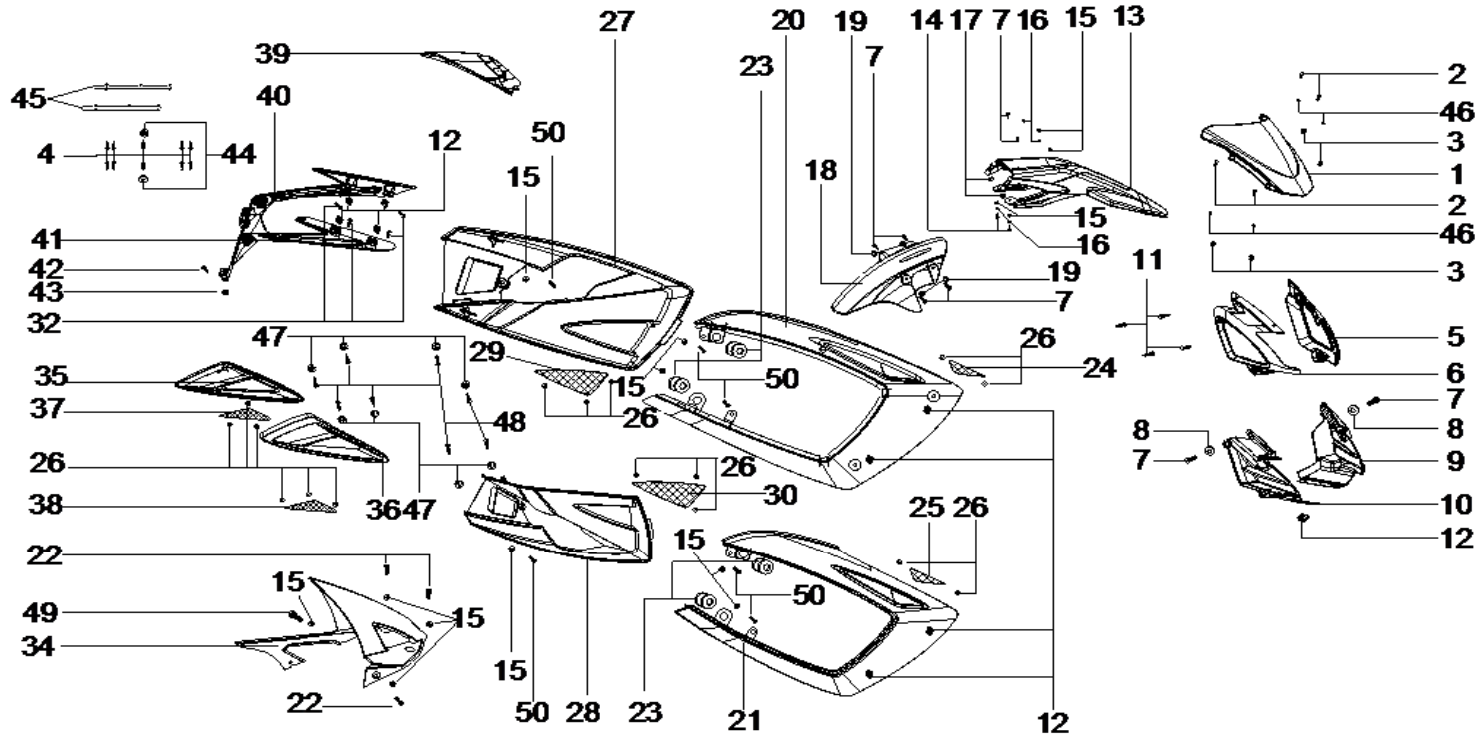

17 PLASTIC PARTS
[2/3]

DIA.N	PART NO.	DESCRIPTION	Q'TY	DIA.N	PART NO.	DESCRIPTION	Q'TY
MR17-20	83121-175B-0100	Cover-Fuel Tank-Outer-Left-Red	1	MR17-26	71111-148-0000	Clip-Φ3xΦ12	18
MR17-20	83121-175B-0200	Cover-Fuel Tank-Outer-Left-Yellow	1	MR17-27	83122-148-0000	Inner Panel-Fuel Tank Side-Left	1
MR17-20	83121-175B-0300	Cover-Fuel Tank-Outer-Left-White	1	MR17-28	83142-148-0000	Inner Panel-Fuel tank Side-Right	1
MR17-21	83141-175B-0000	Cover-Fuel Tank-Outer-Right-Black	1	MR17-29	83124-148-0000	Screen-Fuel Tank Side-Inner Panel-Left-Red	1
MR17-21	83141-175B-0100	Cover-Fuel Tank-Outer-Right-Red	1	MR17-29	83124-148-0100	Screen-Fuel Tank Side-Inner Panel-Left-Yellow	1
MR17-21	83141-175B-0200	Cover-Fuel Tank-Outer-Right-Yellow	1	MR17-29	83124-148-0200	Screen-Fuel Tank Side-Inner Panel-Left-White	1
MR17-21	83141-175B-0300	Cover-Fuel Tank-Outer-Right-White	1	MR17-30	83144-148-0000	Screen-Fuel Tank Side-Inner Panel-Right-Red	1
MR17-22	90537-148-0000	Bolt-Hex Head-M6x12	3	MR17-30	83144-148-0100	Screen-Fuel Tank Side-Inner Panel-Right-Yellow	1
MR17-23	18004-148-0000	Grommet-Rubber-Φ20xΦ9x9	4	MR17-30	83144-148-0200	Screen-Fuel Tank Side-Inner Panel-Right-White	1
MR17-24	83123-148-0000	Screen-Fuel Tank Cover-Left-Black	1	MR17-31			
MR17-24	83123-148-0100	Screen-Fuel Tank Cover-Left-Red	1	MR17-32	90545-148-0000	Bolt-Hex Head-M5x12	5
MR17-25	83143-148-0000	Screen-Fuel Tank Cover-Left-Black	1	MR17-33			
MR17-25	83143-148-0100	Screen-Fuel Tank Cover-Right-Red	1	MR17-34	82201-148-0000	Hugger-Rear	1