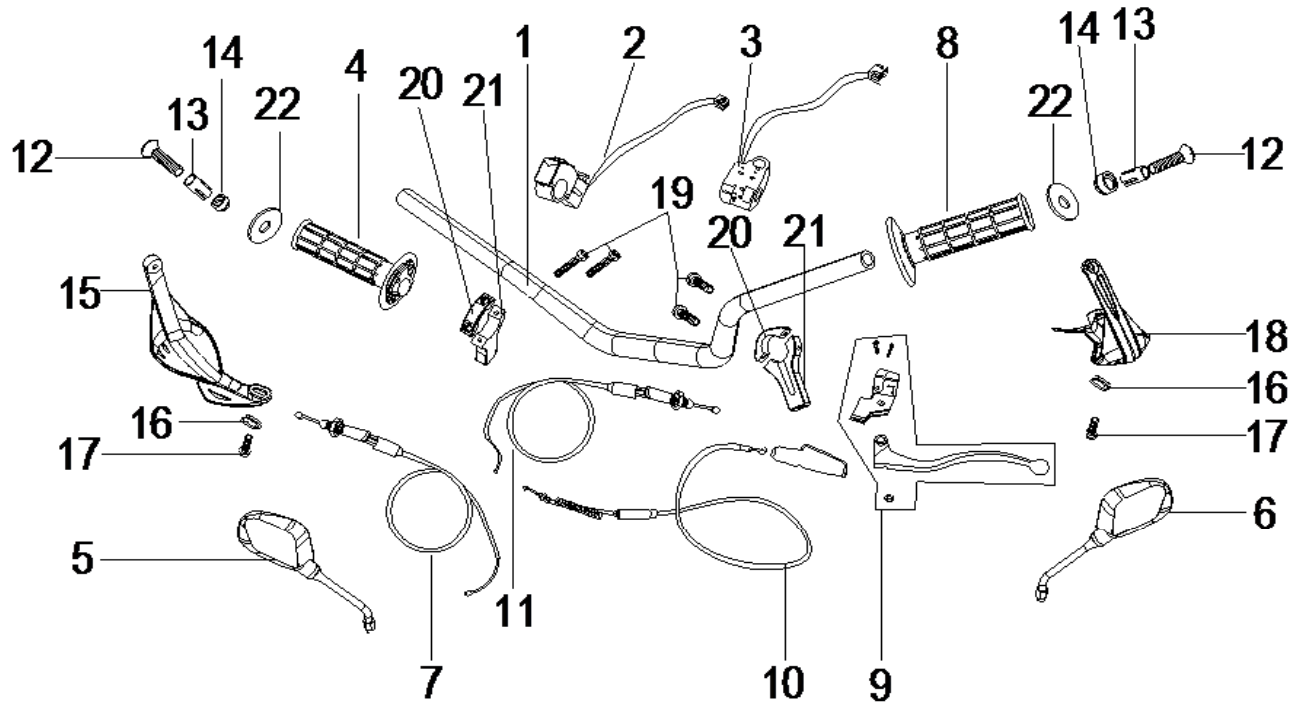

## TABLE OF CONTENT

01	LIGHTS
02	STEERING STEM
03	HANDLEBAR
04	FRONT BRAKE
05	REAR BRAKE
06	FRONT WHEEL
07	REAR WHEEL
08	SUSPENSION
09	ENGINE
10	EXHAUST
11	AIR CLEANER
12	ELECTRICAL PARTS
13	FUEL TANK
14	FRAMES
15	SWINGARM
16	SEAT
17	PLASTIC PARTS
18	RADIATOR

# 03 HANDLEBAR

DIA.N	PART NO.	DESCRIPTION	Q'TY	DIA.N	PART NO.	DESCRIPTION	Q'TY
MR03-01	61101-170-0100	Handlebar	1	MR03-12	70.3-8-40	Bolt-Hex Head-M8x40	2
MR03-02	37340-173C-0000	Switch-Handlebar-Right	1	MR03-13	61205-148-0100	Bush-Hand Guard	2
MR03-02	37340-173C-0100	Switch-Handlebar-Right-ADR (US)	1	MR03-14	90318-148-0000	Nut-M8	2
MR03-03	37330-173C-0000	Switch-Handlebar-Left	1	MR03-15	61220-148-0000	Hand Guard-Right	1
MR03-04	61160-148-0100	Throttle Assy	1	MR03-16	61204-148-0000	Collar Bush	2
MR03-05	85220-148-0000	Mirror-Right	1	MR03-17	90534-148-0000	Bolt-Hex Head-M6X16	2
MR03-06	85210-148-0000	Mirror-Left	1	MR03-18	61230-148-0000	Hand Guard-Left	1
MR03-07	61500-173C-0100	Cable-Throttle	1	MR03-19	70.1-5-16	Bolt-Hex Head-M5x16	4
MR03-08	61104-148-0100	Grip-Left	1	MR03-20	61202-148-0000	Clamp-Hand Guard	2
MR03-09	43710-148-0000	Lever-Lever	1	MR03-21	61203-148-0000	Mount-Hand Guard	2
MR03-10	61400-173C-0000	Cable-Clutch	1	MR03-22	96.1-8-00	Washer-Φ8-Larger	2
MR03-11	61600-175B-0100	Cable-Choke	1				