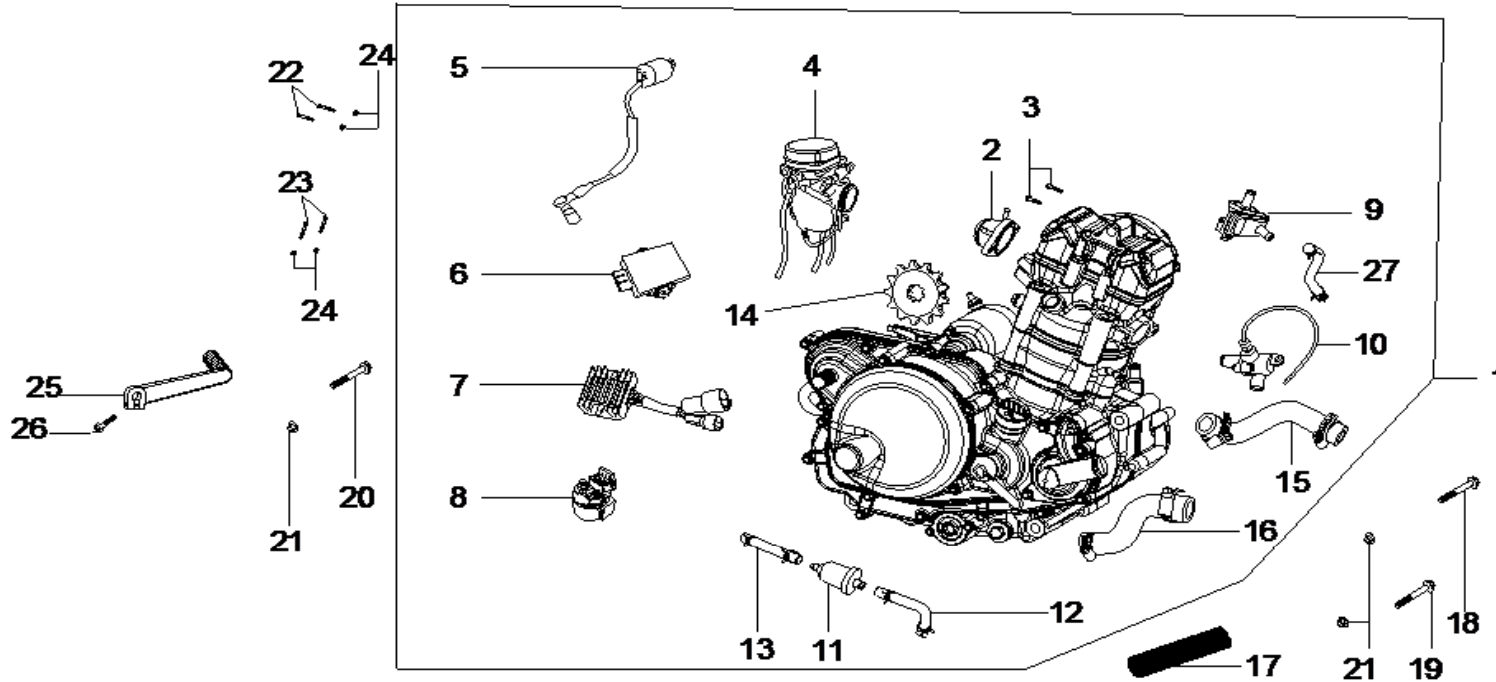

09 ENGINE

DIA.N	PART NO.	DESCRIPTION	Q'TY	DIA.N	PART NO.	DESCRIPTION	Q'TY
MR09-01	10000-175C-0000	Engine Comp-250M	1	MR09-14	45107-173C-0000	Sprocket-520-13T-Front-250	1
MR09-02	16140-173C-0000	Intake Pipe-250	1	MR09-15	19814-173C-0000	Hose-Engine Out	1
MR09-03	16674-6-16	Bolt-Flanged-M6x16	2	MR09-16	19812-175C-0000	Hose-Radiator Out	1
MR09-04	16100-173C-0000	Carburetor-EU2	1	MR09-17	19813-173C-0000	Spring-Hose Protection	1
MR09-04	16100-173C-0020	Carburetor-EU1	1	MR09-18	5789-10-105-1.25	Bolt-Flanged-M10x105x1.25	1
MR09-05	33110-173C-0000	Ignition Coil	1	MR09-19	5789-10-115-1.25	Bolt-Flanged-M10x115x1.25	1
MR09-06	33210-173C-0000	CDI	1	MR09-20	5789-10-135-1.25	Bolt-Flanged-M10x135x1.25	1
MR09-07	32110-175B-0100	Rectifier	1	MR09-21	6187.1-8-00	Nut-Flanged-Nylex-M8	3
MR09-08	37710-175B-0000	Starter Relay	1	MR09-22	90533-148-0000	Bolt-Hex Head-M6x20	2
MR09-09	18720-173C-0000	SAI Valve	1	MR09-23	90534-148-0000	Bolt-Hex Head-M6X16	2
MR09-10	19210-173C-0000	Thermostat	1	MR09-24	889.1-6-00	Nut-Hex Nylon-M6	4
MR09-11	18811-173C-0000	Filter-Breather Tube	1	MR09-25	23411-175B-0000	Gear Change Pedal	1
MR09-12	18813-173C-0000	Breather Tube 1	1	MR09-26	70.3-6-20	Bolt-Hex Head-M6x20	1
MR09-13	18814-173C-0000	Breather Tube 2	1	MR09-27	18740-173C-0000	Hose-Rubber	1