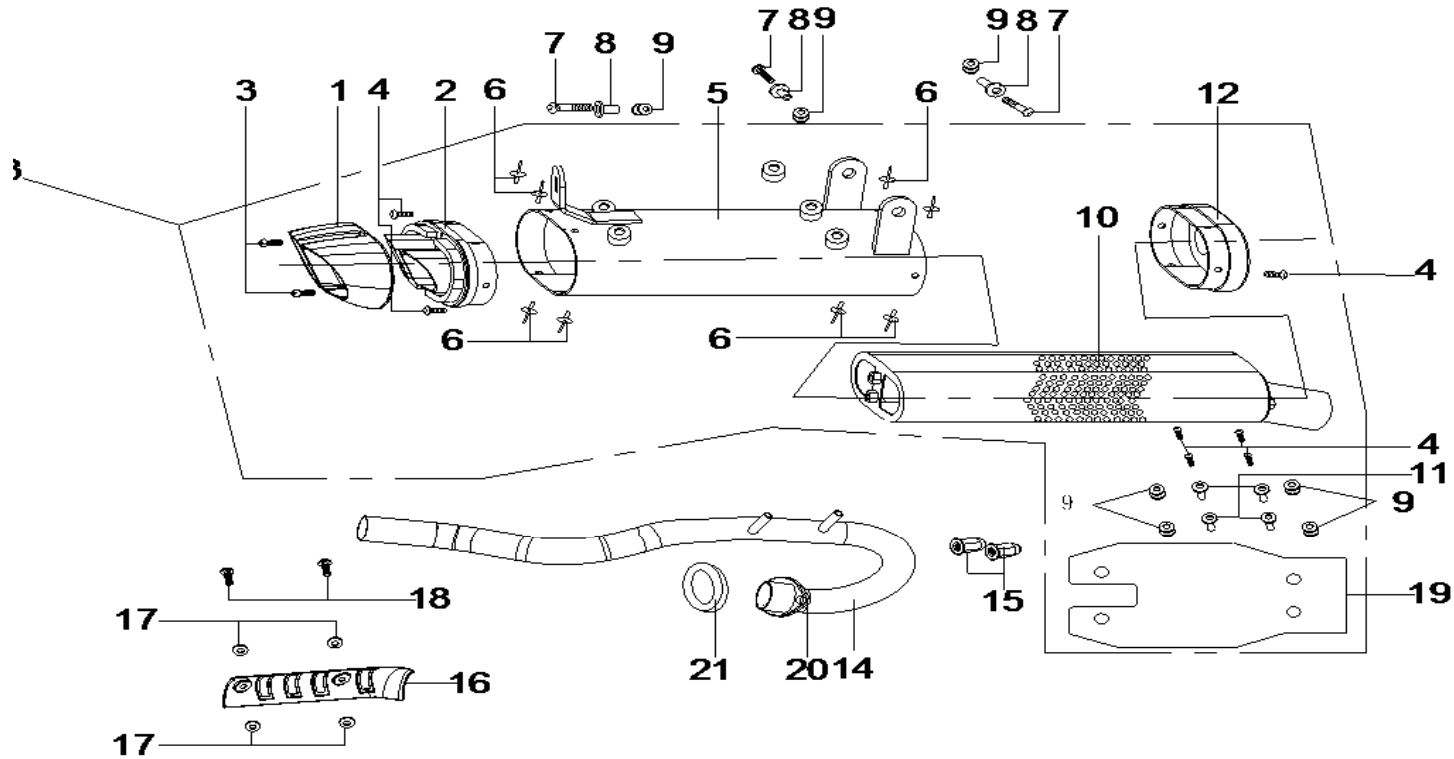

10 EXHAUST

DIA.N	PART NO.	DESCRIPTION	Q'TY	DIA.N	PART NO.	DESCRIPTION	Q'TY
MR10-01	18305-148-0000	End Cap-Muffler	1	MR10-13	18300-175C-0000	Muffler Assy	1
MR10-02	18330-148-0000	End Cap 2-Muffler	1	MR10-14	18110-171C-0000	Head Pipe 250MS-SAI	1
MR10-03	70.1-4-10	Bolt-Hex Head-M4x10	2	MR10-14	18110-171C-0100	Head Pipe 250MS-SAI-with Converter	1
MR10-04	90534-148-0000	Bolt-Hex Head-M6X16	7	MR10-14	18110-171C-0200	Head Pipe 250MS-plain	1
MR10-05	18350-175C-0000	Muffler Body	1	MR10-15	923-6-17	Nut-M6x17	2
MR10-06	12618-5-6	Rivet-Φ5x6	8	MR10-16	18102-175B-0000	Shield-Head Pipe 250MS	1
MR10-07	90533-148-0000	Bolt-Hex Head-M6x20	3	MR10-17	90536-148-0000	Bolt-Hex Head-M6x10	2
MR10-08	90226-148-0000	Collar Bush -Φ22xΦ7x10	3	MR10-18	18127-175B-0000	Rubber-Heat Insulation-Φ6xΦ12x2	4
MR10-09	18004-148-1000	Grommet-Rubber-Φ20xΦ9x9	7	MR10-19	18304-148-0000	Heatshield-Muffler	1
MR10-10	18354-175C-0000	Screen-Muffler	1	MR10-20	18118-173C-0000	Flange Plate-Head Pipe	1
MR10-11	90225-148-0000	Collar Bush -Φ22xΦ7x10	4	MR10-21	18001-173C-0000	Gasket-Head Pipe	1
MR10-12	18320-148-0000	Cap-Muffler-Front	1