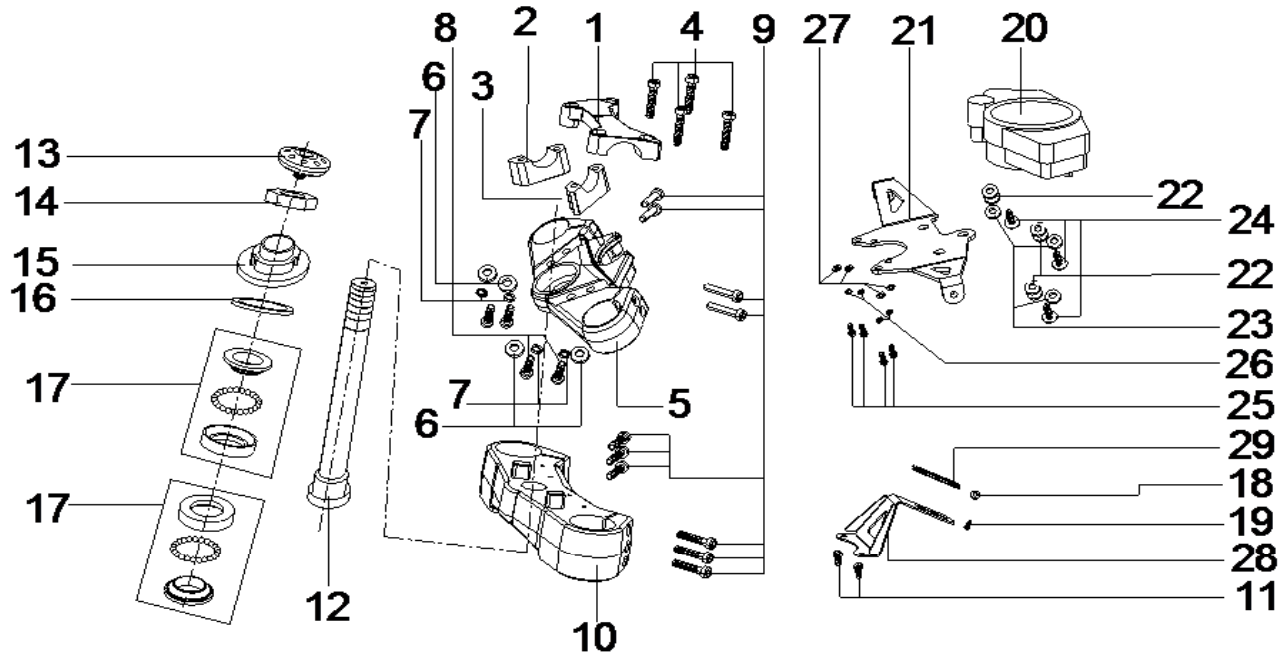

02 STEERING STEM

DIA.N	PART NO.	DESCRIPTION	Q'TY	DIA.N	PART NO.	DESCRIPTION	Q'TY
MR02-01	61102-148-0000	Clamp-Top Yoke-Upper	1	MR02-16	62121-148-0000	Washer-Φ35.8xΦ22.5x2.0	1
MR02-02	61103-148-0000	Top Clamp-Yoke-Lower-Left	1	MR02-17	92210-148-0000	Bearing Set-Steering-168905D	2
MR02-03	61105-148-0000	Top Clamp-Yoke-Lower-Right	1	MR02-18	96.1-5-00	Washer-Φ5-Larger	1
MR02-04	70.1-6-25	Bolt-Hex Head-M6x25	4	MR02-19	5789-5-20	Bolt-Flanged-M5x20	1
MR02-05	62110-148-0000	Triple Clamp-Upper	1	MR02-20	36100-173C-0000	Speedometer Assy	1
MR02-06	97.1-8-00	Washer-Φ8	4	MR02-21	36010-148-0000	Bracket-Speedo Meter	1
MR02-07	93-8-00	Washer-Spring-Φ8	4	MR02-22	36103-148-0000	Grommet-Rubber-Φ14xΦ7x10	3
MR02-08	70.1-8-20	Bolt-Hex Head-M8x20	4	MR02-23	97.1-5-00	Washer-Φ5	3
MR02-09	70.1-6-25	Bolt-Hex Head-M6x25	10	MR02-24	845-3.8-12	Screw-ST 3.8x12	3
MR02-10	62126-148-0000	Triple Clamp-Lower	1	MR02-25	70.1-5-12	Bolt-Hex Head-M5x12	4
MR02-11	90536-148-0000	Bolt-Hex Head-M6x10	2	MR02-26	93-5-00	Washer-Spring-Φ5	4
MR02-12	62127-148-0000	Steering Stem	1	MR02-27	97.1-5-00	Washer-Φ5	4
MR02-13	62128-148-0000	Cap-Steering Stem	1	MR02-28	35011-148-0000	Bracket-Headlight-Lower	1
MR02-14	62123-148-0000	Nut-Steering Stem-M22x8x1.0	1	MR02-29	35001-148-0000	Grommet-Rubber-36x20x6	1
MR02-15	62124-148-0000	Nut-Adjusting-M22x1.0	1	MR02-30	62122-148-0000	Washer-Φ37xΦ23.5x1.5	1