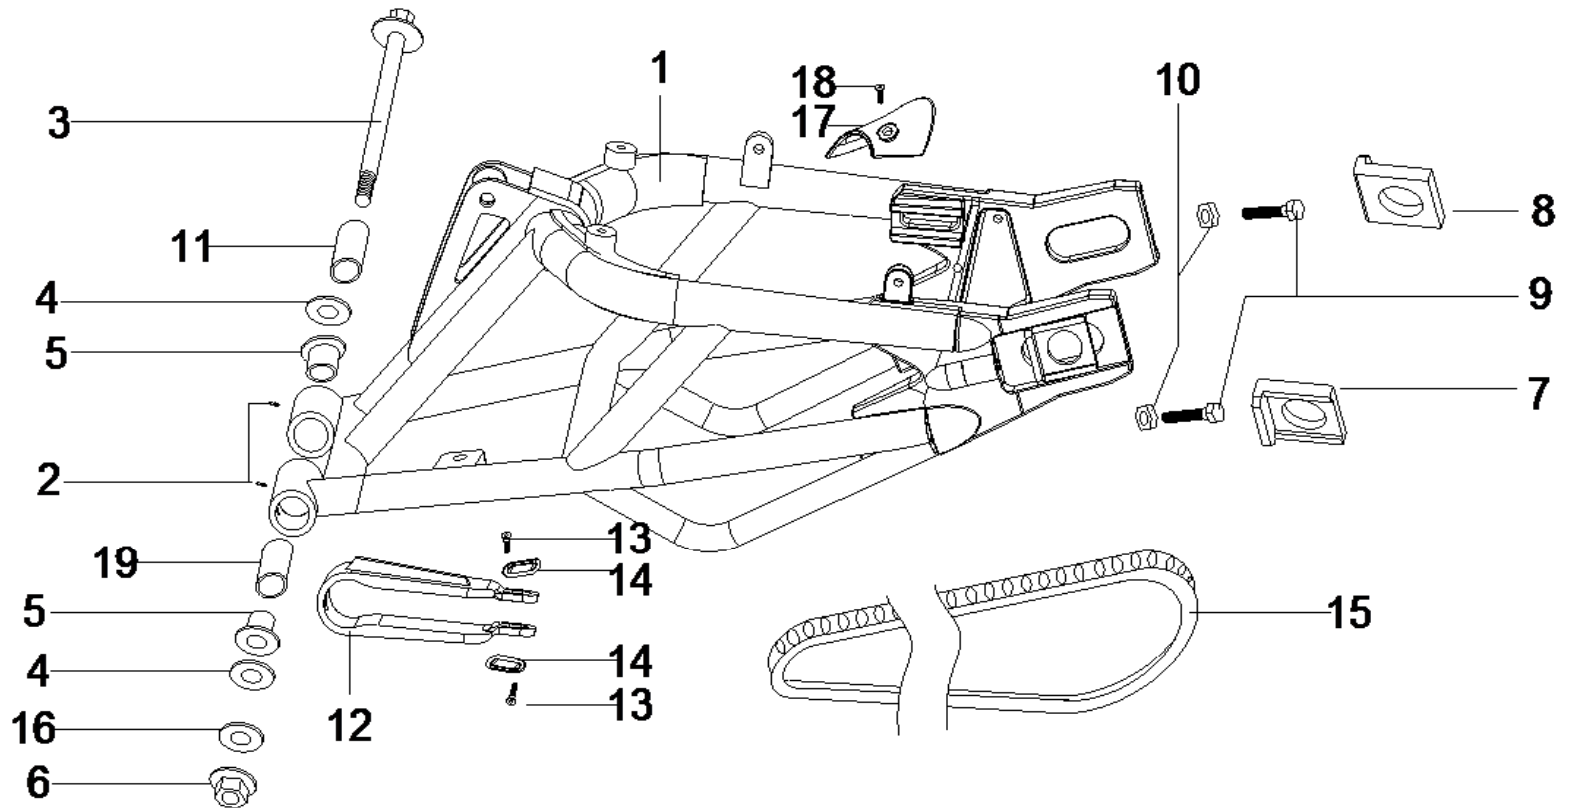

15 SWINGARM

DIA.N	PART NO.	DESCRIPTION	Q'TY	DIA.N	PART NO.	DESCRIPTION	Q'TY
MR15-01	53200-175C-0000	Swingarm-Grey	1	MR15-11	53003-173C-0000	Spacer-Inner-Φ20x69	1
MR15-01	53200-175C-0100	Swingarm-Red	1	MR15-12	45102-148-0000	Slider-Chain	1
MR15-02	92045-148-0000	Grease Nipple	2	MR15-13	90539-148-0000	Bolt-Hex Head-M5x8	2
MR15-03	53030-173C-0000	Pivot-Swingarm-M16x259	1	MR15-14	45108-148-0000	Spacer-Chain Slider	2
MR15-04	53004-173C-0000	Washer-Φ16xΦ33x3.5	2	MR15-15	45130-175B-0000	Chain-H520-106	1
MR15-05	53001-175C-0000	Bronze Bush	2	MR15-16	97.1-16-00	Washer-Φ16	1
MR15-06	6187.1-16-1.5	Nut-Flange Nylex-M16x1.5	1	MR15-17	45122-148-0000	Chain Slider-Upper	1
MR15-07	41271-148-0000	Chain Adjuster-Left	1	MR15-18	90536-148-0000	Bolt-Hex Head-M6x10	1
MR15-08	41272-148-0000	Chain Adjuster-Right	1	MR15-19	53005-173C-0000	Spacer-Inner-Φ20x63	1
MR15-09	41273-148-0000	Bolt-M8x50	2				
MR15-10	6170-8-00	Nut-Hex M8	2