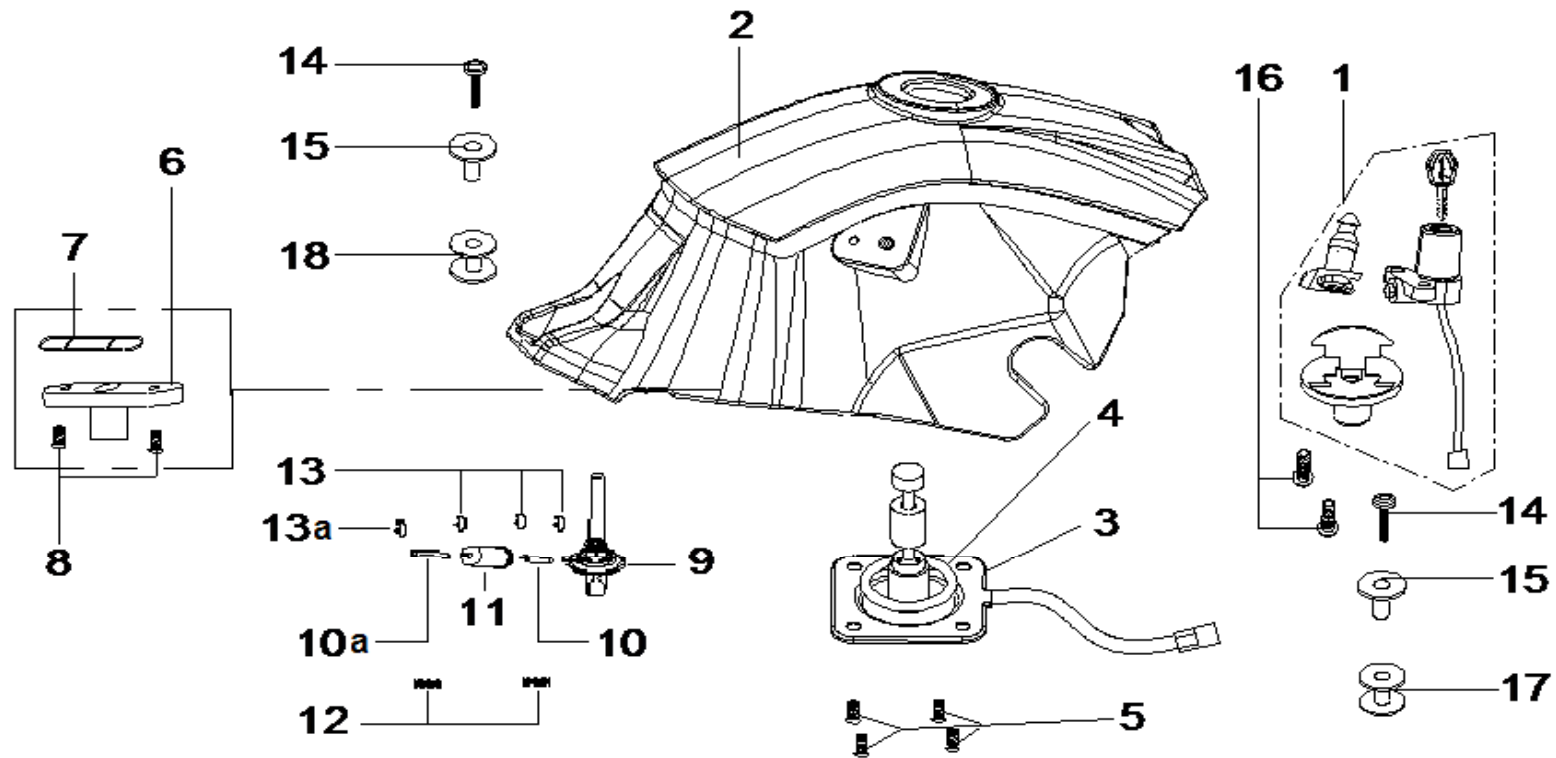

13 FUEL TANK

DIA.N	PART NO.	DESCRIPTION	Q'TY	DIA.N	PART NO.	DESCRIPTION	Q'TY
MR13-01	93100-148-0100	Key set	1	MR13-11	16020-148-0000	Fuel Filter	1
MR13-02	81130-175C-0000	Fuel Tank Comp	1	MR13-12	16833-148-0000	Spring-Fuel Tube-φ9x90x1	2
MR13-03	36130-148-0200	Fuel Unit	1	MR13-13	90402-148-0000	Clamp-φ8x8x0.7	2
MR13-04	36002-148-0000	Oil Seal-Fuel Unit	1	MR13-13a	90402-173C-0000	Clamp-φ9	2
MR13-05	90536-148-0000	Bolt-Hex Head-M6x10	4	MR13-14	90546-148-0000	Bolt-Hex Head-M6x30	2
MR13-06	81403-148-0000	Clamp-Fuel Cock	1	MR13-15	90227-148-0000	Collar Bush -φ22xφ7x15.5	2
MR13-07	81405-148-0000	O-Ring	1	MR13-16	90537-148-0000	Bolt-Hex Head-M6x12	2
MR13-08	90534-148-0000	Bolt-Hex Head-M6X16	2	MR13-17	81103-148-0000	Grommet-Rubber- φ9.5xφ23.5x15	1
MR13-09	81400-148-0100	Fuel Cock-Gravity-since 11-0310	1	MR13-18	81108-148-0000	Grommet-Rubber-10.5x30x16	1
MR13-10	16831-148-0000	Fuel Tube-φ4xφ8.5x100	1				
MR13-10a	16831-173C-0100	Fuel Tube-φ4xφ8.5x150 since 11-0310	1