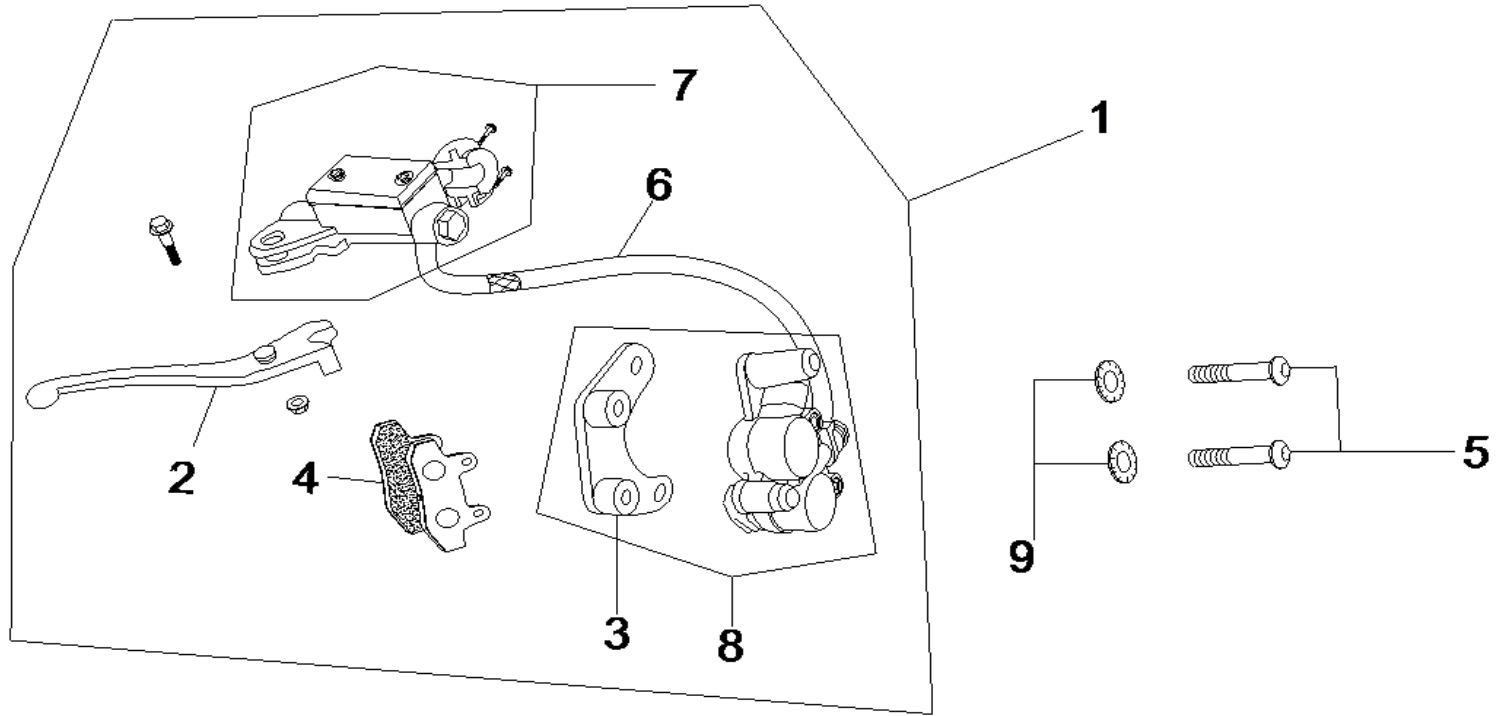

04 FRONT BRAKE

DIA.N	PART NO.	DESCRIPTION	Q'TY	DIA.N	PART NO.	DESCRIPTION	Q'TY
MR04-01	44100-148-0100	Disc Brake Comp-Front	1				
MR04-02	44131-148-0100	Lever-Brake-Front	1				
MR04-03	44212-148-0100	Bracket-Caliper-Front	1				
MR04-04	44252-148-0100	Brake Disc Pads-Front	1				
MR04-05	90549-169-0000	Bolt-Hex Head-M8x45	2				
MR04-06	44105-148-0100	Brake Hose-Front	1				
MR04-07	44103-148-0100	Brake Master Cylinder Assy.-Front	1				
MR04-08	44201-148-0100	Brake Caliper-No Pads-Front	1				
MR04-09	862.1-8-00	Washer-Spina-Φ8	2