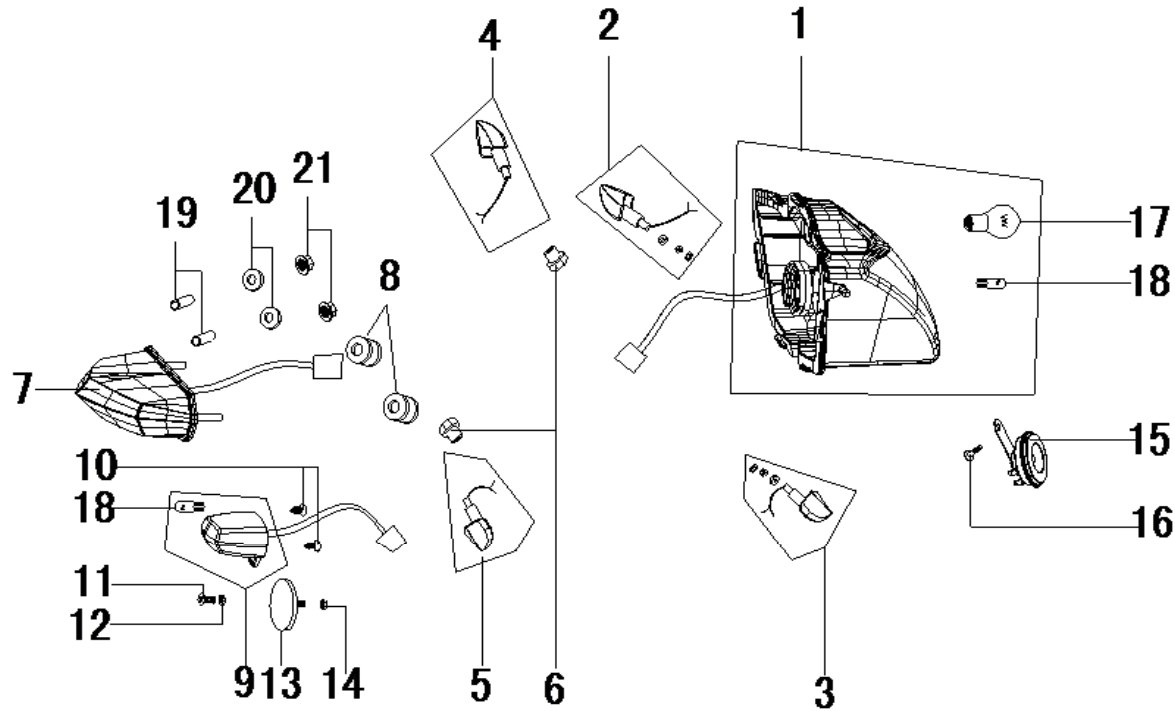

01 LIGHTS

DIA.N	PART NO.	DESCRIPTION	Q'TY	DIA.N	PART NO.	DESCRIPTION	Q'TY
MR01-01	35110-148-0100	Headlight Assy-MS	1	MR01-10	845-3.8-12	Screw-ST 3.8x12	2
MR01-02	35320-148-0200	Indicator-9160-Front-Left	1	MR01-11	90540-148-0000	Bolt-Hex Head-M4x10	1
MR01-02	35320-175C-0000	Indicator-9148-Front-Left-MS (US)	1	MR01-12	889.1-4-00	Nut-Hex Nylon-M4	1
MR01-03	35340-148-0200	Indicator-9160-Front-Right	1	MR01-13	34840-148-0000	Rear Reflector	1
MR01-03	35340-175C-0000	Indicator-9148-Front-Right-MS (US)	1	MR01-14	6170-5-00	Nut-Hex M5	1
MR01-04	35360-148-0200	Indicator-9160-Rear-Left	1	MR01-15	34510-148-0000	Horn	1
MR01-04	35360-173C-0000	Indicator-9148-Rear-Left (US)	1	MR01-16	90536-148-0000	Bolt-Hex Head-M6x10	1
MR01-05	35380-148-0200	Indicator-9160-Rear-Right	1	MR01-17	35113-148-0000	Bulb-S2-12V/35W	1
MR01-05	35380-173C-0000	Indicator-9148-Rear-Right (US)	1	MR01-18	35114-148-0000	Bulb-12V/5W	2
MR01-06	35386-148-0000	Nut-M10x1.25	2	MR01-19	35201-148-0000	Spacer-Tail Light-Φ6.5xΦ9x20	2
MR01-07	35210-148-0200	Tail Light-9129 M	1	MR01-20	96.1-6-00	Washer-Φ6-Larger	2
MR01-08	18004-148-0000	Grommet-Rubber-Φ20xΦ9x9	2	MR01-21	889.1-6-00	Nut-Hex Nylon-M6	2
MR01-09	35240-148-0100	Light-License Plate	1