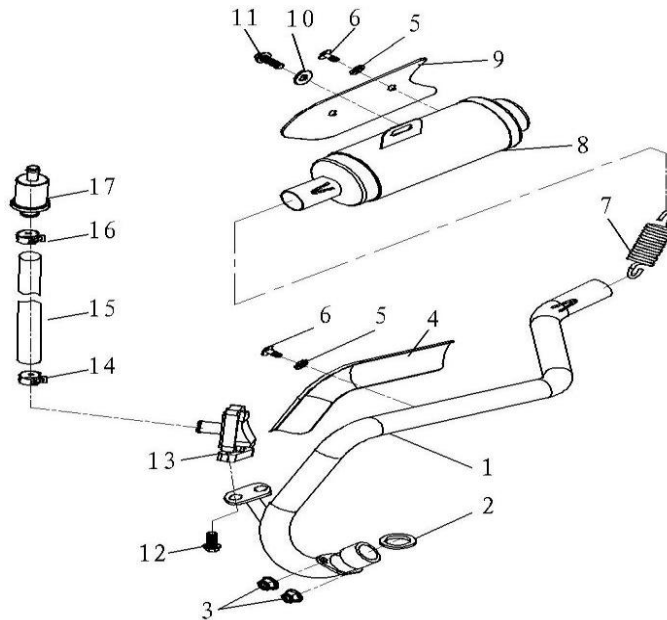

排气管组件 Muffler Component

序号 S/N	零部件代号 Part No.	Description
1	2401-04010100A	front tube of muffler
2	2401-04010601A	front muffler block
3	A09-M006	nut M6
4	2401-04010400A	anti hot plate on front tube of muffler
5	A14-006	spring washer
6	A05-M06L012g	bolt M6*13
7	2401-07060101A	spring
8	2401-04010300A	muffler
9	2401-04010301A	anti hot plate on muffler
10	A12-008	flat gasket
11	A02-M08L020g	bolt
12	A02-M06L016g	bolt
13	2401-04020106A	second compensating valve
14	2401-04020103A	muffler hoop
15	2401-04020104A	second compensating tube
16	2401-04020105A	muffler hoop
17	2401-04020107A	second compensating filter