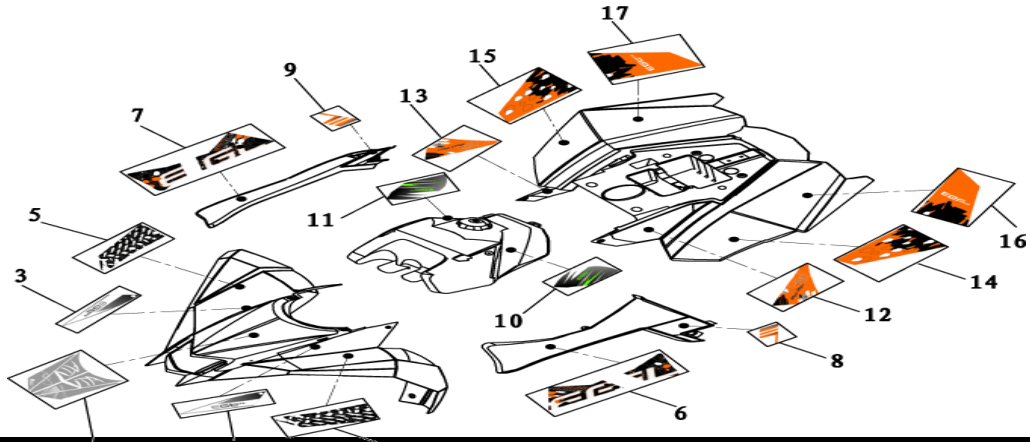

贴花/Stickers

序号 S/N	零部件代号 Part No.	Description
1		Front cover sticker
2		forebody left sticker1
3		forebody right sticker1
4		forebody left sticker2
5		forebody right sticker2
6		left kuppe sticker 1
7		right kuppe sticker 1
8		left kuppe sticker 2
9		left kuppe sticker 2
10		fuel tank left sticker
11		fuel tank right sticker
12		afterbody left sticker1
13		afterbody right sticker1
14		afterbody left sticker2
15		afterbody right sticker2
16		afterbody left sticker 3
17		afterbody right sticker3