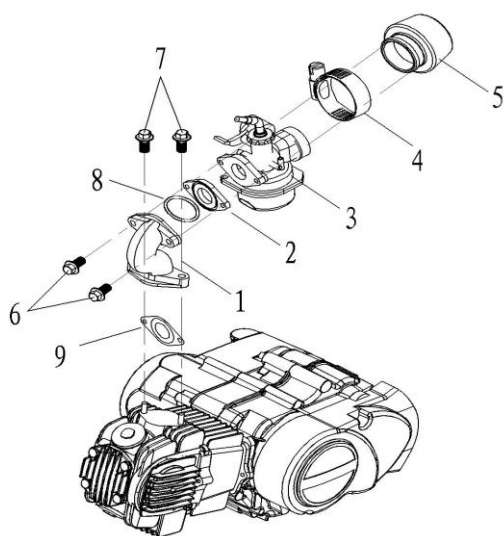

进气系统/Induction System

序号 S/N	零部件代号 Part No.	Description
1	2401-03010100A	inlet pipe
2	2401-03020101A	inlet pipe rubber blanket
3	2401-03020100A	carburetor
4	2401-03040101A	air filter hoop
5	2401-03030200A	air filter
6	A02-M06L025g	bolt M6*25
7	A02-M06L020g	bolt M6*20
8	2401-03010202A	
9	2401-03010201A