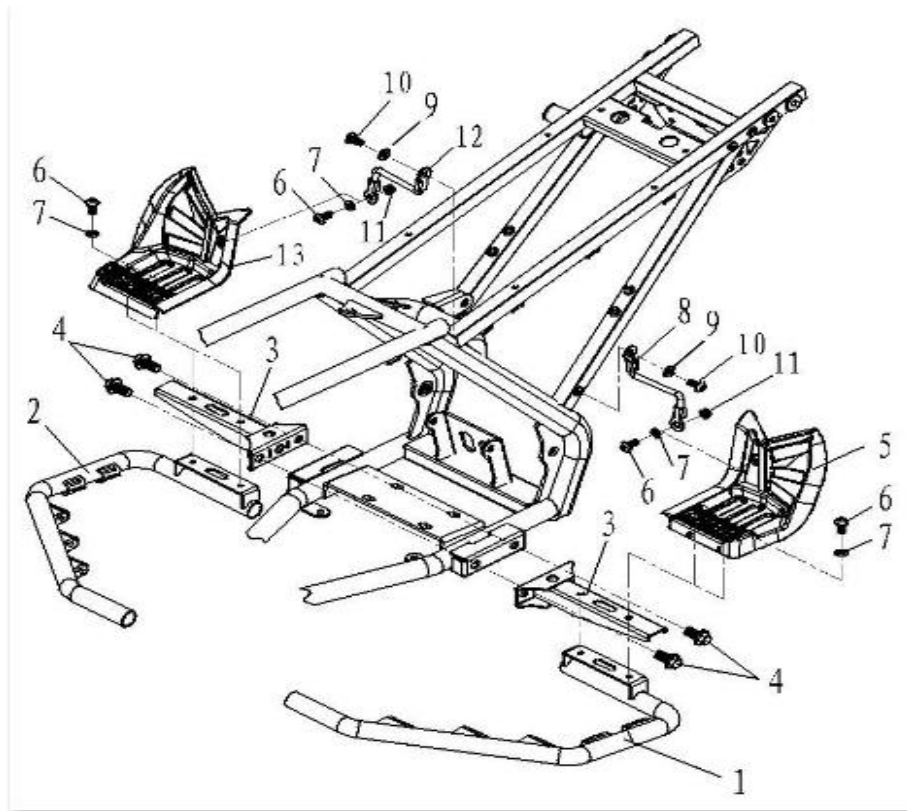

脚蹬、脚网组件 foot pedal and foot net component

序号 S/N	零部件代号 Part No.	Description
1	2401-22070100A	front left foot net guardrail
2	2401-22070200A	front right foot net guardrail
3	2401-22060100A	foot pedal right/left part
4	A02-M10L020g	bolt M10*P1.25*20
5	2401-22070300A	back left footrest
6	A05-M06L016g	bolt M6*M16
7	2801-27030201A	rubber blanket
8	2401-22080101A	back left footrest supporter
9	A12-006	flat gasket ϕ 6
10	A05-M06L012g	bolt M6*M16
11	A09-M006	nut M6
12	2401-22080102A	back left footrest supporter
13	2401-22070400A	back right footrest supporter