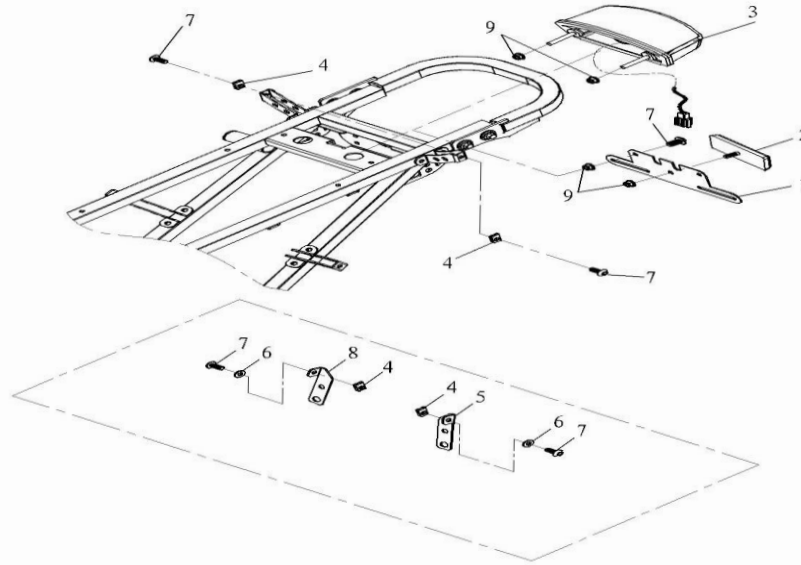

后尾灯、转向灯/Rear Light Indicator Lamp

序号 S/N	零部件代号 Part No.	Description
1	2801-22050501A	supporter for licenses
2	2801-20020101A	rear reflector
3	2401-16100601A	rear light
4	2801-25010107A	
5	2401-22050105A	front L plastic fixed supportor
6	2801-27030201A	
7	A05-M06L012g	bolt M6*12
8	2401-22050106A	front R plastic fixed supportor
9	A09-M006	nut M6