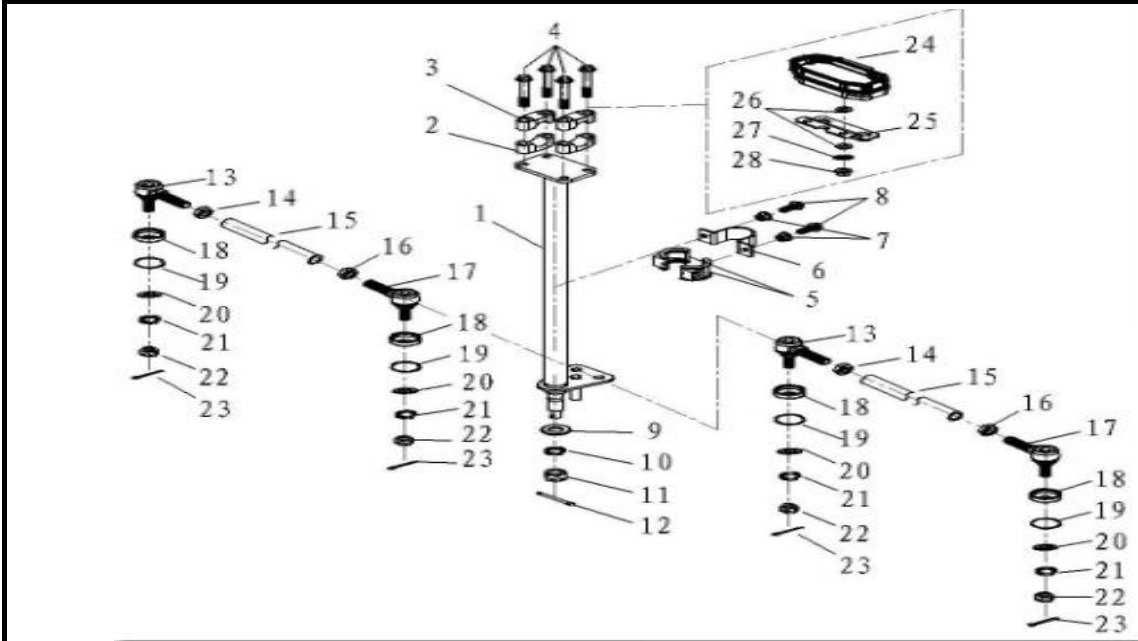

方向把组件/Handlebar Component

序号 S/N	零部件代号 Part No.	Description
1	2401-10010100A	handle pipe
2	2801-21010100A	rear view mirror place
3	2801-21030100A	right rear view mirror
4	2801-21020100A	left rear view mirror
5	2801-19010100A	steering handle
6	2401-18010100A	gasoline throttle
7	2401-27010100A	handle bar grip
8	2401-16110100A	Combination switch

方向柱组件/Steering Column Component

序号 S/N	零部件代号 Part No.	Description
1	2401-10040100A	STEERING COLUMN
2	2401-10030201A	the under block of handle pipe
3	2801-10030101A	the up block of handle pipe
4	A02-M08L050g	Bolt M8x50
5	2401-10050101A	steering column clamping block
6	2401-10050201A	steering column hoop
7	A09-M008	nut M8*P1.25
8	A02-M08L016g	Bolt M8x16
9	A12-010	flat washer ϕ 10
10	A14-010	spring washer ϕ 10
11	A07-M010	Nut M10
12	A19-D003L030	split pin ϕ 3
13	2401-10060101A	turning ball (left thread) M10
14	A08-M010L	Hexagon nut (left thread) M10
15	2401-10060102A	steering rod 240mm
16	A08-M010	Hexagon nut (right thread)
17	2401-10060103A	turning ball (right thread)
18	2401-10060104A	Dustproof rubber cover
19	2401-10060105A	round steel wire
20	A12-010	flat washer ϕ 10
21	A14-010	spring washer ϕ 10
22	A07-M010	Nut M10
23	A19-D002L018	split pin ϕ 3
24	2401-28010000A	Instrument
25	2401-28010200A	instrument bracket
26	A12-006	flat washer ϕ 6
27	A14-006	spring washer ϕ 6
28	A09-M006	nut M6