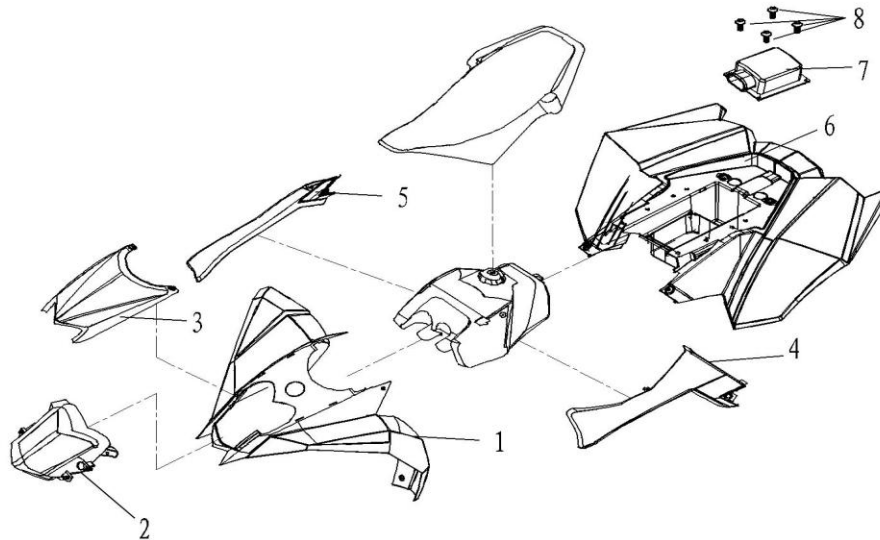

覆盖件/Plastic covers

序号 S/N	零部件代号 Part No.	Description
1	2401-25010101A	forebody plastic cover/ABS
2	2401-16100301A	front light
3	2401-25010102A	light plastic cover/ABS
4	2401-25010103A	left plastic cover/ABS
5	2401-25010104A	right plastic cover/ABS
6	2401-25010105A	afterbody plastic cover/ABS
7	2401-16130100A	electric parts protector
8	A06-ST3d5L16	bolt