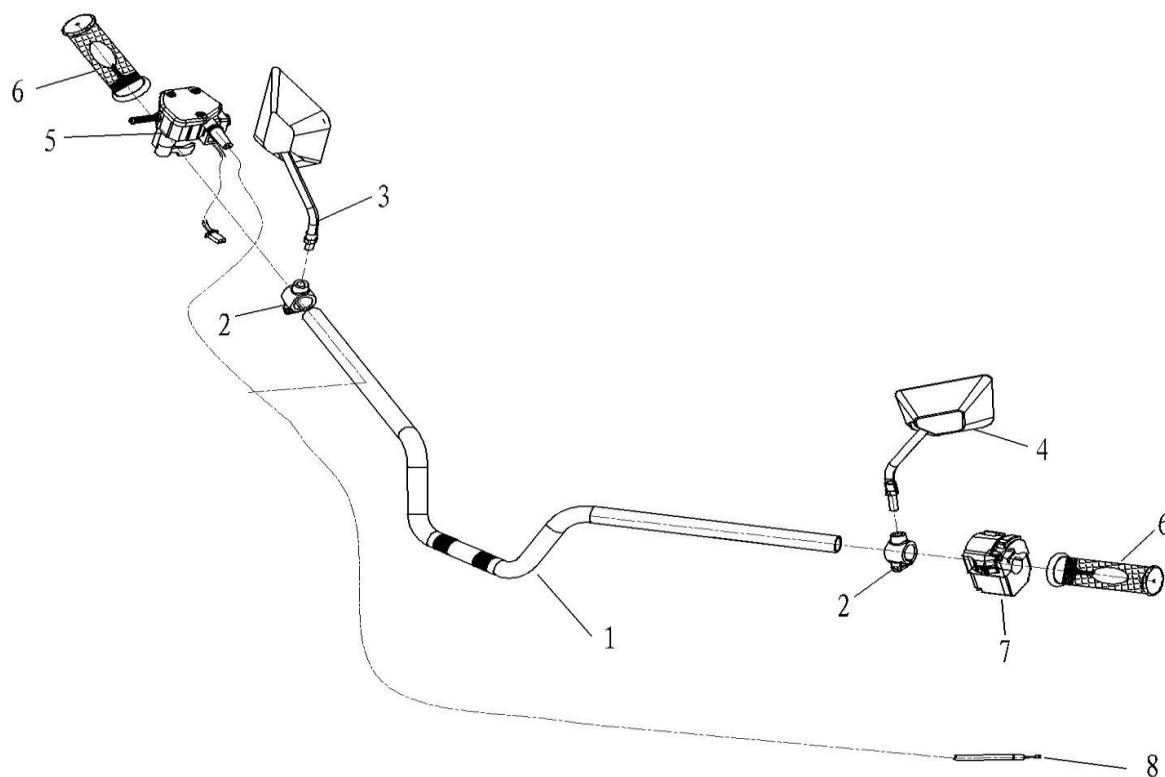

方向把组件/Handlebar Component

序号 S/N	零部件代号 Part No.	Description
1	2401-10010100A	handle pipe
2	2801-21010100A	rear view mirror place
3	2801-21030100A	right rear view mirror
4	2801-21020100A	left rear view mirror
5	2801-19010100A	steering handle
6	2401-18010100A	gasoline throttle
7	2401-27010100A	handle bar grip
8	2401-16110100A	Combination switch

方向柱组件/Steering Column Component

序号 S/N	零部件代号 Part No.	Description
1	2401-10040100A	STEERING COLUMN
2	2401-10030201A	the under block of handle pipe
3	2801-10030101A	the up block of handle pipe
4	A02-M08L050g	Bolt M8x50
5	2401-10050101A	steering column clamping block
6	2401-10050201A	steering column hoop
7	A09-M008	nut M8*P1.25
8	A02-M08L016g	Bolt M8x16
9	A12-010	flat washer ϕ 10
10	A14-010	spring washer ϕ 10
11	A07-M010	Nut M10
12	A19-D003L030	split pin ϕ 3
13	2401-10060101A	turning ball (left thread) M10
14	A08-M010L	Hexagon nut (left thread) M10
15	2401-10060102A	steering rod 240mm
16	A08-M010	Hexagon nut (right thread)
17	2401-10060103A	turning ball (right thread)
18	2401-10060104A	Dustproof rubber cover
19	2401-10060105A	round steel wire
20	A12-010	flat washer ϕ 10
21	A14-010	spring washer ϕ 10
22	A07-M010	Nut M10
23	A19-D002L018	split pin ϕ 3
24	2401-28010000A	Instrument
25	2401-28010200A	instrument bracket
26	A12-006	flat washer ϕ 6
27	A14-006	spring washer ϕ 6
28	A09-M006	nut M6