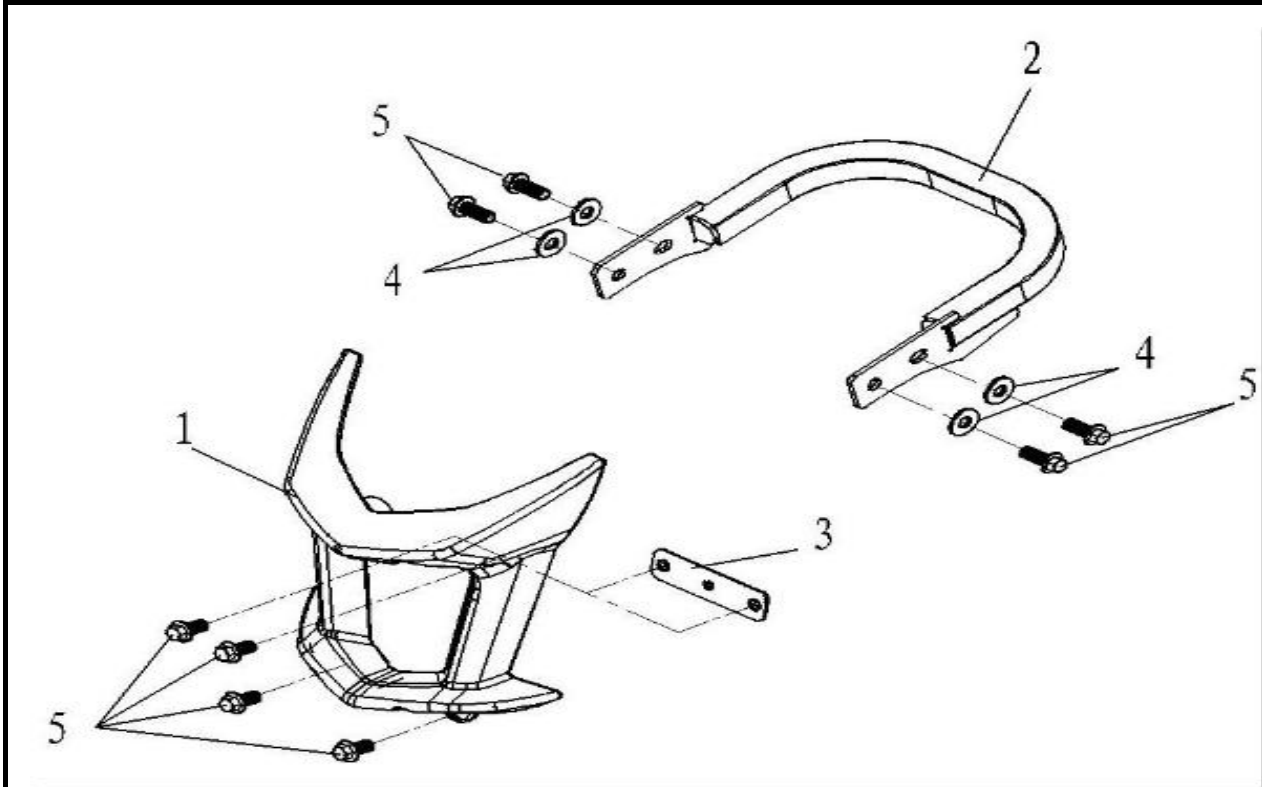

保险杠、后扶手组件 Front Bumper and Back Armrest Parts

序号 S/N	零部件代号 Part No.	Description
1	2401-22010100A	FRONT BUMPER
2	2401-22030100A	back armrest
3	2401-22010200A	front bumper bracket
4	A12-008	flat washer ϕ 8.5* ϕ 16*T1.5
5	A02-M08L016g	bolt M8*P1.25*16