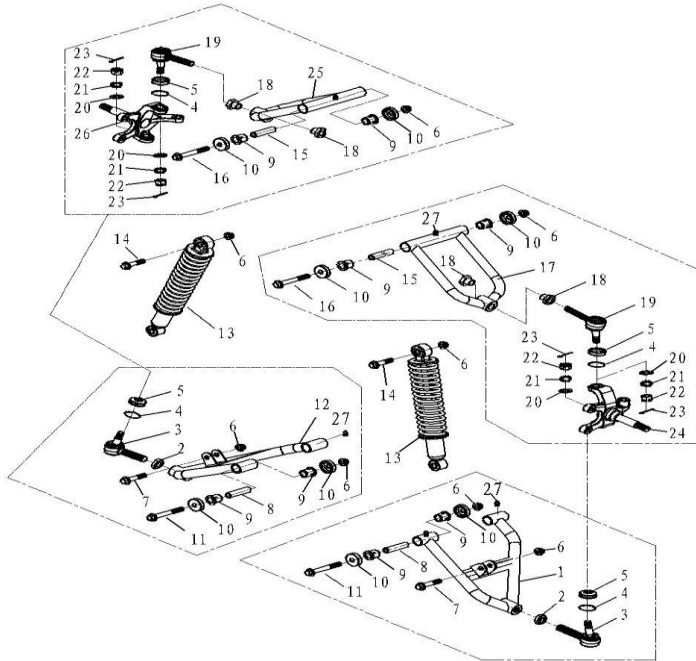

前悬挂组件 front suspension arm parts

S/N	Part No.	Description
1	2401-08020101A	front lower swing arm left
2	A08-M014	Bolt M14
3	2401-08020200A	low suspension arm ball
4	2401-10060105A	round steel wire
5	2401-10060104A	dustproof cover
6	A09-M010	nut M10
7	A02-M08L016g	Bolt M10*50
8	2801-08030301A	upper suspension arm inner liner tube
9	2801-08030201A	suspension arm nylon cap
10	2801-08030401A	suspension arm dustproof cover
11	A02-M10L080g	bolt M10*80
12	2401-08020100A	SWING ARM UPPER left
13	2401-14020100A	front air shock absorber
14	A02-M10L050g	Bolt M10*80
15	2401-08030302A	lower suspension arm inner liner tube
16	A02-M10L190g	Bolt M10*190
17	2401-08010100A	upper swing arm left
18	2401-08010201A	ball joint nut M14
19	2401-08010202A	ball joint upper
20	A12-008	flat washer ϕ 12.2* ϕ 24*T2
21	A14-012	spring washer M12*P1.5
22	A07-M010	nut M12
23	A19-D003L030	split pin ϕ 3
24	2401-10070100A	left steering knuckle
25	2401-08010300A	right steering knuckle
26	2401-10070200A	front upper suspension, right
27	2801-08030101A