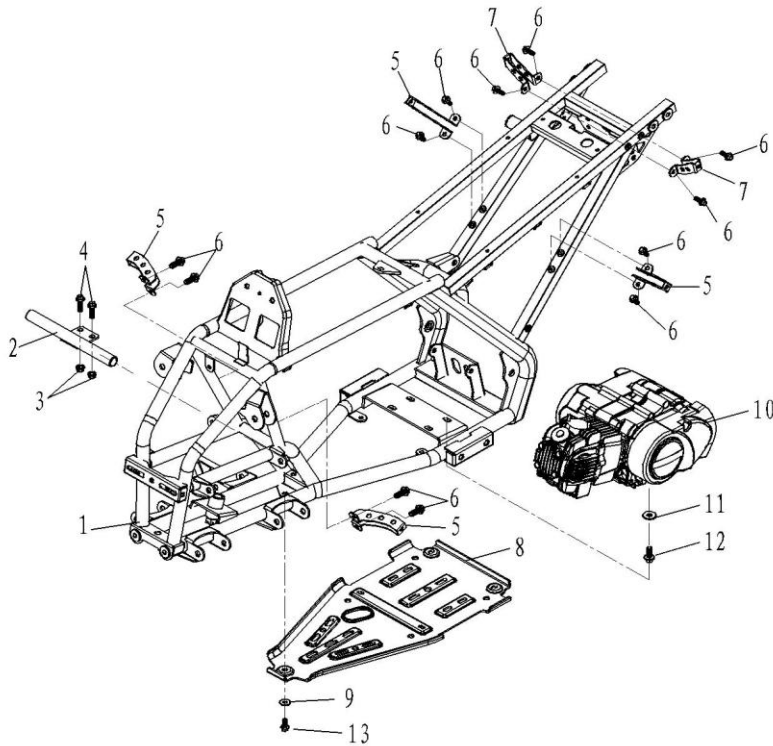

车架总成组件 Frame Component

序号 S/N	零部件代号 Part No.	Description
1	2401-02010100A	FRAME
2	2401-22060201A	tube of foot rest net
3	A09-M010	nut M8
4	A02-M06L016g	bolt M6*M16
5	2401-22050102A	plastic cover supporter 1
6	A02-M06L012g	bolt M8*12
7	2401-22050105A	plastic cover supporter 2
8	2401-25010105A	plastic base plate
9	A12-006	flat washer $\phi 6.5^* \phi 12^*T1.5$
10	2401-01010100A	engine
11	A12-006	flat washer $\phi 8.5^* \phi 16^*T1.5$
12	A02-M08L016g	bolt M8*M16
13	A02-M06L025g	M6*25