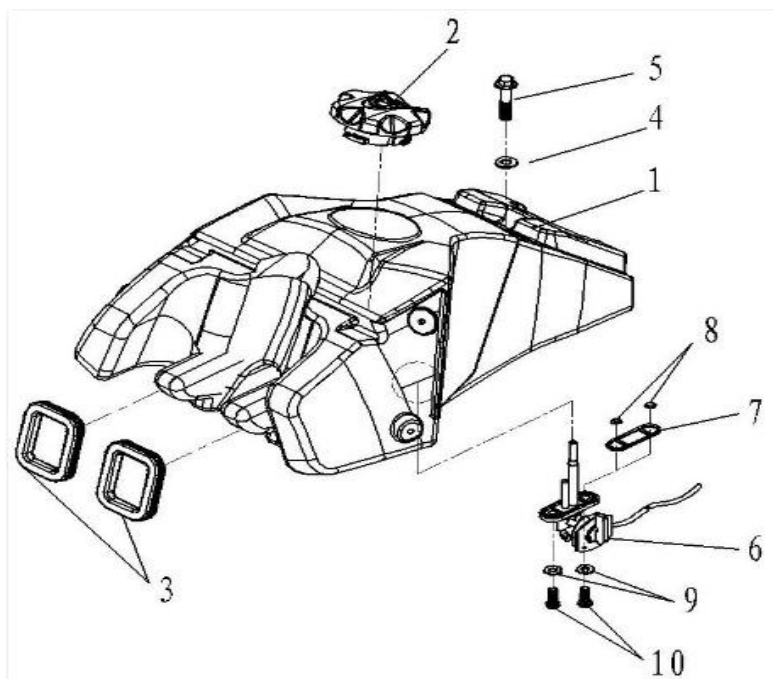

燃油箱组件 oil tank component

序号 S/N	零部件代号 Part No.	Description
1	2401-15010201A	fuel tank
2	2401-15010101A	fuel tank cap
3	2401-27030101A	front fixing rubber cap of oil tank
4	A12-008	flat washer
5	A02-M08L075g	bolt M6*20
6	2401-15010301A	fuel switch
7	2401-15010302A	fuel switch sealing ring
8	2401-15010303A	fuel switch O-sealing ring
9	2401-15010304A	fuel switch washer
10	A03-M006L12c	screw M6*12