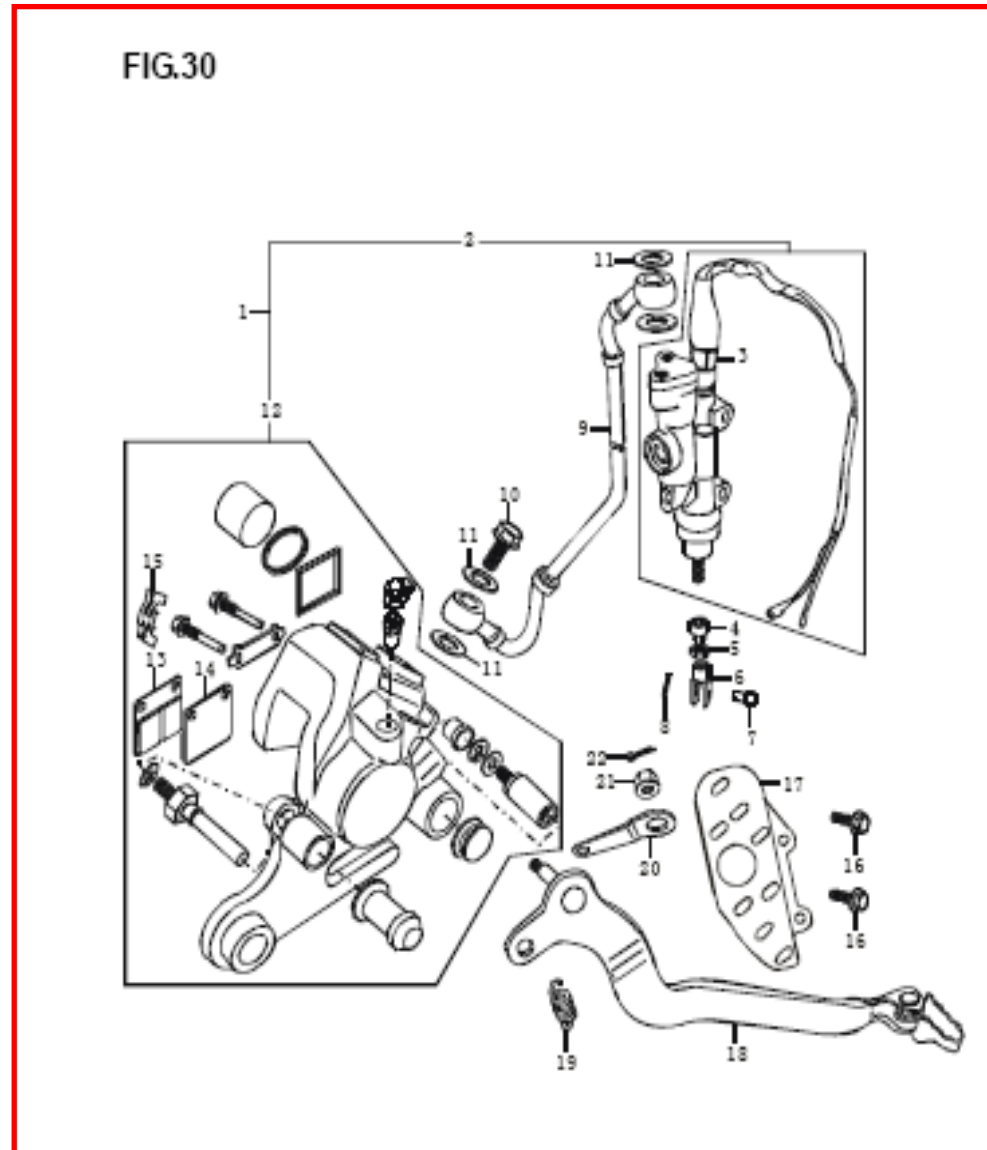

FIG.29

26	02304Q060122	Bolt M6×12
27	09169Q060003	Washer
28	01601Q060102	Bolt M6×10
29	09169Q060001	Washer
30	61277QMNZ000	Stopper lower
31	61276QMNZ000	Stopper upper
32	61311QMNZ000	Case, chain
33	27600QNA2000	Chain, drive520RO
34	69241QMNZ120	Clamp, oil hose
35	03617Q005121	Screw M5×12

FIG.30

Ref.No.	Part No.	Description
1	69011QNA2002	Rear disk brake assy
2	69600QMNZ120	Cylinder assy, master
3	37701QNA2000	Switch assy, stop lamp
4	69645QMNZ120	Nut
5	05403Q012084	Nut M8
6	69647QMNZ120	Nut
7	04722Q060181	Pin 6×16
8	04411Q160164	Cotter pin1.6×16
9	69280QNA2000	Hose, rear brake
10	69292QMNZ120	Bolt 2
11	69293QMNZ120	Washer
12	69100QNA2000	Caliper, rear brake
13	69140QNA2000	Pad set
14	69130QNA2000	Pad set
15	69115QNA2000	Spring, pad
16	02304Q060162	Bolt M6×16
17	69694QMNZ120	Cover
18	43011QNA2000	Pedal , brake
19	09443Q140001	Spring