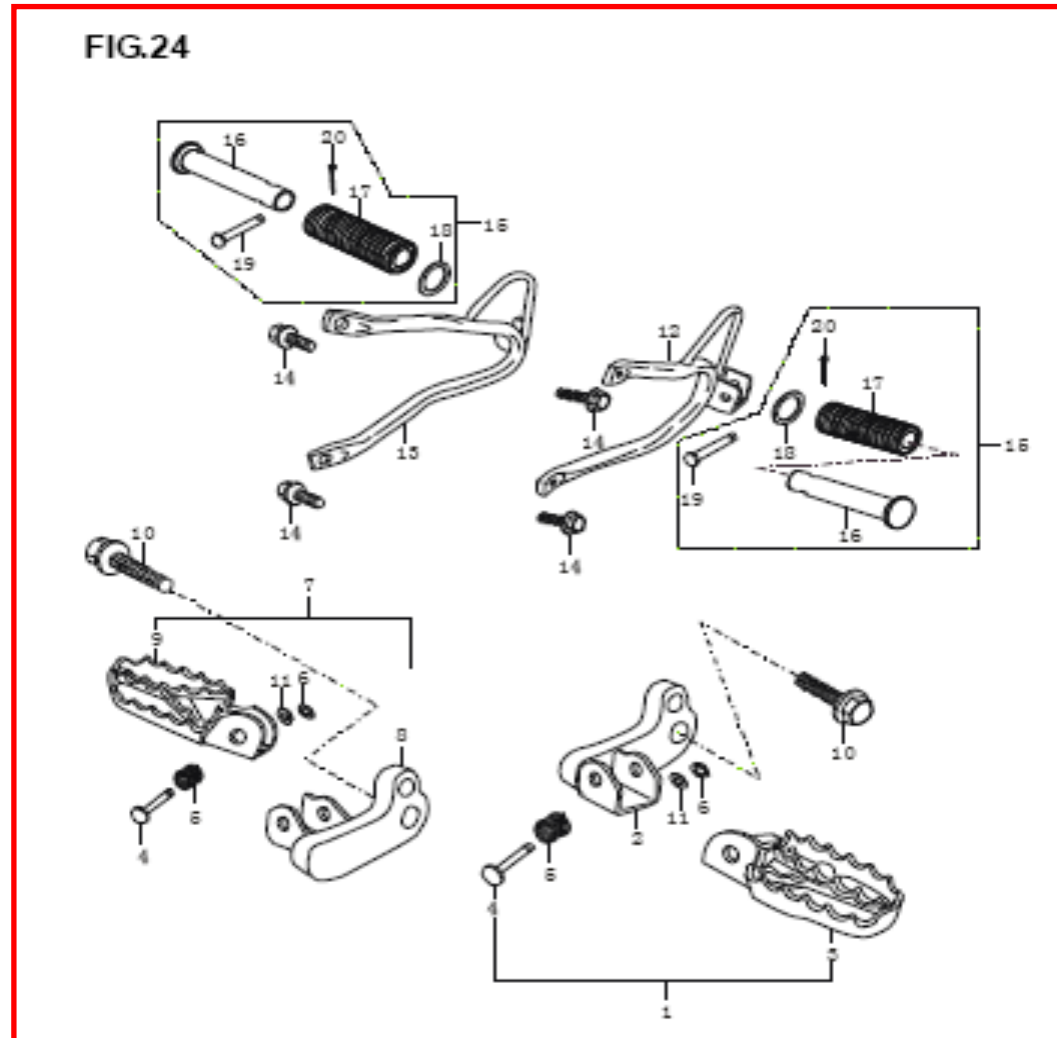

FIG.24

Ref.No.	Part No.	Description
1	43503QNA2000	Footrest assy, front LH
2	43520QNA2000	Bracket, footrest front LH
3	43540QMN2000	Footrest, front LH
4	43574QMN2000	Pin
5	43571QMN2000	Spring
6	43575QMN2000	Circlip
7	43502QNA2000	Footrest assy, front RH
8	43510QNA2000	Bracket, footrest front RH
9	43530QMN2000	Footrest, front RH
10	09103Q120006	Bolt M12×30×1.25
11	43579QMN2000	Washer 8
12	43720QMN2000	Bracket, footrest rear LH
13	43620QMN2070	Bracket, footrest rear RH
14	02304Q080202	Bolt M8×20
15	43061QMD2000	Footrest, rear
16	43610QLAZ000	Stand, rear footrest
17	43612QLAZ000	Rubber
18	09160Q190001	Washer 19.5
19	04721Q060321	Pin 6×32 -B
20	04411Q200201	Cotter pin 2×20