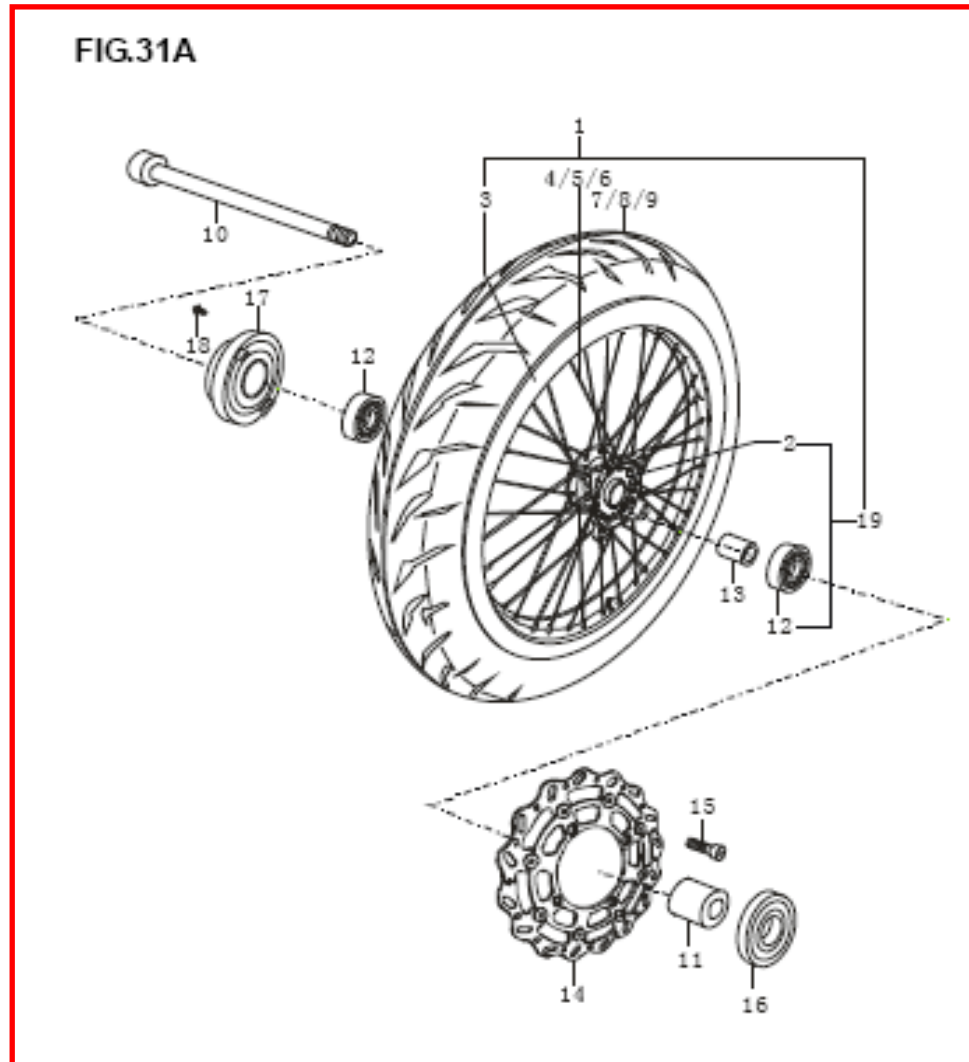

FIG.31A

Ref.No.	Part No.	Description
1	54091QNA2010	Front wheel
2	54143QMN2010	Rim Assy, front wheel
3	55311QNA2010	Rim, front wheel
4	55321QMN2010	Spoke, front wheel inner
5	55322QMN2010	Spoke, front wheel outer
6	55326QMNZ000	Nipple
7	55200QNA2010	Tube Assy, inner 110/70-
8	55110QNA2010	Tire comp, outer 110/70-
9	55211QMN2010	Protector, inner tube
10	54711QLY2010	Axle, front
11	54225QMNZ050	Spacer, front left
12	05580Q006202	Bearing 6202-2RS
13	54731QLYZ000	Spacer, front wheel bearing
14	59410QNA2000	Disk, front brake
15	59421QLYZ000	Bolt M8×20
16	54893QMNZ000	Oil seal
17	54600QMN2010	Box Assy, speedometer gear
18	03451Q050161	Screw M5×16
19	54012QLYZ000-017	Rim Assy, front wheel