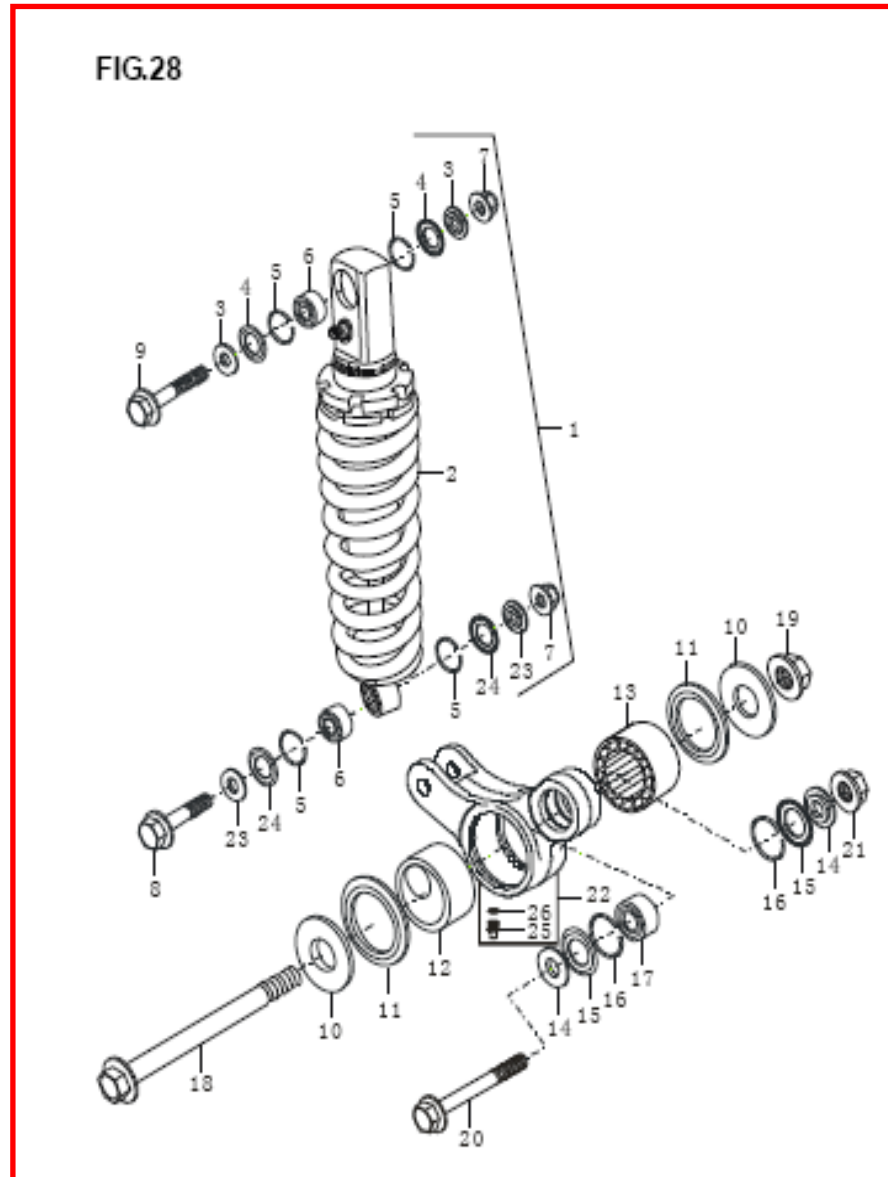

FIG.27A

30	51149QMNZ050	Clip
31	51181QMNZ050	Rubber
32	51148QMNZ050	O' ring
33	51189QMNZ050	Bolt
34	51152QMNZ050	Bushing
35	51172QMNZ050	Bushing

FIG.28

Ref.No.	Part No.	Description
1	62011QMN2000	Shock absorber, rear
2	62101QMN2000	Shock absorber, rear
3	62177QMN2000	Bush
4	62178QMN2000	Oil seal I
5	05430Q051241	Circlip, spring
6	62176QMN2000	Bearing
7	05409Q101101	Nut M10×1.25
8	02504Q100501	Bolt M10×50×1.25
9	02504Q100601	Bolt M10×60×1.25
10	09160Q150002	Washer 15
11	09283Q380001	Oil seal 38/48/4
12	61241QMNZ000	Spacer
13	09263Q380002	Bearing HK38/48/25
14	09301Q100001	Bush
15	09168Q180001	Dust cover
16	09381Q260001	Circlip, spring
17	05812Q300012	Bearing GEG12C
18	61216QLY2010	Shaft M14×128
19	05409Q091141	Nut M14×1.5
20	09103Q120005	Bolt M12×60
21	05409Q101121	Nut M12×1.25
22	61230QNA2000	Rocker, rear shock absorber
23	62187QMN2000	Bush , lower