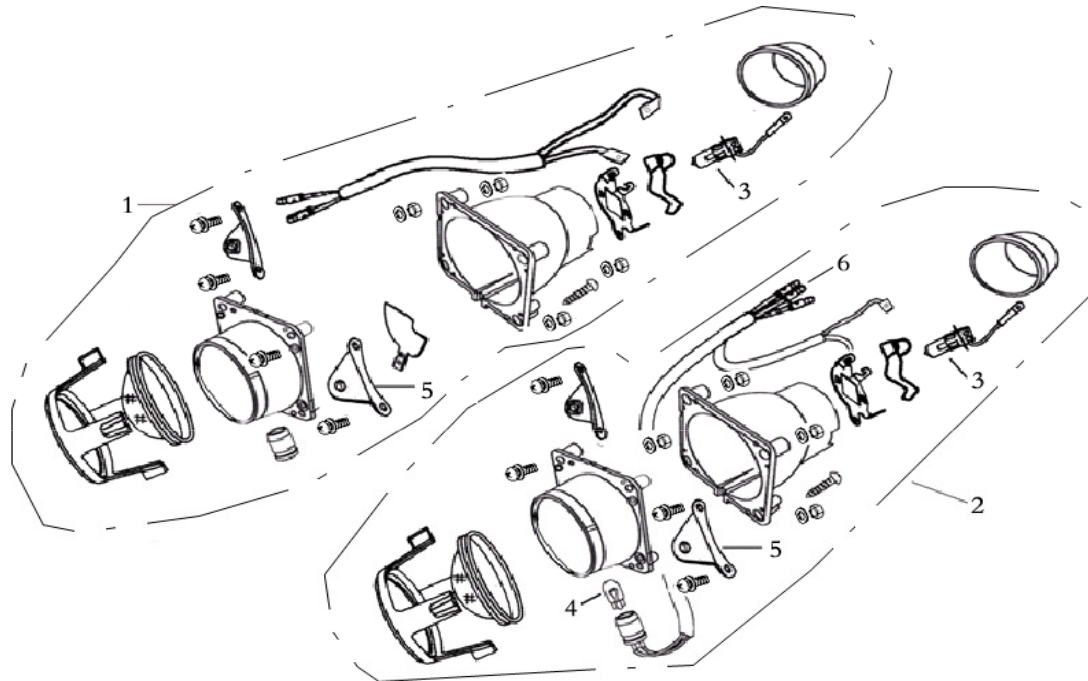

Spare Parts List

Chassis

MADASS *125*

F-1 Headlamp Assy

ITEM	PART NO.	DESCRIPTION	QTY
1	33120-FY20-00L	Headlamp Low Beam (Lh) 55W/12V	
2	33110-FY20-000	Headlamp High Beam 55W/12V with Position Light	1
3	33121-FY20-000	Bulb, Headlamp (55W/12V)	2
4	33119-FYBQ-200	Bulb, Position Light (5W/12V)	1
5	33111-FY20-000	Mounting Bracket, Headlamp	4
6	33112-FY20-000	Headlamp Cable (with Position Light Socket)	1

F-2

Speedometer Assy

ITEM	PART NO.	DESCRIPTION	QTY
1	37200-FY20-000	Speedometer Assy (km/h)	1
2	37220-FYBQ-200	Magnet Comp	1
3	37270-FY20-000	Electronic Speedometer (km/h)	1
4	37241-FYBQ-000	Bulb (12V/3W)	4
5	90117-06022-10C	Socket Screw M6*22	2
6	GB96-85-06000-C	Washer Ø6	4
7	18293-FYBQ-000	Rubber Ring	4
8	90304-FY8-000	Bush Ø6	4
9	GB6187-86-06000-C	Lock Nut M6	4
10	37210-FY20-000	Mounting Bracket, Speedometer	1
11	GB95-85-06000-C	Washer Ø6	2
12	90117-06025-10C	Screw M6*25	2
13	GB9074.17-88-08016-C	Bolt with Washer M8*16	2
14	37230-FYBQ-000	Sensor with Cable, Speedometer	1

F-3

Steering Bar

ITEM	PART NO.	DESCRIPTION	Q'TY
1	32870-FY20-000	Choke Cable Comp	1
2	53171-FYII-000	Clutch Lever Assy	1
3	35210-FY-000	Clutch Switch	1
4	53166-FYH-000	Rubber Grip, Left Handlebar	1
5	88110-FYBQ-000	Rearview Mirror Assy (Lh/Black)	1
6	53173-FY5-000	Rubber, Left Clutch Handle	1
7	88120-FYBQ-000	Rearview Mirror Assy (Rh/Black)	1
8	35200-FY20-000	Handlebar Switch Assy (Rh)	1
9	53140-FYH-000	Throttle Turning Grip Comp	1
10	17910-FY20-000	Throttle Cable	1
11	22870-FY20-000	Clutch Cable Comp	1
12	35100-FY20-000	Handle Bar Switch Assy (Lh)	1
13	53101-FY20-000	Steering Bar (Chrome Plated)	1
14	53120-FYH-000	Balance Block Comp	2
15	53171-FYII-001	Clutch Lever	1
16	53171-FYII-002	Bolt, Handle Bar Switch Assy (Lh)	1