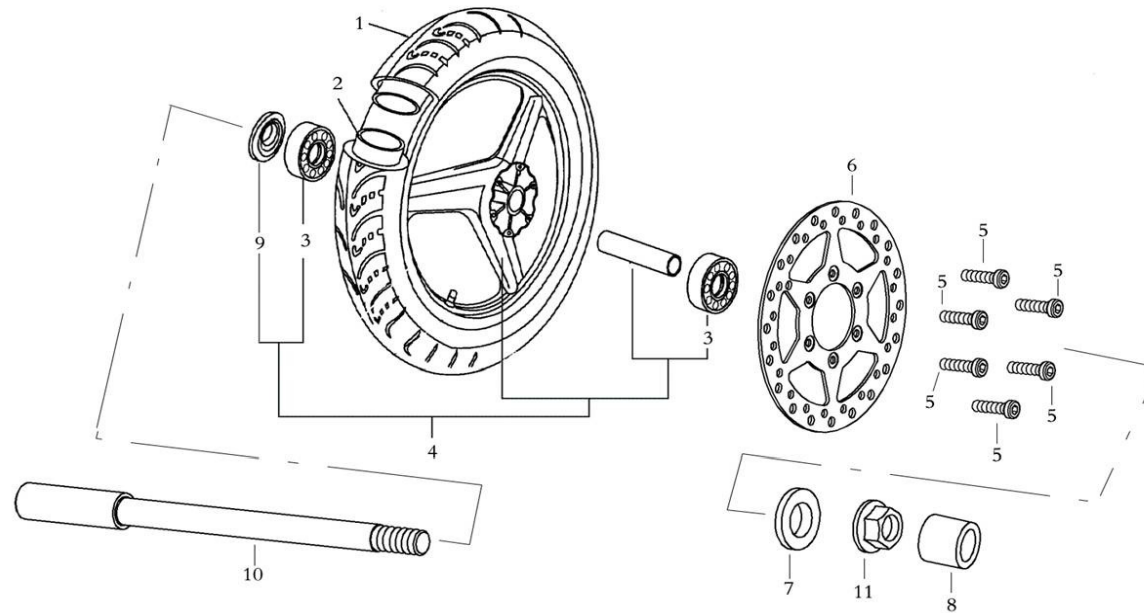

F-9
Front Wheel

ITEM	PART NO.	DESCRIPTION	QTY
1	44712-FYBQ-000	Tube, Front Wheel	1
2	44711-FYBQ-000	Tire, Front Wheel (90/90-16)	1
3	42657-FYBQ-000	Bearing 6202-2RS	2
4	44650-FY20-00A	Front Rim Assy (Silver)	1
	44650-FY20-YGB	Front Rim Assy (Black)	1
5	45361-FY20-000	Bolt M8*30	6
6	46001-FY20-000	Front Brake Disc	1
7	44311-FYBQ-000	Left Bush, Front Wheel	1
8	44303-FY3A-000	Right Rubber Cover, Front Axle	1
9	44651-FYBQ-000	Oil Seal, Front Axle	1
10	44310-FY20-000	Front Axle	1
11	GB6187-86-14000X-C	Lock Nut M14x1.5	1