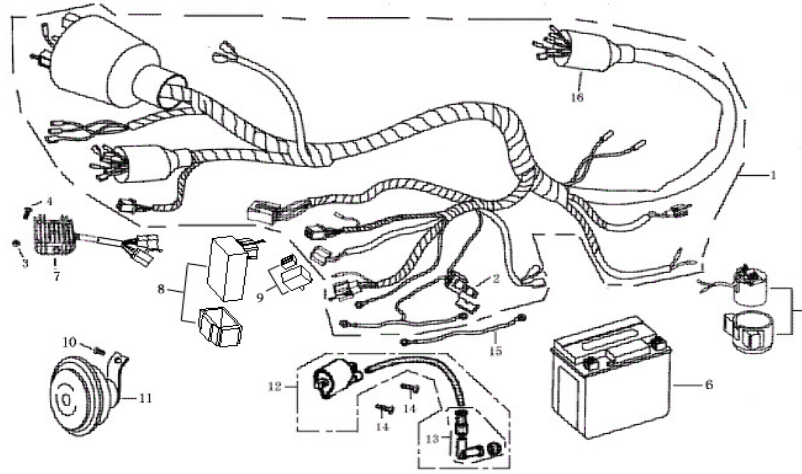

F-24
Wiring Harness

ITEM	PART NO.	DESCRIPTION	QTY
1	32100-FY20-000	Wiring Harness (with Fuse Box)	1
2	31533-FY20-000	Fuse (15A)	1
3	GB6187-86-05000-C	Lock Nut M5	2
4	GB819-85-05025-C	Screw M5*25	1
5	35800-FYBQ-000	Start Relay	1
6	31500-FY20-000	Battery Assy (YTX7L-BS)	1
7	31600-FY20-000	Rectifier	1
8	30400-FY20-000	C.D.I. Comp	1
9	38301-FYBQ-000	Indicator Relay	1
10	GB9074.17-88-06012-C	Combination Bolt M6×12	1
11	38100-FY20-000	Horn (E-mark)	1
12	30510-FYG2-000	Ignition Coil Assy	1
13	30513-FYG2-000	Spark Plug Cap	1
14	GB9074.4-05016-C	Screw M5×16	2
15	32412-FYBQ-000	Cathode Cable	1
16	32181-FYBQ-000	PVC Cover (Ø25)	1