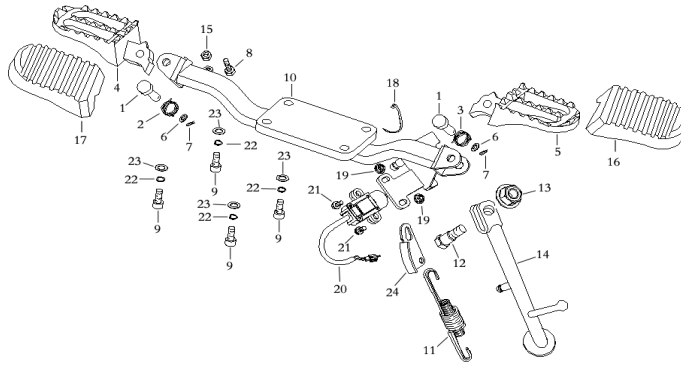

F-11
Footrest

ITEM	PART NO.	DESCRIPTION	QTY
1	50713-FYBQ-000	Front Footrest Pin	2
2	50712-FYBQ-000	Front Footrest Spring (Rh)	1
3	50711-FYBQ-000	Front Footrest Spring (Lh)	1
4	50620-FYBQ-YGB	Front Footrest (Rh, Black)	1
5	50610-FYBQ-YGB	Front Footrest (Lh, Black)	1
6	GB95-85-08000-C	Washer Ø8	2
7	GB91-85-20020-C	Cotter Pin Ø2.0x2.0	2
8	GB5783-86-06020-C	Socket Screw M6*20	1
9	GB70-85-08030-B	Bolt M8*30	4
10	50640-FY20-YGB	Footrest Holder (Black)	1
11	95015-FY20-000	Side Stand Spring (Double)	1
12	90120-FYT3A-000	Side Stand Bolt M10 (Color Zinc)	1
13	GB6187-86-10000X-B	Lock Nut M10*1.25	1
14	50530-FYBQ-1YGB	Side Stand (Black)	1
15	GB6170-86-06000-C	Nut M6	2
16	50661-FYBQ-000	Front Footrest Rubber (Lh)	1
17	50662-FYBQ-000	Front Footrest Rubber (Rh)	1
18	91165-FYGT2-000	Binder	1
19	GB6187-86-05000-C	Lock Nut M5	2
20	35030-FY20-000	Side Stand Switch	1
21	GB9074.4-05020-C	Combination Screw M5x20	2
22	GB93-87-08000-B	Spring Washer Ø8	4
23	GB95-85-08000-B	Washer Ø8	4
24	35031-FY20-000	Switch Holder, Side Stand	1