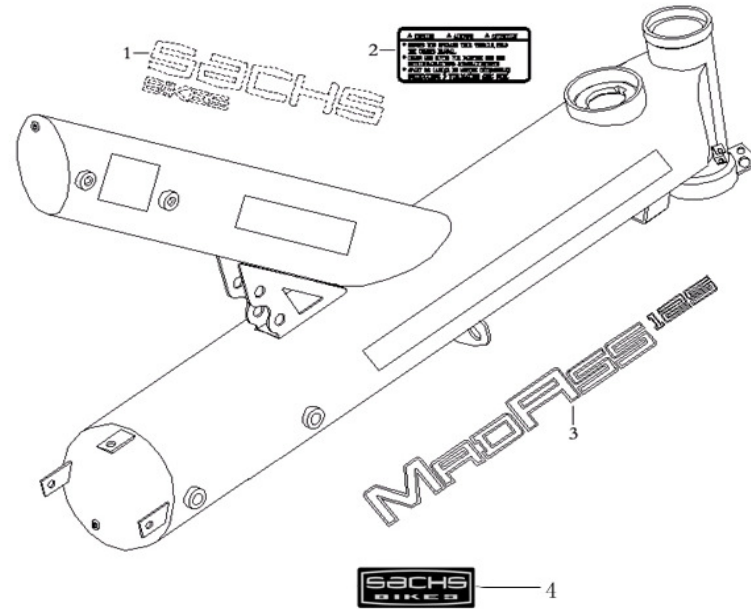

F-25
Sticker

ITEM	PART NO.	DESCRIPTION	QTY
1	50101-FYBQ-00A	Sticker, Seat Tube (Silver, Sachs Bikes)	2
	50101-FYBQ-00B	Sticker, Seat Tube (Black, Sachs Bikes)	2
2	87560-FY20-000	Sticker Warning on Handlebar	1
3	8750B-FY20-00B	Sticker, Tank (Red/Black, MadAss)	2