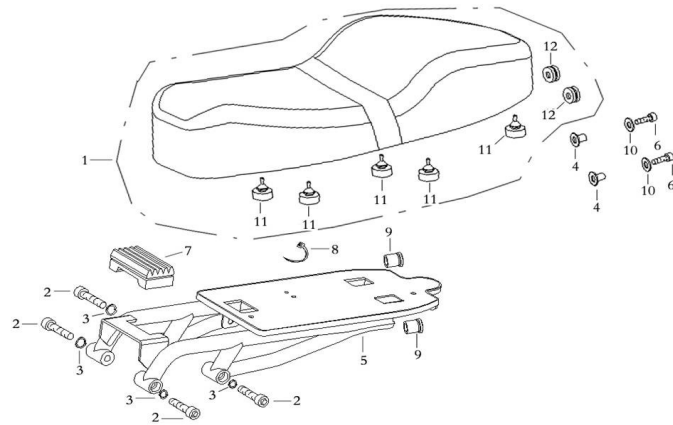

F-21

Seat Assy

ITEM	PART NO.	DESCRIPTION	QTY
1	77200-FY20-000	Seat Assy	1
2	90117-08045-10C	Bolt M8*45	4
3	GB93-87-08000-C	Spring Washer Ø8	4
4	17207-FY2-000	T- Bush	5
5	501A0-FY20-00A	Seat Holder (Silver)	1
	501A0-FY20-00Y	Seat Holder (Yellow)	1
	501A0-FY20-YGB	Seat Holder (Black)	1
6	90117-06022-10C	Screw M6x22	5
7	77263-FY20-000	Rubber Block	1
8	91165-FYGT2-000	Binder (3*145)	1
9	501A1-FY20-000	End Cap	2
	GB96-85-06000-C	Washer Ø6	2
11	77201-FY20-000	Rubber, Seat	5
12	87503-FYT3A-000	Rubber	2