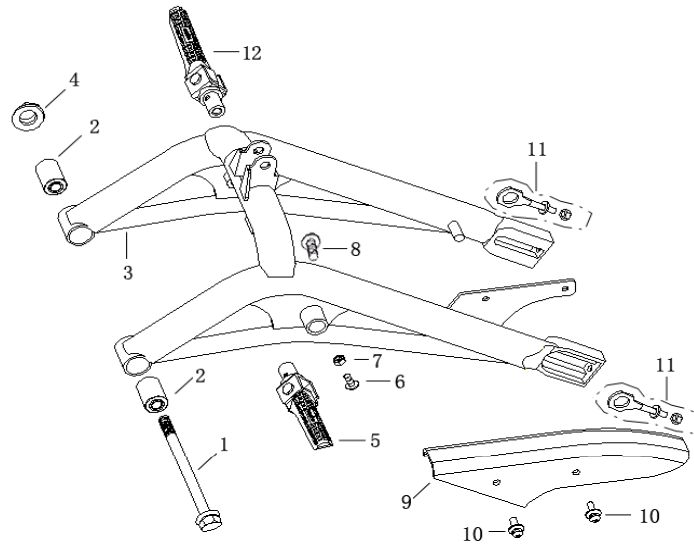

15

43270-FY20-000

Fixing Bolt Comp, Rear Brake Pad

1

F-20
Rear Swing Arm

ITEM	PART NO.	DESCRIPTION	QTY
1	52110-FYBQ-000	Swing Arm Axle (with Nut M10x265x1.25)	1
2	52220-FYBQ-000	Bush, Swing Arm	2
3	52100-FY20-00A	Swing Arm Assy (Silver)	1
	52100-FY20-00Y	Swing Arm Assy (Yellow)	1
	52100-FY20-YGB	Swing Arm Assy (Black)	1
4	GB6187-86-10000X-C	Lock Nut M10x1.25	1
5	50710-FYBQ-000	Pillion Footrest (Lh)	1
6	GB818-85-05012-C	Screw M5*12	2
7	GB6170-86-05000-C	Nut M5	2
8	GB9074.25-88-08020-C	Combination Bolt M8x20	2
9	40510-FY20-000	Chain Guard	1
10	GB9074.4-06010-C	Combination Bolt M6x10	2
11	40540-FY20-000	Chain Adjuster	2
12	50720-FYBQ-000	Pillion Footrest (Rh)	1