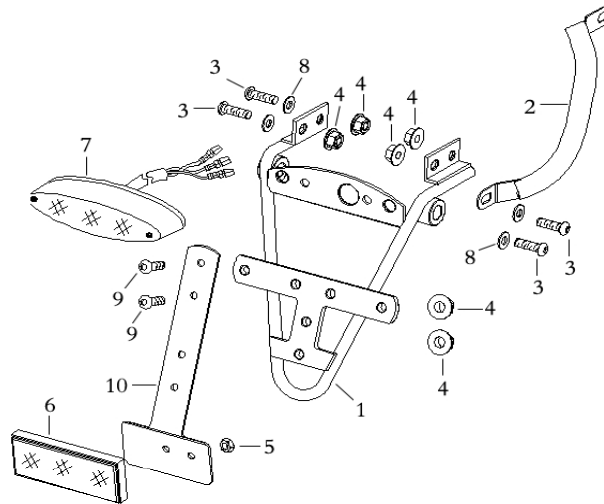

15

43270-FY20-000

Fixing Bolt Comp, Rear Brake Pad

1

F-20
Rear Swing Arm

ITEM	PART NO.	DESCRIPTION	QTY
1	52110-FYBQ-000	Swing Arm Axle (with Nut M10x265x1.25)	1
2	52220-FYBQ-000	Bush, Swing Arm	2
3	52100-FY20-00A	Swing Arm Assy (Silver)	1
	52100-FY20-00Y	Swing Arm Assy (Yellow)	1
	52100-FY20-YGB	Swing Arm Assy (Black)	1
4	GB6187-86-10000X-C	Lock Nut M10x1.25	1
5	50710-FYBQ-000	Pillion Footrest (Lh)	1
6	GB818-85-05012-C	Screw M5*12	2
7	GB6170-86-05000-C	Nut M5	2
8	GB9074.25-88-08020-C	Combination Bolt M8x20	2
9	40510-FY20-000	Chain Guard	1
10	GB9074.4-06010-C	Combination Bolt M6x10	2
11	40540-FY20-000	Chain Adjuster	2
12	50720-FYBQ-000	Pillion Footrest (Rh)	1

F-21

Seat Assy

ITEM	PART NO.	DESCRIPTION	QTY
1	77200-FY20-000	Seat Assy	1
2	90117-08045-10C	Bolt M8*45	4
3	GB93-87-08000-C	Spring Washer Ø8	4
4	17207-FY2-000	T- Bush	5
5	501A0-FY20-00A	Seat Holder (Silver)	1
	501A0-FY20-00Y	Seat Holder (Yellow)	1
	501A0-FY20-YGB	Seat Holder (Black)	1
6	90117-06022-10C	Screw M6x22	5
7	77263-FY20-000	Rubber Block	1
8	91165-FYGT2-000	Binder (3*145)	1
9	501A1-FY20-000	End Cap	2
	GB96-85-06000-C	Washer Ø6	2
11	77201-FY20-000	Rubber, Seat	5
12	87503-FYT3A-000	Rubber	2

F-22

Tail Light Assy

ITEM	PART NO.	DESCRIPTION	QTY
1	33720-FY20-YGB	Bracket, Rear License Plate (Black)	1
2	33791-FY20-YGB	Cable Lead Tube	1
3	90616-FYBQ-00C	Socket Screw M6x16	4
4	GB6187-86-06000-C	Lock Nut M6	6
5	GB6187-86-05000-C	Lock Nut M5	1
6	33741-FYT3A-000	Rear Reflector	1
7	33700-FY20-100	Tail Light Assy	1
8	GB95-85-06000-C	Washer Ø6	4
9	90614-FYBQ-00C	Screw M6x14	2
10	33745-FY20-YGB	Rear Reflector Holder (Black)	1