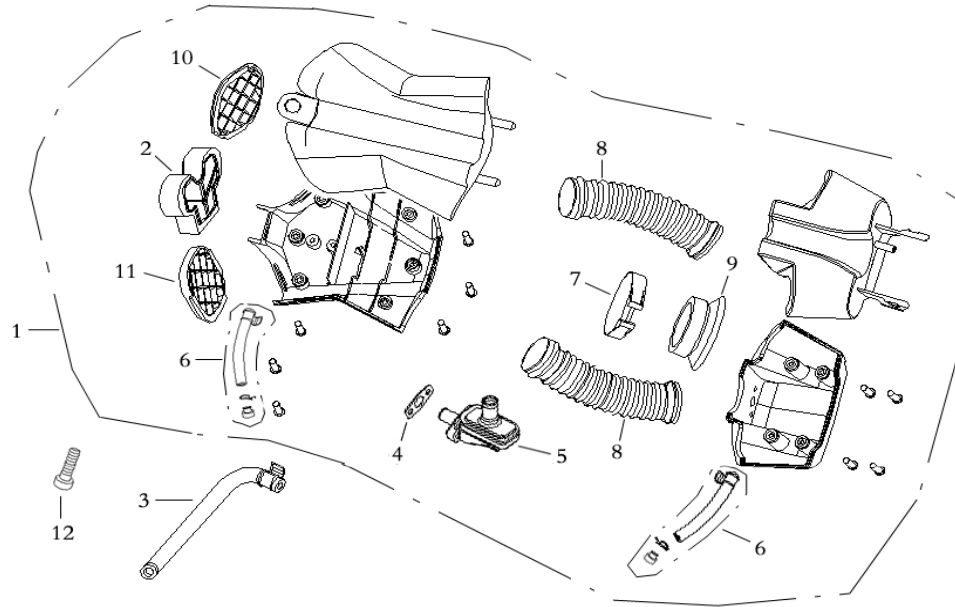

F-10
Air Filter Assy

ITEM	PART NO.	DESCRIPTION	QTY
1	17200-FY20-000	Air Filter Assy	1
2	17220-FY20-000	Filter Element Comp	1
3	18542-FY20-000	Tube with Clip	1
4	18543-FY20-000	Plumbago Washer	1
5	18541-FY20-000	Diaphragm Valve	1
6	17210-FY20-000	Leakage Tube Comp (long)	2
7	17230-FY20-000	Hose Clamp	1
8	17261-FY20-000	Connecting Tube	2
9	17262-FY20-000	Carburetor Socket	1
10	17266-FY20-000	Right Air Intake Fence	1
11	17267-FY20-000	Left Air Intake Fence	1
12	90117-06022-10C	Screw M6x22	1