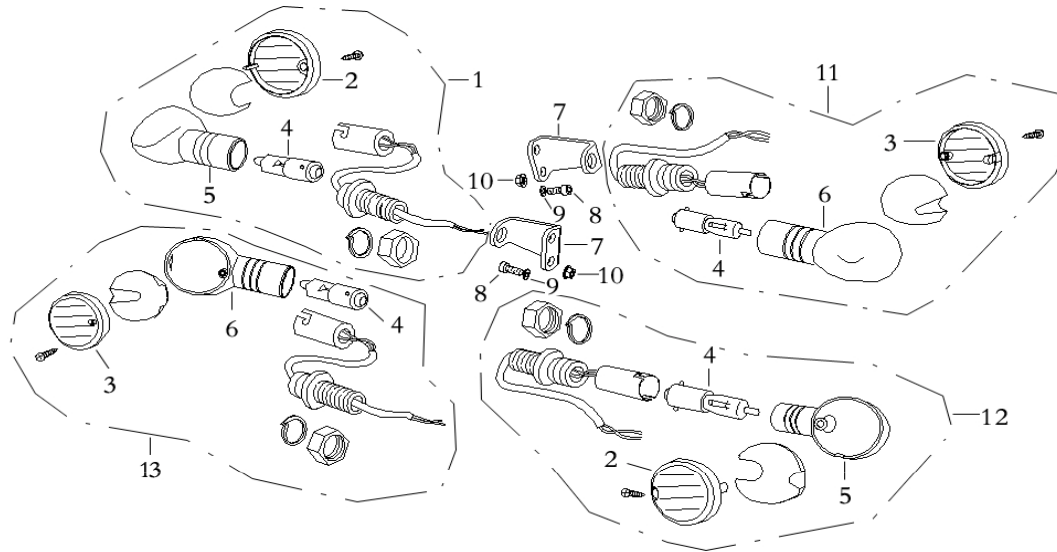

F-21

Seat Assy

ITEM	PART NO.	DESCRIPTION	QTY
1	77200-FY20-000	Seat Assy	1
2	90117-08045-10C	Bolt M8*45	4
3	GB93-87-08000-C	Spring Washer Ø8	4
4	17207-FY2-000	T- Bush	5
5	501A0-FY20-00A	Seat Holder (Silver)	1
	501A0-FY20-00Y	Seat Holder (Yellow)	1
	501A0-FY20-YGB	Seat Holder (Black)	1
6	90117-06022-10C	Screw M6x22	5
7	77263-FY20-000	Rubber Block	1
8	91165-FYGT2-000	Binder (3*145)	1
9	501A1-FY20-000	End Cap	2
	GB96-85-06000-C	Washer Ø6	2
11	77201-FY20-000	Rubber, Seat	5
12	87503-FYT3A-000	Rubber	2

F-22

Tail Light Assy

ITEM	PART NO.	DESCRIPTION	QTY
1	33720-FY20-YGB	Bracket, Rear License Plate (Black)	1
2	33791-FY20-YGB	Cable Lead Tube	1
3	90616-FYBQ-00C	Socket Screw M6x16	4
4	GB6187-86-06000-C	Lock Nut M6	6
5	GB6187-86-05000-C	Lock Nut M5	1
6	33741-FYT3A-000	Rear Reflector	1
7	33700-FY20-100	Tail Light Assy	1
8	GB95-85-06000-C	Washer Ø6	4
9	90614-FYBQ-00C	Screw M6x14	2
10	33745-FY20-YGB	Rear Reflector Holder (Black)	1

F-23

Indicator

ITEM	PART NO.	DESCRIPTION	QTY
1	33410-FY20-200	Front Indicator (Lh)	1
2	33425-FYBQ-000	Indicator Glass (Front Left, Rear Right)	2
3	33426-FYBQ-000	Indicator Glass (Front Right, Rear Left)	2
4	33422-FYBQ-000	Indicator Bulb (12V21W)	4
5	33511-FYBQ-000	Indicator Housing (Front Left, Rear Right)	2
6	33512-FYBQ-000	Indicator Housing (Front Right, Rear Left)	2
7	33430-FY20-100	Indicator Holder	2
8	90117-06016-10C	Screw M6x16	4
9	GB95-85-06000-C	Washer Ø6	4
10	GB6187-86-06000-C	Lock Nut M6	4
11	33420-FY20-200	Front Indicator (Rh)	1
12	33520-FY20-200	Rear Indicator (Rh)	1
13	33510-FY20-200	Rear Indicator (Lh)	1