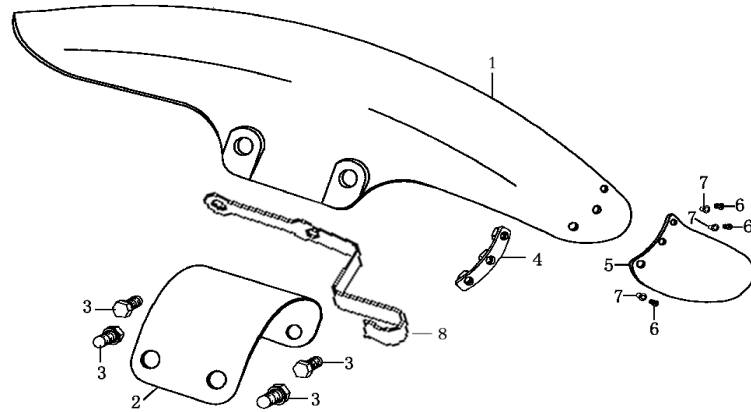

F-8
Front Fender

ITEM	PART NO.	DESCRIPTION	QTY
1	61100-FYBQ-00A	Front Fender (Silver)	1
	61100-FYBQ-00Y	Front Fender (Yellow)	1
	61100-FYBQ-YGB	Front Fender (Black)	1
2	61101-FYBQ-000	Front Fender Bracket	1
3	GB5783-86-08012-C	Bolt M8*12	4
4	61138-FY10-000	Front Splash Guard Bracket	1
5	61135-FYBQ-000	Front Splash Guard	1
6	GB818-85-05010-B	Crosshead Screw M5*10	3
7	61122-FY-000	T-Bush	3
8	46129-FYBQ-000	Fixing Lower Holder, Front Disc Brake Tube	1