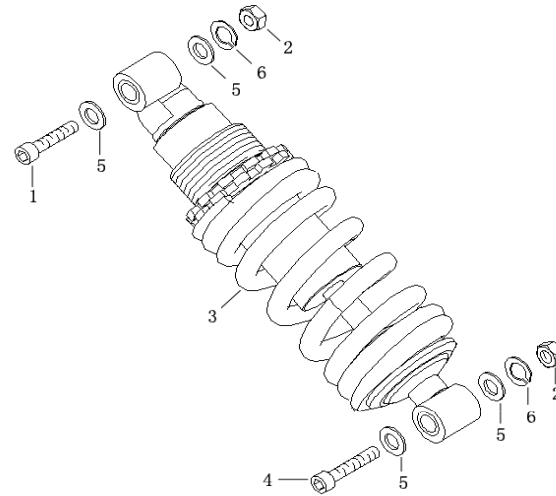

F-16

Rear Shock Absorber Assy

ITEM	PART NO.	DESCRIPTION	QTY
1	90117-10045-X10C	Socket Bolt M10*45*1.25	1
2	GB6170-86-10000X-C	Hexagon Nut M10*1.25	2
3	52400-FY20-00R	Rear Shock Absorber Assy (Red, 235)	1
	52400-FY20-YGB	Rear Shock Absorber Assy (Black, 235)	1
4	90117-10050-X10C	Bolt M10*50*1.25	1
5	GB95-85-10000-C	Washer Ø10	4
6	GB93-87-10000-C	Spring Washer Ø10	2