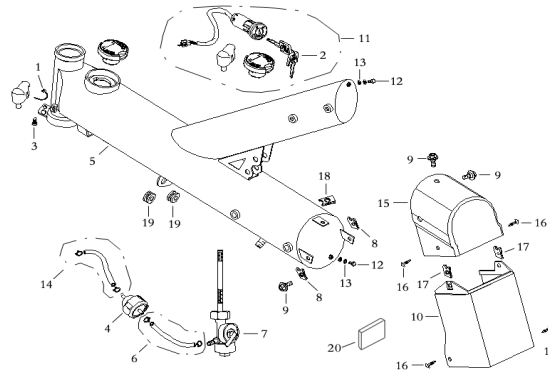

F-14
Frame Assy

ITEM	PART NO.	DESCRIPTION	QTY
1	91165-FYGT2-000	Binder	1
2	35001-FYBQ-000	Key (Blank)	1
3	GB819-85-05014-C	Screw M5*14	2
4	16910-FYT3A-000	Fuel Filter	1
5	50100-FY20-00A	Frame (Silver)	1
	50100-FY20-00Y	Frame (Yellow)	1
	50100-FY20-YGB	Frame (Black)	1
6	91100-FY20-110	Gasoline Hose	1
7	16950-FY20-000	Fuel Tap	1
8	90220-06000-00C	Clip Nut M6	2
9	90111-06014-C	Screw M6x14	3
10	31512-FY20-000	Battery Cover, Lower	1
11	35000-FY20-00R	Lock Set (Red)	1
	35000-FY20-YGB	Lock Set (Black)	1
12	GB5783-86-06008-C	Screw M6x8	2
13	16951-FYBQ-000	Seal Washer	4
14	91100-FY20-190	Gasoline Hose 2	1
15	31511-FY20-000	Battery Cover, Upper	1
16	GB845-85-48016-K	Tapping Screw 4.8*16	4
17	95183-05807-00	Clip Nut for Tapping Screws 4.8	4
18	90220-06000-K	Clip Nut M6	1
19	87503-FYT3A-000	Rubber	2
20	2GL-F139X-0000	Damper Rubber	1