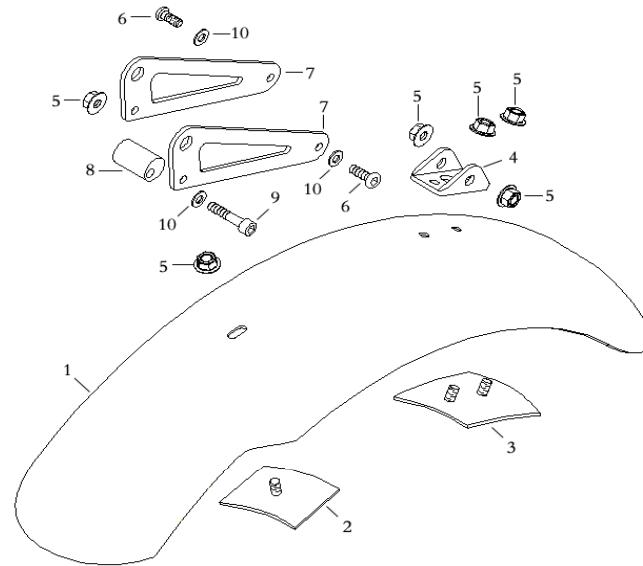

F-17

Rear Fender

ITEM	PART NO.	DESCRIPTION	QTY
1	80110-FYBQ-00A	Rear Fender (Silver)	1
	80110-FYBQ-00Y	Rear Fender (Yellow)	1
	80110-FYBQ-YGB	Rear Fender (Black)	1
2	80115-FYBQ-000	Reinforcement Plate, Rear Fender	1
3	80116-FYBQ-000	Reinforcement Plate, Rear Fender	1
4	80112-FYBQ-000	Mounting Bracket, Rear Fender	1
5	GB6187-86-06000-C	Lock Nut M6	6
6	90616-FYBQ-00C	Socket Screw M6×16	2
7	80114-FYBQ-000	Mounting Plate, Rear Fender	2
8	80113-FYBQ-000	Eccentric Bush, Rear Fender	1
9	90117-06045-10C	Socket Screw M6×45	1
10	GB95-85-06000-C	Washer Ø6	3