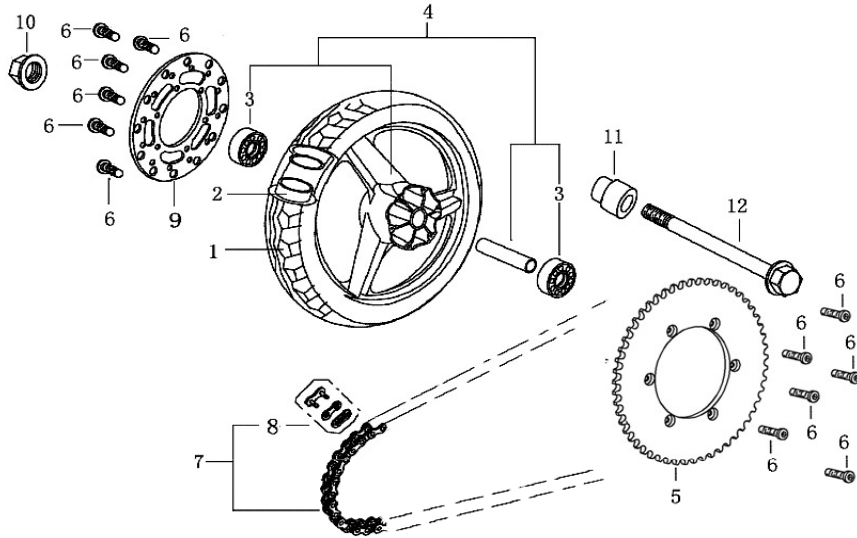

F-18

Rear Wheel Assy

ITEM	PART NO.	DESCRIPTION	QTY
1	42711-FYBQ-000	Tire, Rear Wheel (120/80-16)	1
2	42712-FYBQ-000	Tube, Rear Wheel	1
3	42657-FYBQ-000	Bearing 6202-2RS	2
4	42650-FY20-00A	Rear Wheel Rim Assy (Silver, DOT)	1
	42650-FY20-YGB	Rear Wheel Rim Assy (Black, DOT)	1
5	41201-FY20-000	Chain Wheel (428/46)	1
6	45361-FY20-000	Bolt M8*30	12
7	40520-FY20-000	O-Ring (428, 112 Links)	1
8	41210-FY20-000	Master Link, Chain (428)	1
9	43201-FY20-000	Rear Brake Disc	1
10	GB6187-86-14000X-C	Lock Nut M14x1.5	1
11	42315-FY20-000	Left Bush, Rear Wheel	1
12	42310-FY20-000	Rear Wheel Axle	1