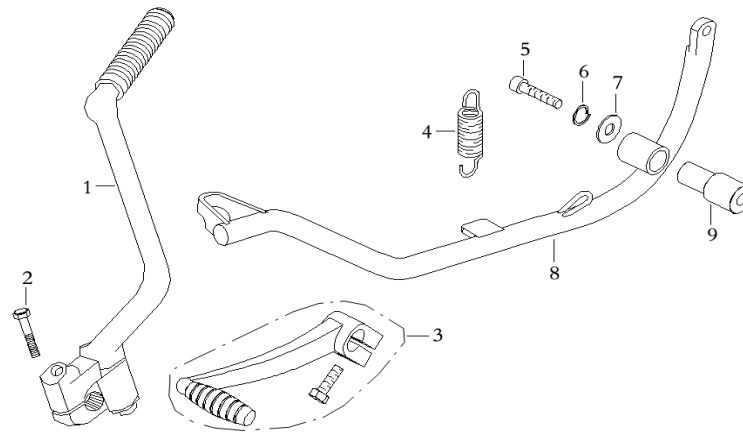

F-12
Rear Brake Pedal

ITEM	PART NO.	DESCRIPTION	QTY
1	28300-FYBQ-000	Starting Lever Assy	1
2	GB5783-86-08040-B	Bolt M8*40	1
3	23400-FYBQ-000	Gearshift Lever	1
4	43410-FYBQ-000	Rear Brake Pedal Spring	1
5	90117-08065-10C	Bolt M8*65	1
6	GB93-87-08000-C	Spring Washer Ø8	1
7	GB96-85-08000-C	Washer Ø8	1
8	43400-FYBQ-1YGB	Rear Brake Pedal (Black)	1
9	43401-FYBQ-000	Bush, Rear Brake Pedal	1