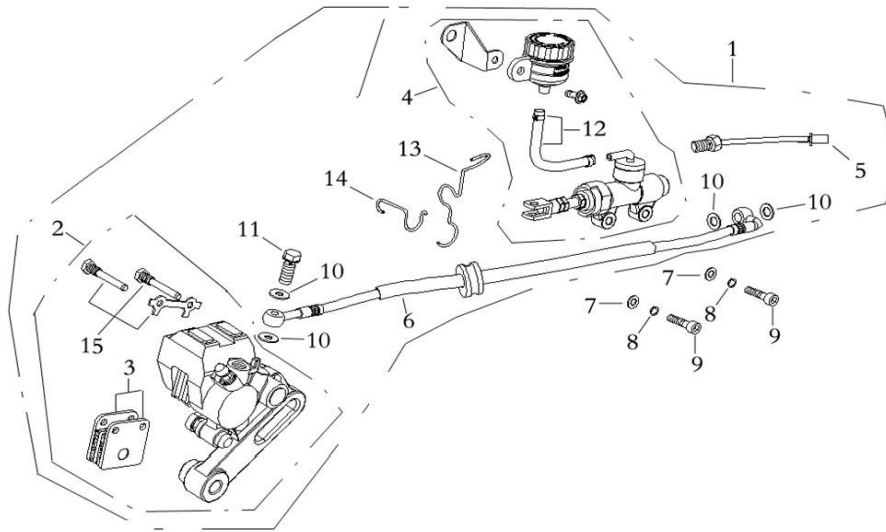

F-19

Rear Brake Assy

ITEM	PART NO.	DESCRIPTION	QTY
1	43200-FY20-00R	Rear Brake Assy (Red)	1
	43200-FY20-YGB	Rear Brake Assy (Black)	1
2	43210-FY20-00R	Rear Brake Caliper Assy (Red)	1
	43210-FY20-YGB	Rear Brake Caliper Assy (Black)	1
3	43235-FYBQ-300	Rear Brake Pad (Set)	1
4	43230-FYBQ-30R	Rear Brake Pump Assy (Red)	1
	43230-FYBQ-3YGB	Rear Brake Pump Assy (Black)	1
5	35360-FYBQ-300	Rear Brake Switch	1
6	43260-FYBQ-300	Brake Hose, Rear Brake	1
7	GB95-85-06000-C	Washer Ø6	2
8	GB93-87-06000-C	Spring Washer Ø6	2
9	90117-06025-10C	Screw M6x25	2
10	46016-FYBQ-000	Washer	4
11	46015-FYBQ-000	Hollow Bolt	1
12	43231-FY20-000	Brake Tube Comp	1
13	43232-FY20-000	Brake Hose Clamp	1
14	43233-FY20-000	Brake Hose Clamp	1