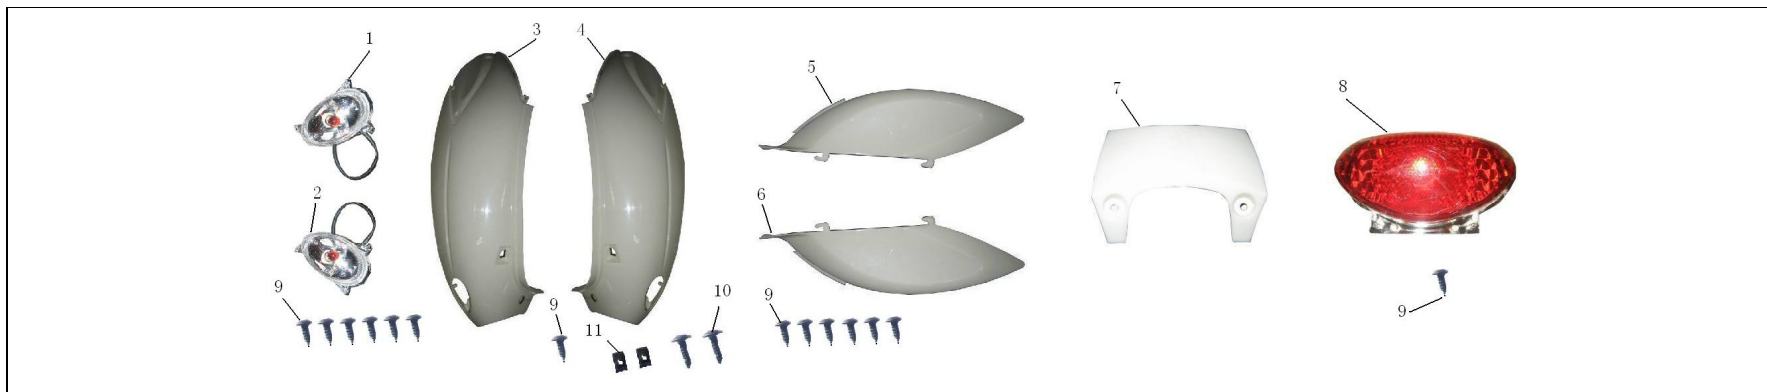

FIG .07

PLASTIC PARTS、TAILLIGHT ASSY

No	Code	Description	Quantity
1	B39A 070001	Rear L Turning light	1
2	B39A 070002	Rear R Turning light	1
3	B39A 070003	L.decorative plate	1
4	B39A 070004	R.decorative plate	1
5	B39A 070005	L.small plate,decorative plate	1
6	B39A 070006	R. small plate,decorative plate	1
7	B39A 070007	Rear.decorative plate	1
8	B39A 070008	Taillight assy.	1
9	B39A 070009	Tapping screw ST4.2×12	14
10	B39A 070010	Tapping screw ST4.8×16	2
11	B39A 070011	Clip 4.2	2