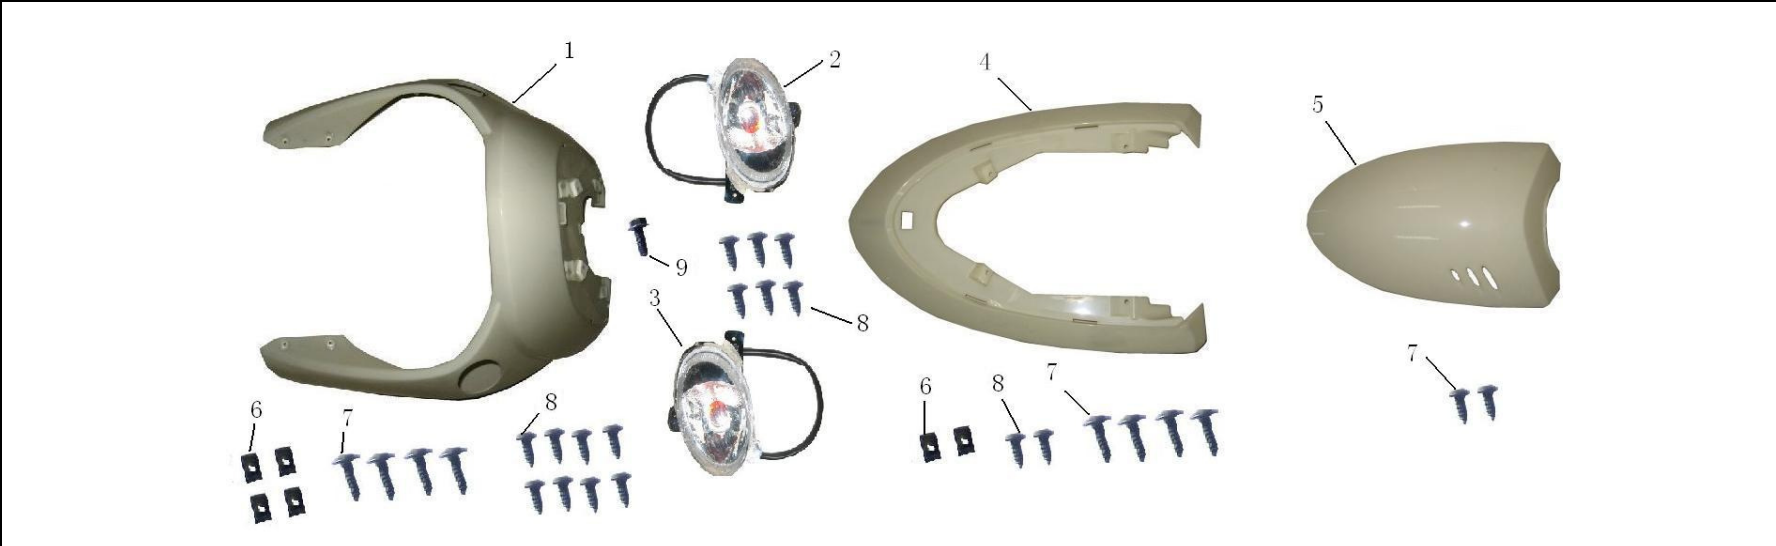

FIG .04
Front cover ASSY.

No	Code	Description	Quantity	)
1	B39A 040001	Front cover around	1	
2	B39A 040002	L.turning light	1	
3	B39A 040003	R.turning light	1	
4	B39A 040004	Front cover deck	1	
5	B39A 040005	Front cover	1	
6	B39A 040006	Clip 4.2	6	
7	B39A 040007	Tapping screw ST4.8×16	8	
8	B39A 040008	Tapping screw ST4.2×12	18	
9	B39A 040009	Bolt,hexagon M6×16	1