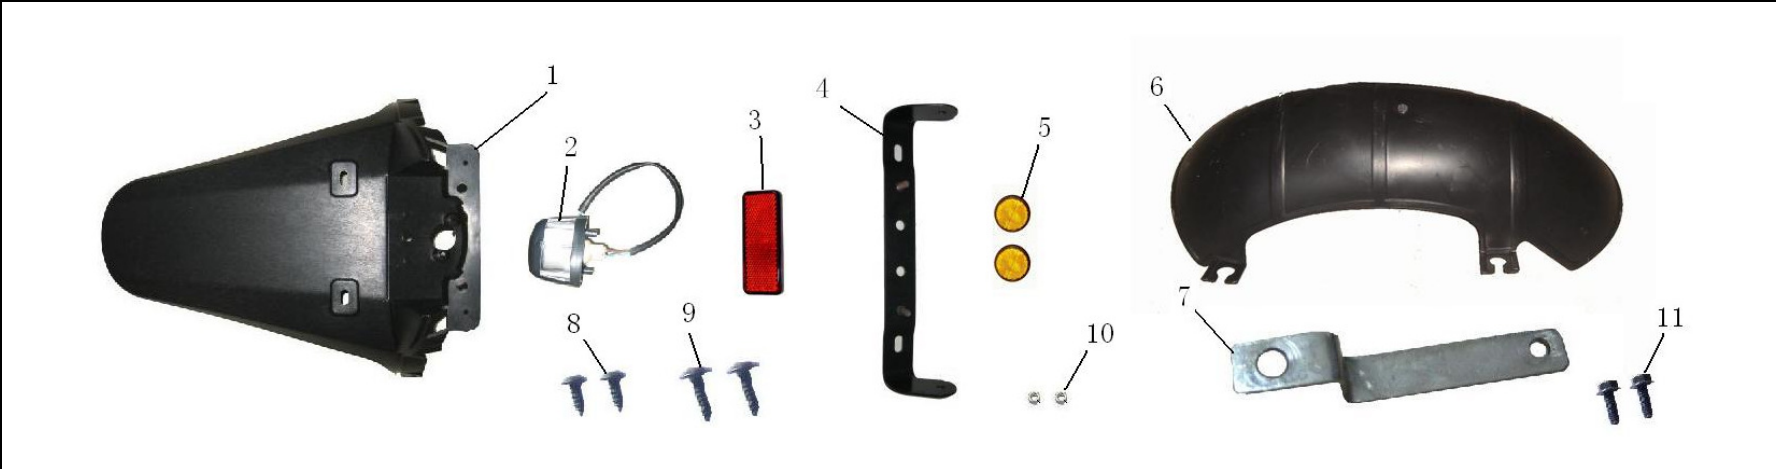

**FIG .15
REAR FENDER**

No	Code	Description	Quantity
1	B39A 150001	Rear fender	1
2	B39A 150002	License light	1
3	B39A 150003	Reflector	1
4	B39A 150004	Licens Bracke	1
5	B39A 150005	Side reflecter	2
6	B39A 150006	Fender,rear wheel	1
7	B39A 150007	Fender Bracket,rear wheel	1
8	B39A 150008	Tapping screw ST4.2×12	2
9	B39A 150009	Tapping screw ST4.2×12	6
10	B39A 150010	Hexagon nut M6	2
11	B39A 150011	Hexagon bolt M6×16	2