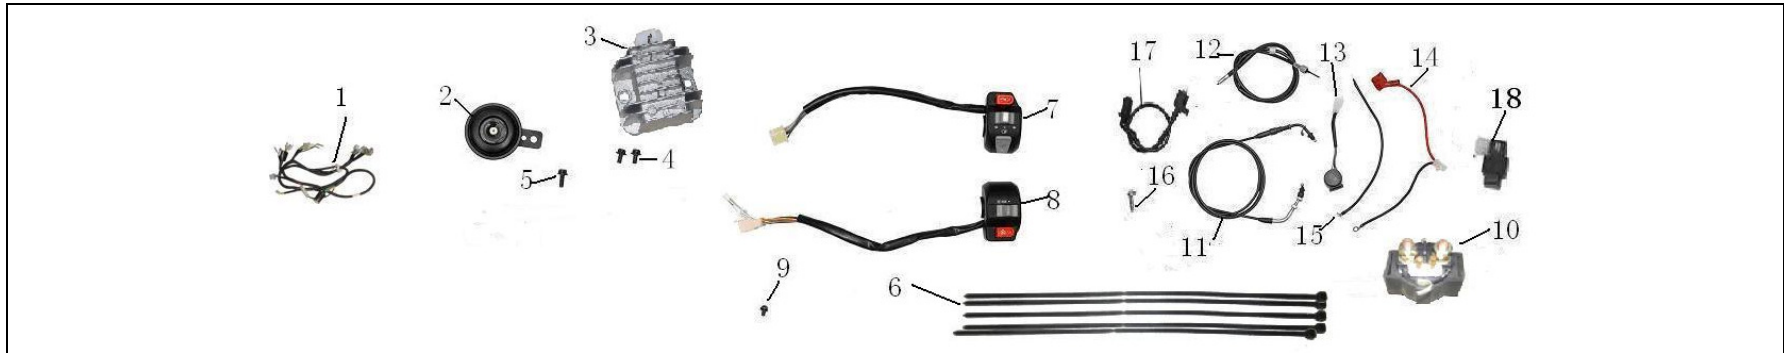

FIG .14
ELECTRIC

No	Code	Description	Quantity
1	B39A 140001	Main cable	1
2	B39A 140002	Electric horn	1
3	B39A 140003	Rectifier	1
4	B39A 140004	Bolt,hexagon M6×16	2
5	B39A 140005	Bolt,hexagon M6×12	1
6	B39A 140006	cincture	5
7	B39A 140007	L. switch assy	1
8	B39A 140008	R. switch assy	1
9	B39A 140009	Bolt,M5×10	1
10	B39A 140010	Relay	1
11	B39A 140011	Throttle cable	1
12	B39A 140012	Speedometer cable	1
13	B39A 140013	Flasher	1
14	B39A 140014	Power wire	1
15	B39A 140015	Grounding wire	1
16	B39A 140016	Pan bolt,M6×20	1
17	B39A 140017	High pressure package	1
18	B39A 140018	CDI	1