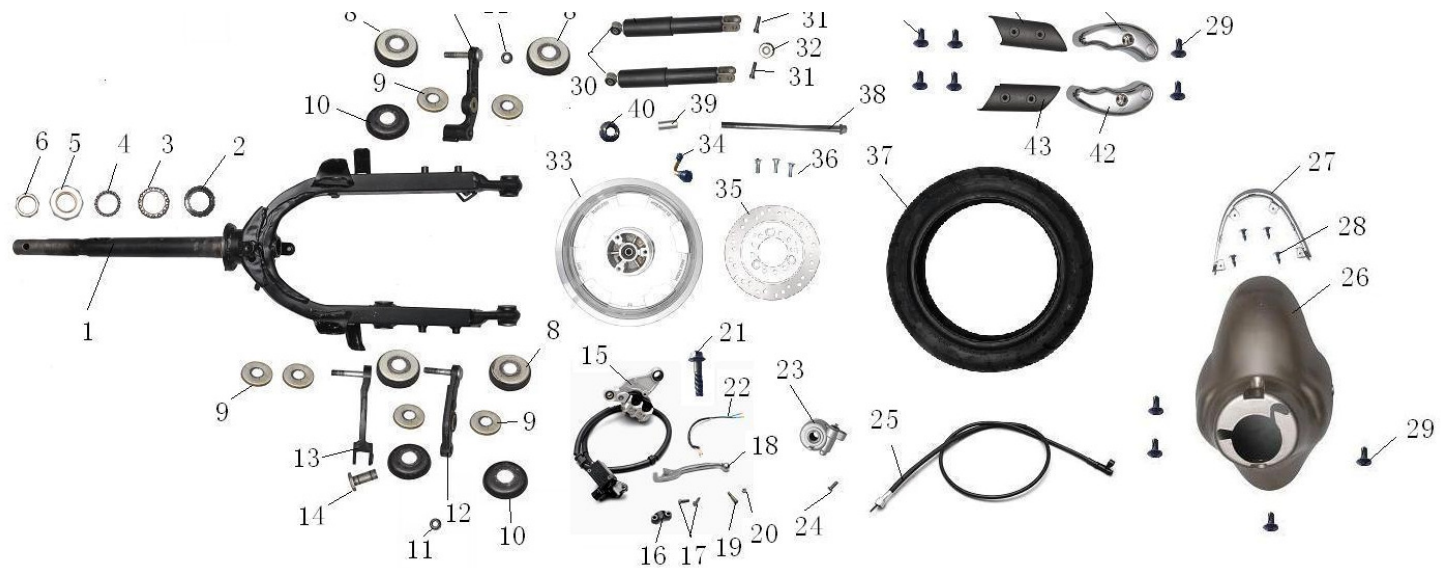

F-2 FRONT FORK ASSY):

No	Part No	Description	Qty	REMARKS
15	020015	Front brake assy.	1	
16	020016	Upper pump, front disk brake	1	
17	020017	Bolt,flange M6×25	2	
18	020018	Front brake lever	1	
19	020019	Front brake lever, bolt	1	
20	020020	Nut, Flange M6	1	
21	020021	Bolt, hexagon M8×35	1	
22	020022	Front brake line	1	
23	020023	Counter17 : 8	1	
24	020024	Bolt	1	
25	020025	Speedometer cable	1	
26	020026	Front fender	1	
27	020027	Front fender ornament	1	
28	020028	Screw,tapping ST4.2×16	4