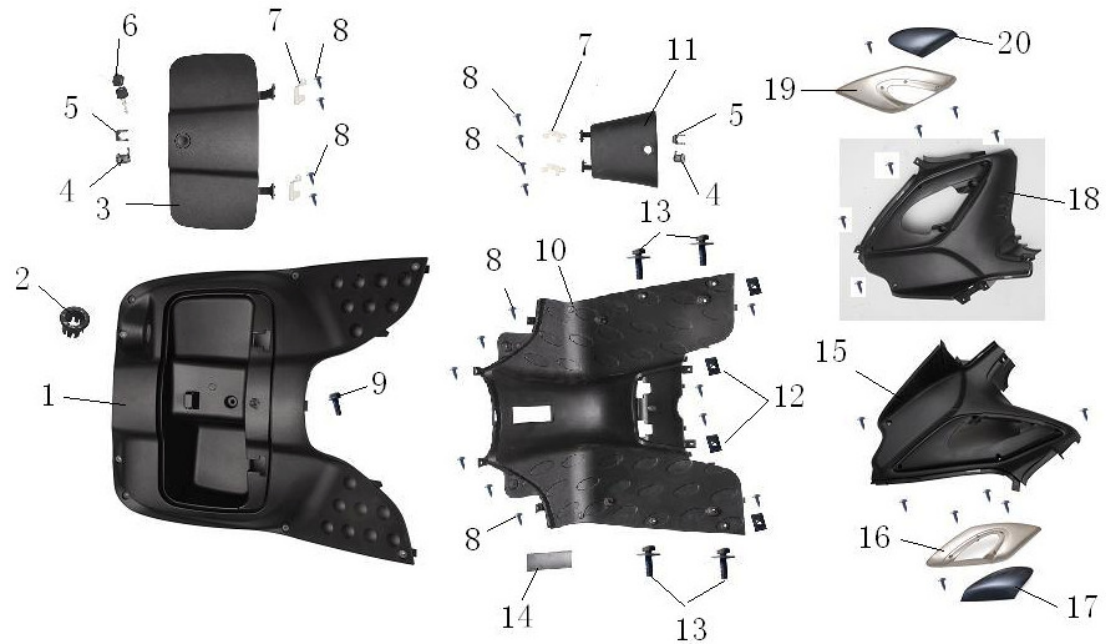

F-8 (LUGGAGE BOX ASSY):

No	Part No	Description	Qty	REMARKS
13	080013	Bolt, washer M6×16	4	
14	080014	VIN number cover	1	
15	080015	L. Luggage box	1	
16	080016	L. decoration, Luggage box	1	
17	080017	Small cover, L Luggage box	1	
18	080018	R. Luggage box	1	
19	080019	R. decoration, Luggage box	1	
20	080020	Small cover, R. Luggage box	1