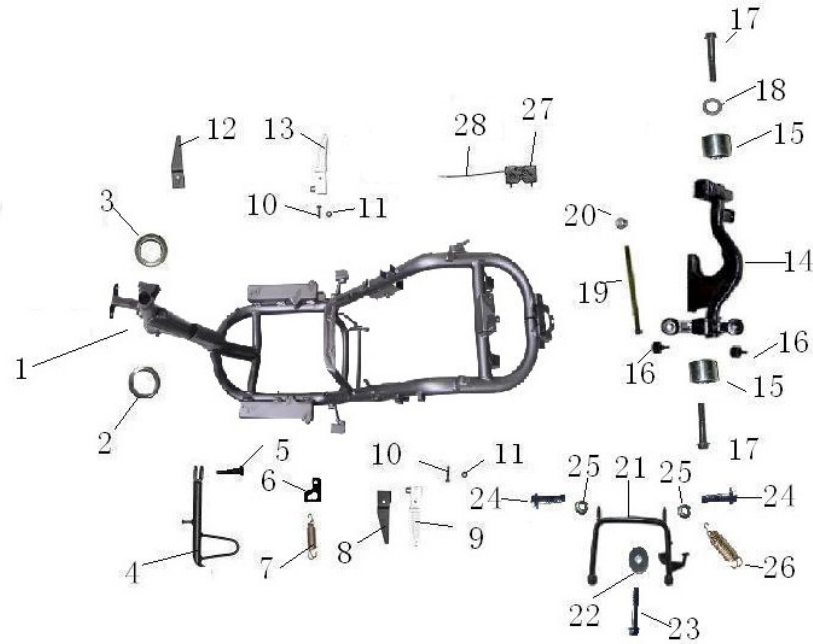

F-1 (FRAME ASSY):

No	Part No	Description	Qty	REMARKS
1	010001	Frame	1	
2	010002	Under balls. Bearing	1	
3	010003	Upper balls, bearing race	1	
4	010004	Side stand	1	
5	010005	Bolt,side stand	1	
6	010006	Spring, side stand hanger	1	
7	010007	Spring,side stand	1	
8	010008	L.footrest cover	1	
9	010009	L. footrest	1	
10	010010	Bolt,flange M6×40	2	
11	010011	Nut, Flange M6	2	
12	010012	Right .footsie cover	1	
13	010013	Right .footrest	1	
14	010014	Hanger	1	
15	010015	Cushion Bush of hanger	2	

F-1 (FRAME ASSY):

No	Part No	Description	Qty	REMARKS
16	010016	Rubber of hanger	2	
17	010017	Bolt,flange M10×55	2	
18	010018	Bush of Hanger	1	
19	010019	Engine Hanger axes M10×220	1	
20	010020	Lock Nut, Flange M10	1	
21	010021	Main stand	1	
22	010022	Rubber,main stand	1	
23	010023	Rubber,main stand of Bolt M6×30	1	
24	010024	Bolt,flange M8×25	2	
25	010025	Bush	2	
26	010026	Sping,mainstand	1	
27	010027	Seat lock	1	
28	010028	Cable, seat lock	1	

F-2 (FRONT FORK ASSY):

No	Part No	Description	Qty	REMARKS
1	020001	Front fork	1	
2	020002	Under balls, bearing race	1	
3	020003	Race, steering bottom ball	1	
4	020004	Race, steering top ball	1	
5	020005	Under balls, bearing race	1	
6	020006	Lock nut	1	
7	020007	Left rocker	1	
8	020008	Ring,dustproof A	4	
9	020009	Ring,dustproof B	6	
10	020010	Ring,dustproof C	3	
11	020011	Lock Nut, Flange M10	2	
12	020012	Right rocker	1	
13	020013	Front brake rocker	1	
14	020014	Below pumb, axes	1	

F-10 (REAR PLASTIC PARTS ASSY) :

No	Part No	Description	Qty	
1	100001	L. decorative plate	1	
2	100002	Seat lock	1	
3	100003	Bracket, seat lock	1	
4	100004	Clip	1	
5	100005	Left regula	1	
6	100006	Clip	4	
7	100007	Screw, tapping ST4.2x16	18	
8	100008	Bolt, flange M6x12	2	
9	100009	R, protecting plate	1	
10	100010	Right regula	1	
11	100011	Empennage	1	
12	100012	Taillight	1	
13	100013	Nut, hexagon M6	3	