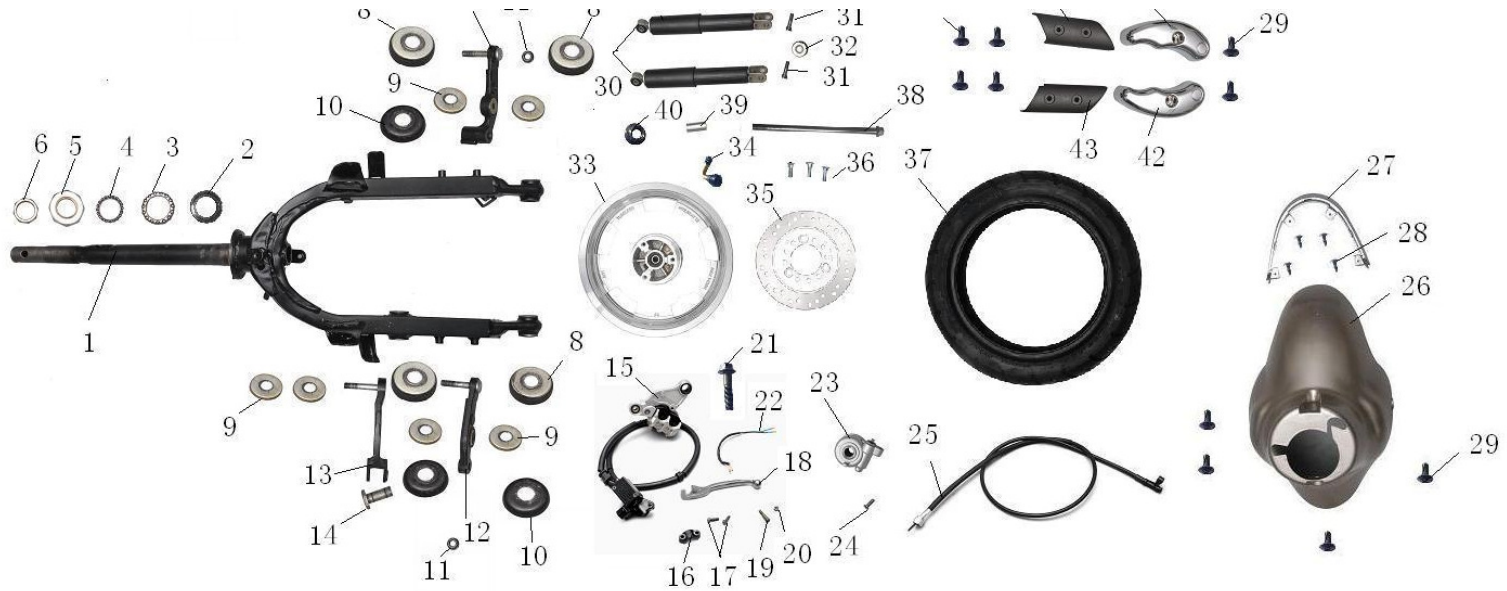

F-1 (FRAME ASSY):

No	Part No	Description	Qty	REMARKS
1	010001	Frame	1	
2	010002	Under balls. Bearing	1	
3	010003	Upper balls, bearing race	1	
4	010004	Side stand	1	
5	010005	Bolt,side stand	1	
6	010006	Spring, side stand hanger	1	
7	010007	Spring,side stand	1	
8	010008	L.footrest cover	1	
9	010009	L. footrest	1	
10	010010	Bolt,flange M6×40	2	
11	010011	Nut, Flange M6	2	
12	010012	Right .footsie cover	1	
13	010013	Right .footrest	1	
14	010014	Hanger	1	
15	010015	Cushion Bush of hanger	2	

F-1 (FRAME ASSY):

No	Part No	Description	Qty	REMARKS
16	010016	Rubber of hanger	2	
17	010017	Bolt,flange M10×55	2	
18	010018	Bush of Hanger	1	
19	010019	Engine Hanger axes M10×220	1	
20	010020	Lock Nut, Flange M10	1	
21	010021	Main stand	1	
22	010022	Rubber,main stand	1	
23	010023	Rubber,main stand of Bolt M6×30	1	
24	010024	Bolt,flange M8×25	2	
25	010025	Bush	2	
26	010026	Sping,mainstand	1	
27	010027	Seat lock	1	
28	010028	Cable, seat lock	1	

F-2 (FRONT FORK ASSY):

No	Part No	Description	Qty	REMARKS
1	020001	Front fork	1	
2	020002	Under balls, bearing race	1	
3	020003	Race, steering bottom ball	1	
4	020004	Race, steering top ball	1	
5	020005	Under balls, bearing race	1	
6	020006	Lock nut	1	
7	020007	Left rocker	1	
8	020008	Ring,dustproof A	4	
9	020009	Ring,dustproof B	6	
10	020010	Ring,dustproof C	3	
11	020011	Lock Nut, Flange M10	2	
12	020012	Right rocker	1	
13	020013	Front brake rocker	1	
14	020014	Below pumb, axes	1	

F-15 (TOOL):

No	Part No	Description	Qty
1	150001	Tool bag	1
2	150002	Grip, screwdriver	1
3	150003	Screwdriver	1
4	150004	Wrench, spark plug	1
5	150005	Spanner, inner hex	1
6	150006	Spanner, 10×12	1
7	150007	Spanner, 8×10	1
8	150008	Spanner, 14×17	1