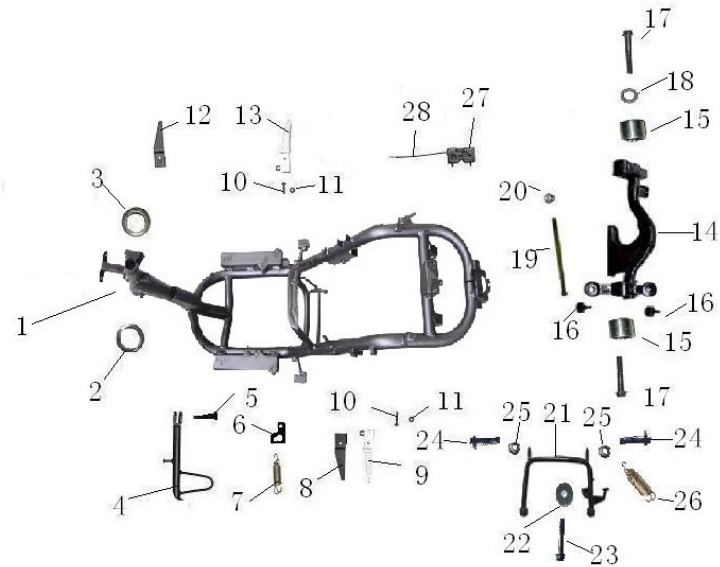

F-1 (FRAME ASSY):

No	Part No	Description	Qty	REMARKS
1	010001	Frame	1	
2	010002	Under balls. Bearing	1	
3	010003	Upper balls, bearing race	1	
4	010004	Side stand	1	
5	010005	Bolt,side stand	1	
6	010006	Spring, side stand hanger	1	
7	010007	Spring,side stand	1	
8	010008	L.footrest cover	1	
9	010009	L. footrest	1	
10	010010	Bolt,flange M6×40	2	
11	010011	Nut, Flange M6	2	
12	010012	Right .footsie cover	1	
13	010013	Right .footrest	1	
14	010014	Hanger	1	
15	010015	Cushion Bush of hanger	2	

F-1 (FRAME ASSY):

No	Part No	Description	Qty	REMARKS
16	010016	Rubber of hanger	2	
17	010017	Bolt,flange M10×55	2	
18	010018	Bush of Hanger	1	
19	010019	Engine Hanger axes M10×220	1	
20	010020	Lock Nut, Flange M10	1	
21	010021	Main stand	1	
22	010022	Rubber,main stand	1	
23	010023	Rubber,main stand of Bolt M6×30	1	
24	010024	Bolt,flange M8×25	2	
25	010025	Bush	2	
26	010026	Sping,mainstand	1	
27	010027	Seat lock	1	
28	010028	Cable, seat lock	1	

F-2 (FRONT FORK ASSY):

No	Part No	Description	Qty	REMARKS
1	020001	Front fork	1	
2	020002	Under balls, bearing race	1	
3	020003	Race, steering bottom ball	1	
4	020004	Race, steering top ball	1	
5	020005	Under balls, bearing race	1	
6	020006	Lock nut	1	
7	020007	Left rocker	1	
8	020008	Ring,dustproof A	4	
9	020009	Ring,dustproof B	6	
10	020010	Ring,dustproof C	3	
11	020011	Lock Nut, Flange M10	2	
12	020012	Right rocker	1	
13	020013	Front brake rocker	1	
14	020014	Below pumb, axes	1	

F-10 (REAR PLASTIC PARTS ASSY) :

No	Part No	Description	Qty	
1	100001	L. decorative plate	1	
2	100002	Seat lock	1	
3	100003	Bracket, seat lock	1	
4	100004	Clip	1	
5	100005	Left regula	1	
6	100006	Clip	4	
7	100007	Screw, tapping ST4.2x16	18	
8	100008	Bolt, flange M6x12	2	
9	100009	R, protecting plate	1	
10	100010	Right regula	1	
11	100011	Empennage	1	
12	100012	Taillight	1	
13	100013	Nut, hexagon M6	3	