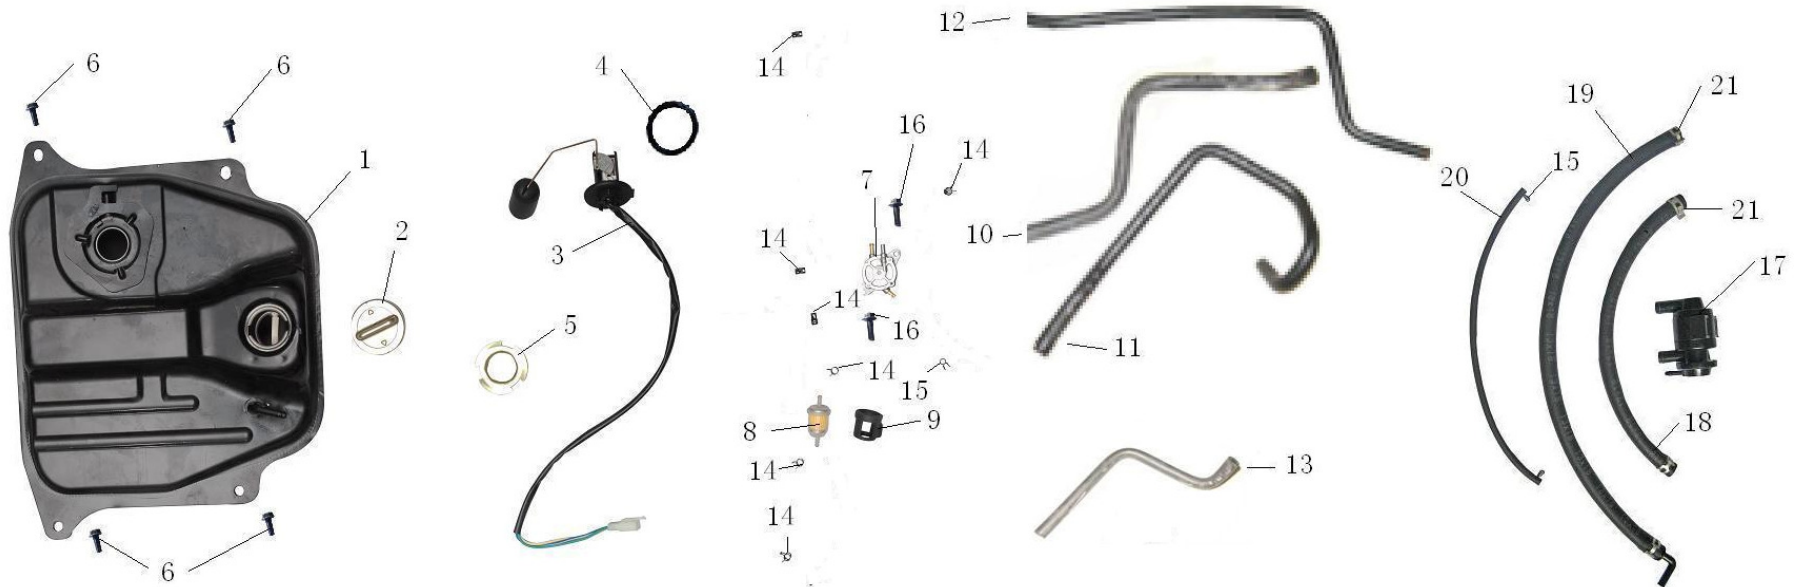

F-5 (FUEL TANK ASSY):

No	Part No	Description	Qty	REMARKS
13	050013	Tube,vacuum	1	
14	050014	Clip □	7	
15	050015	Clip II	3	
16	050016	Bolt,flange M6×16	2	
17	050017	cut-off valve	1	
18	050018	Pipe 350mm	1	
19	050019	Pipe 680mm	1	
20	050020	Tube,vacuum 350mm	1	
21	050021	Big clip	1