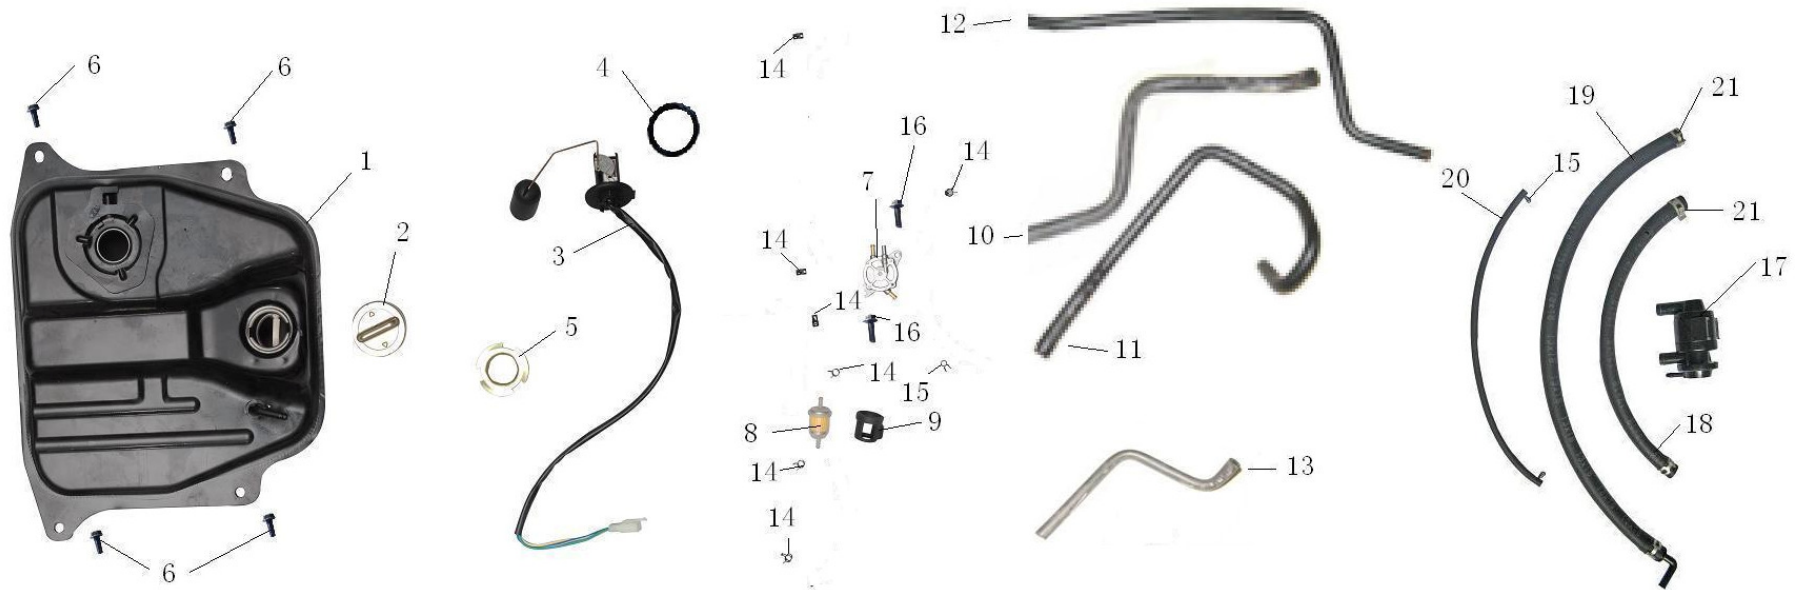

F-5 (FUEL TANK ASSY):

No	Part No	Description	Qty	REMARKS
1	050001	Tank, fuel	1	
2	050002	Fuel tank cap	1	
3	050003	Sensor, fuel	1	
4	050004	Washer, sealing	1	
5	050005	Press borad of Sensor, fuel	1	
6	050006	Bolt, flange M6x12	1	
7	050007	Pump vacuum	1	
8	050008	Filter	1	
9	050009	Cover fuel sensor	2	
10	050010	Pipe	2	
11	050011	Pipe	2	
12	050012	Pipe	1