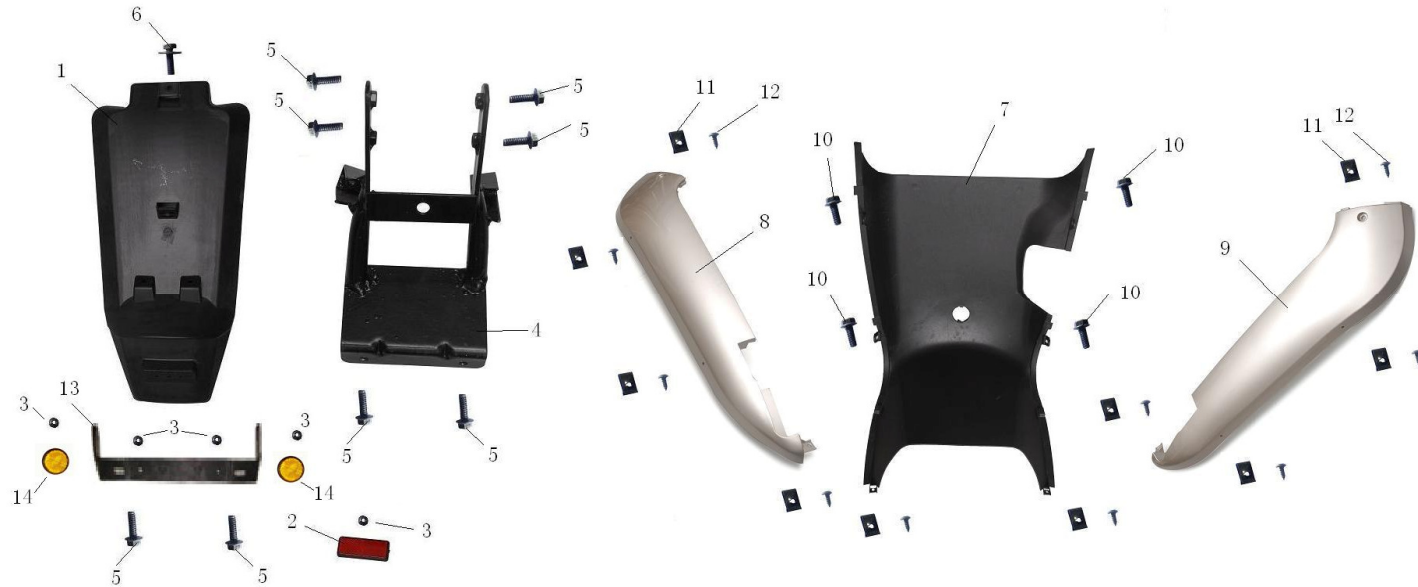

F-9 (FENDER ASSY):

No	Part No	Description	Qty	REMARKS
1	090001	Rear fender	1	
2	090002	Reflector	1	
3	090003	Nut, hexagon M6	5	
4	090004	Rear fender stand	1	
5	090005	Bolt, hexagon M6x12	8	
6	090006	Bolt, washer M6x16	1	
7	090007	Bottom board	1	
8	090008	Footplate ,left regula	1	
9	090009	Footplate ,right regula	1	
10	090010	Bolt, hexagon M6x12	4	
11	090011	Clip	10	
12	090012	Screw, tapping ST4.2x16	10	
13	090013	license bracket	1	
14	090014	Side reflector	2