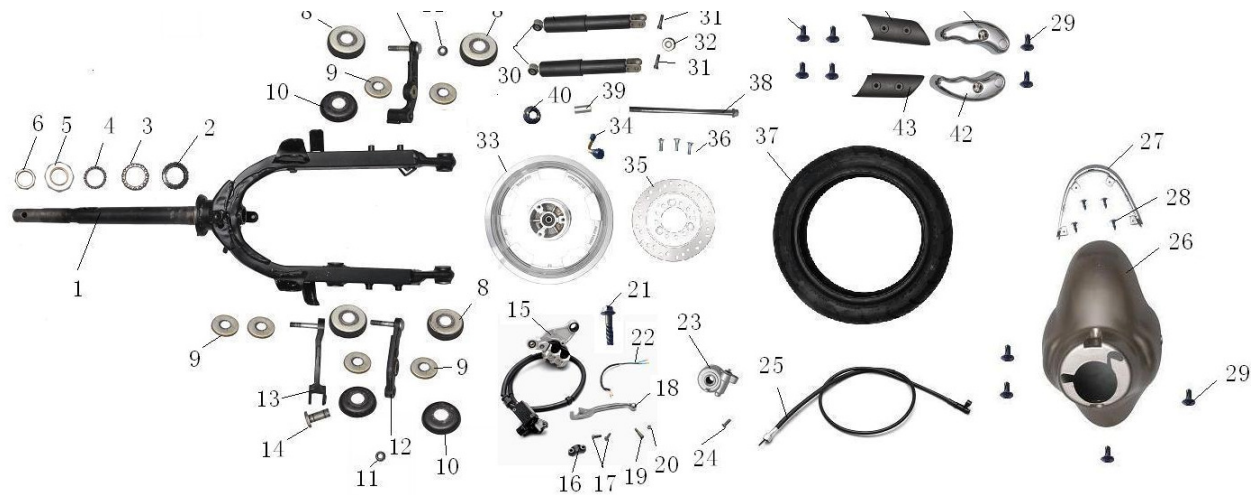

F-2 (FRONT FORK ASSY):

No	Part No	Description	Qty	REMARKS
29	020029	Bolt,flange M6×12	1	
30	020030	Front shock absorber	2	
31	020031	Bolt,flange M8×38	2	
32	020032	Nut, Flange M8	2	
33	020033	Front rim MT2.50×J12	1	
34	020034	Valve,tyre	2	
35	020035	Disc brake	2	
36	020036	Installing screw,brake disc	3	
37	020037	Tyre 120/70-12	1	
38	020038	Front-wheel and axle M12×242	1	
39	020039	Bush 44mm	1	
40	020040	Lock Nut, M12	1	
41	020041	Left rocker cover	1	
42	020042	Right rocker cover	1	
43	020043	Left front fork cover	1	
44	020044	Right front fork cover	1