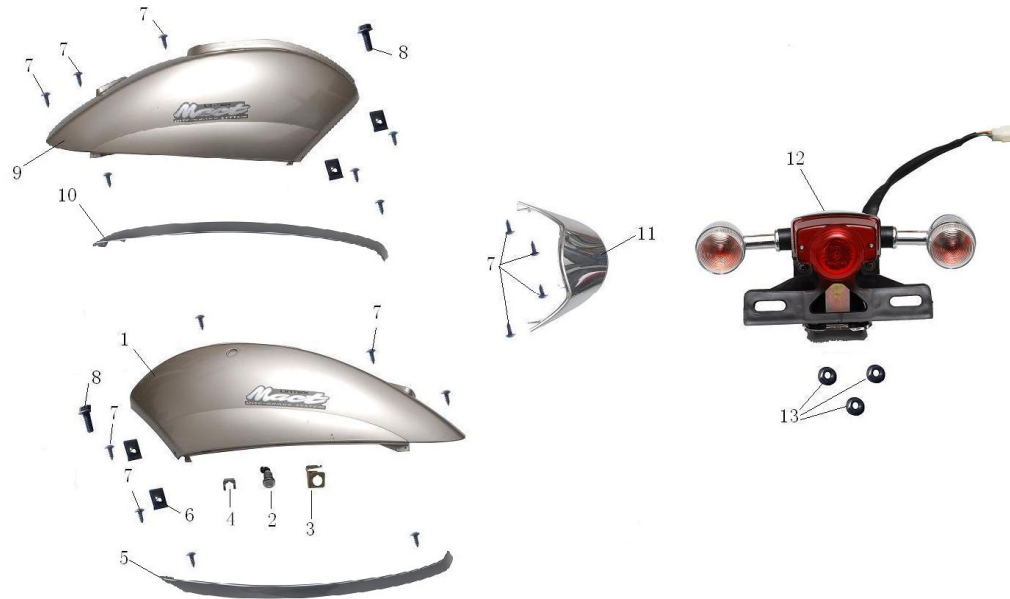

F-10 (REAR PLASTIC PARTS ASSY) :

No	Part No	Description	Qty	
1	100001	L. decorative plate	1	
2	100002	Seat lock	1	
3	100003	Bracket, seat lock	1	
4	100004	Clip	1	
5	100005	Left regula	1	
6	100006	Clip	4	
7	100007	Screw, tapping ST4.2x16	18	
8	100008	Bolt, flange M6x12	2	
9	100009	R, protecting plate	1	
10	100010	Right regula	1	
11	100011	Empennage	1	
12	100012	Taillight	1	
13	100013	Nut, hexagon M6	3