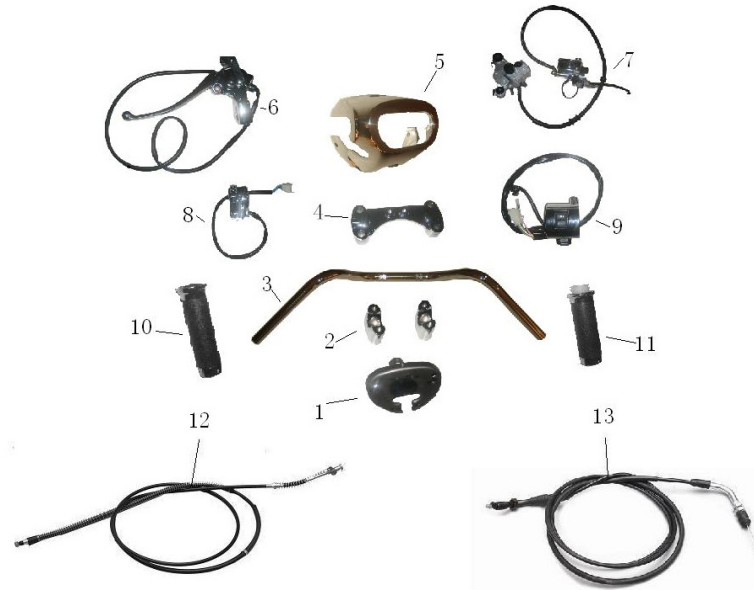

F-4 (STEERING HANDLE ASSY):

No	Part No	Description	Qty	REMARKS
1	040001	Holder, steering handle	1	
2	040002	Bracket,steering handle	2	
3	040003	Steering handle	1	
4	040004	Plate, steering handle	1	
5	040005	Cover, steering handle	1	
6	040006	Brake handle	1	
7	040007	Front brake assy.	1	
8	040008	Switch, left	1	
9	040009	Switch, right	1	
10	040010	Grip, Left handle	1	
11	040011	Throttle grip	1	
12	040012	Rear brake cable	1	
13	040013	Throttle cable	1