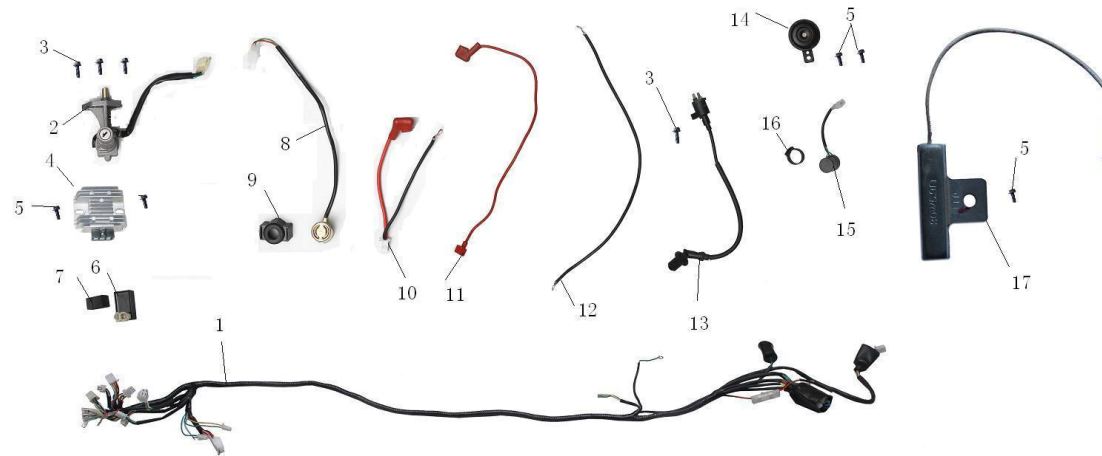

F-12 (ELECTRIC APPLIANCE ASSY):

No	Part No	Description	Qty	REMARKS
1	120001	Cable,main	1	
2	120002	Lock,ignition switch	1	
3	120003	Bolt,flange M6×16	4	
4	120004	Rectifier	1	
5	120005	Bolt,flange M6×12	4	
6	120006	CDI	1	
7	120007	Cover CDI	1	
8	120008	Starting relay	1	
9	120009	Cover starting relay	1	
10	120010	Negative wire	1	
11	120011	Positive wire	1	
12	120012	Grounding wire	1	
13	120013	Coil,ignition	1	
14	120014	Electric horn	1	
15	120015	Flasher	1	
16	120016	Flasher cover	1	
17	120017	Resistance	1