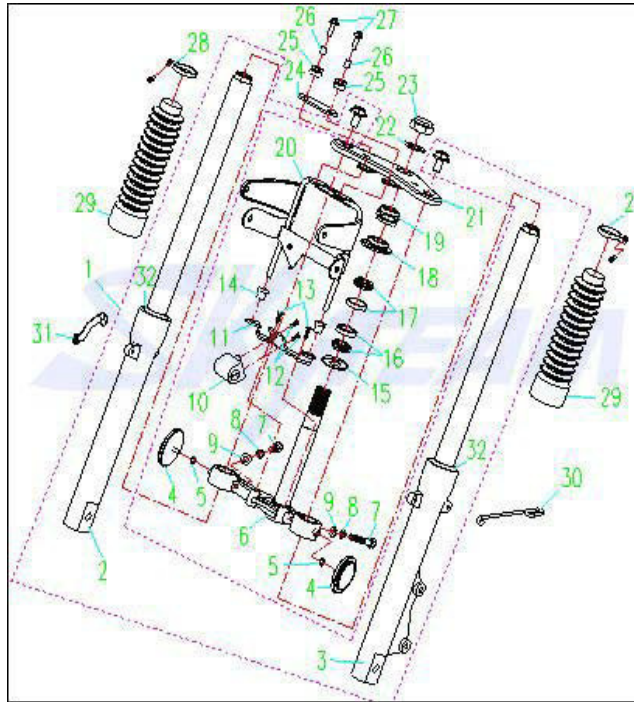

APE (ST125-10/ST50-10) FRAME PARTS CATALOGUE

Ref	Part Number	Part Name	QTY	125cc

Fig. 9 FRONT SUSPENSION

1	52000-23H00	Front Shock Absorber Assy	1	√
2	52100-23H00	Shock,Absorber,Front Rh	1	√
3	52200-23H00	Shock,Absorber,Front Lh	1	√
6	51410-23H00	Steering Stem	1	√
7	GB/T 5783 M8×35-Zn.DB	Bolt	2	√
8	GB/T 859 8-Zn.DB	Lock Washer	2	√
9	GB/T 97.1 8-140HV-Zn.DB	Washer	2	√
10	37300-16H10	Front Lock	1	√
11	46720-23H00	Mounting Plate, Lower	1	√
12	GB/T 819.1 M6×8-Zn.DB	Screw	2	√
13	GB/T 819.1 M6×16-Zn.DB	Screw	2	√
14	46705-14A00	Rubber	2	√
15	51632-Z1000	Washer	1	√
16	51660-Z1000	Needle Bearing	1	√
17	51650-Z1000	Needle Bearing	1	√
18	51643-Z1000	Dust Seal	1	√
19	51631-Z1000	Steering Nut	1	√
20	46710-23H00	Bracket, Head Lamp	1	√
21	51310-14A00	Steering Head	1	√
22	51612-Z1000	Washer	1	√
23	51633-Z1000	Steering Nut	1	√
24	51511-14A00	Decorative Plate	1	√
25	46421-15A00	Cushion	2	√
26	44415-15A00	Bushing	2	√
27	GB/T 16674 M6×25-Zn.DB	Bolt	2	√
28	52412-17H00	Clamp	2	√
29	52411-23H00	Dust Cover Roller	2	√
30	53119-Z1000	Clamp, Speedometer Cable	1	√
31	59242-Z1000	Clamp, Brake Tube	1	√
32	52223-23H00	Oil Seal	1	√