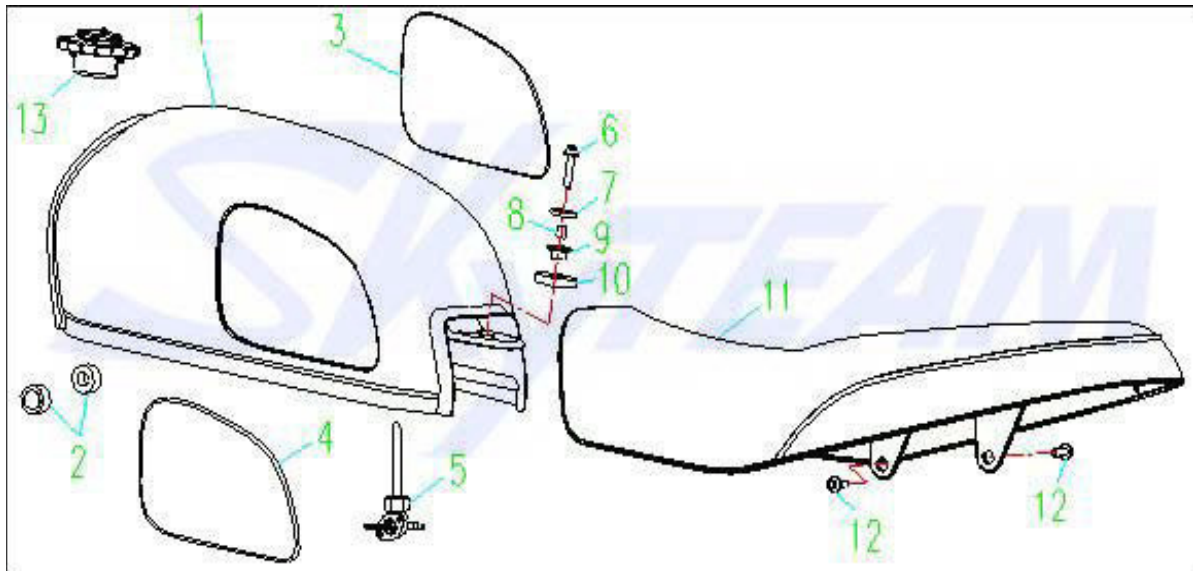

APE (ST125-10/ST50-10) FRAME PARTS CATALOGUE

Ref	Part Number	Part Name	QTY	125cc

Fig. 6 FUEL TANK & SEAT

1	44110-23H00	Fuel Tank Comp.	1	✓
2	44413-15A00	Cushion, Front	2	✓
3	44131-23H00	Fuel tank ornamentation, Rh	1	✓
4	44132-23H00	Fuel tank ornamentation, Lh	1	✓
5	44300-15A00	Fuel Cock	1	✓
6	GB/T 5783 M6×25-Zn.DB	Bolt	1	✓
7	44122-15A00	Washer	1	✓
8	44415-15A00	Bushing	1	✓
9	44414-15A00	Cushion	1	✓
10	44416-15A00	Cushion	1	✓
11	45100-23H00	Seat Assy	1	✓
12	GB/T 16674 M8×20-Zn.DB	Bolt	1	✓
13	37300-23H00	Fuel Tank Cap	1	✓