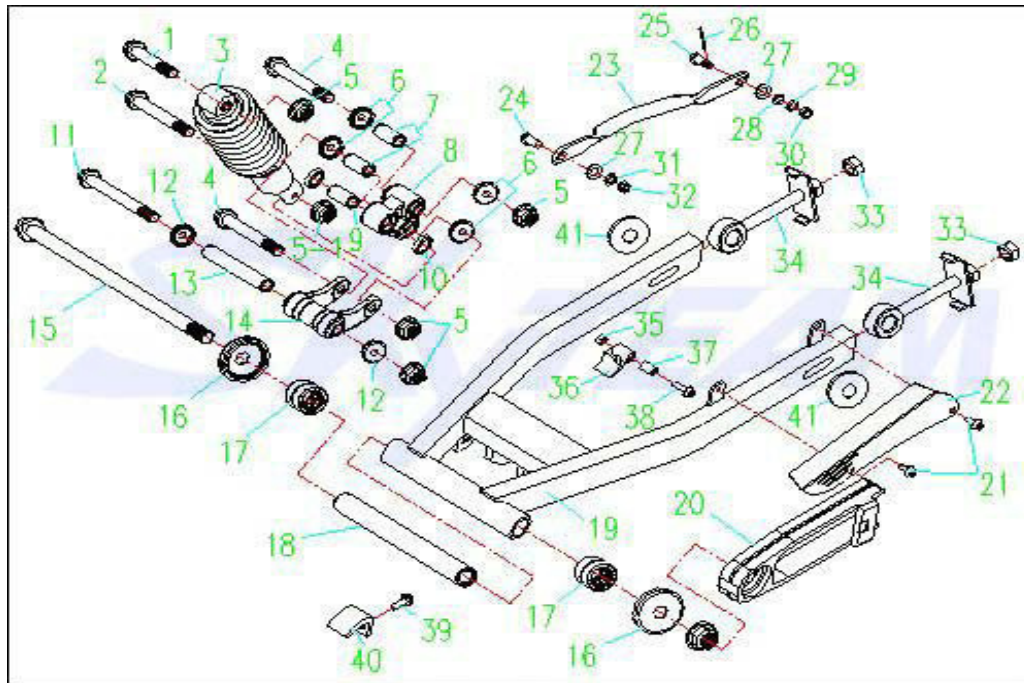

APE (ST125-10/ST50-10) FRAME PARTS CATALOGUE

Ref	Part Number	Part Name	QTY	125cc

Fig. 12 REAR SUSPENSION

31	GB/T 859 10-Zn.DB	Lock Washer	1	✓
32	GB/T 6187.1 M10×1.25-Zn.DB	Nut	1	✓
33	GB/T 6170 M8-Zn.DB	Nut	2	✓
34	61410-23H00	Adjuster, Chain	2	✓
35	GB/T 6170 M6-Zn.DB	Nut	1	✓
36	41211-10H00	Slider,Chain(Upper)	1	✓
37	41212-10H00	Bushing	1	✓
38	GB/T5783 M6×30-Zn.DB	Bolt	1	✓
39	GB/T 16674 M6×12-Zn.DB	Bolt	1	✓
40	61411-10H00	Slider,Chain(Lower)	1	✓
41	GB/T 97.1 12-140HV-Zn.DB	Washer	2	✓