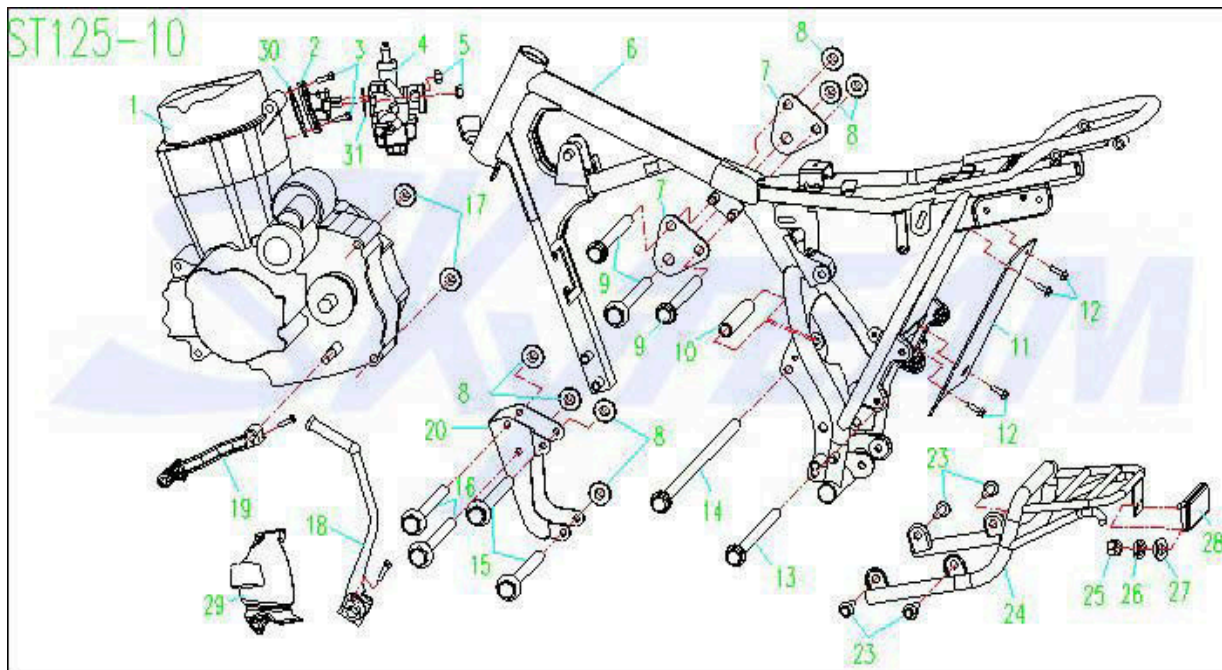

APE (ST125-10/ST50-10) FRAME PARTS CATALOGUE

Ref	Part Number	Part Name	QTY	125cc
-----	-------------	-----------	-----	-------

Fig. 6 FUEL TANK & SEAT

1	44110-23H00	Fuel Tank Comp.	1	✓
2	44413-15A00	Cushion, Front	2	✓
3	44131-23H00	Fuel tank ornamentation, Rh	1	✓
4	44132-23H00	Fuel tank ornamentation, Lh	1	✓
5	44300-15A00	Fuel Cock	1	✓
6	GB/T 5783 M6×25-Zn.DB	Bolt	1	✓
7	44122-15A00	Washer	1	✓
8	44415-15A00	Bushing	1	✓
9	44414-15A00	Cushion	1	✓
10	44416-15A00	Cushion	1	✓
11	45100-23H00	Seat Assy	1	✓
12	GB/T 16674 M8×20-Zn.DB	Bolt	1	✓
13	37300-23H00	Fuel Tank Cap	1	✓

APE (ST125-10/ST50-10) FRAME PARTS CATALOGUE

Ref	Part Number	Part Name	QTY	125cc
-----	-------------	-----------	-----	-------

Fig. 7 FRAME-EMBLEM

1	11000-23H00	Engine	1	✓
2	11010-23H00	Pipe in	1	✓
3	81115-Y1000	Bolt	2	✓
4	16100-23H00	Carburetor Assy	1	✓
5	GB/T 6170 M6-Zn.DB	Nut	2	✓
6	41100-23H00	Frame Comp	1	✓
7	41981-23H00	Upper Plate, Engine Mounting	2	✓
8	GB/T 6187.2 M8-DB	Nut	7	✓
9	44143-10H00	Bolt	3	✓
10	41213-23H00	Bushing	1	✓
11	63113-10H00	Mudguard , RR , Fender	1	✓
12	GB/T 16674 M6×16-Zn.DB	Bolt	4	✓
13	09213-10H00	Bolt	1	✓
14	09211-10H00	Bolt	1	✓
15	GB/T 5789 M8X98-DB	Bolt	2	✓
16	GB/T 5789 M8X80-DB	Bolt	2	✓
17	GB/T 6187.2 M10X1.25-DB	Nut	2	✓
18	26300-21H00	starting lever	1	✓
19	25600-21H00	Shift Pedal	1	✓
20	41990-23H00	Front Bracket, Engine Mounting	1	✓
23	GB/T 16674 M8×10-Zn.DB	Bolt	4	✓
24	46210-23H00	Rear Carrier	1	✓
25	GB/T 6170 M5-Zn.DB	Nut	1	✓
26	GB/T 859 5-Zn.DB	Lock Washer	1	✓
27	GB/T 97.1 5-140HV-Zn.DB	Washer	1	✓
28	38160-Y1000	Rear Reflector	1	✓
29	11001-23H00	Cover, Lh	1	✓
30	11013-18H00	Washer	1	✓
31	11014-18H00	Washer	1	✓