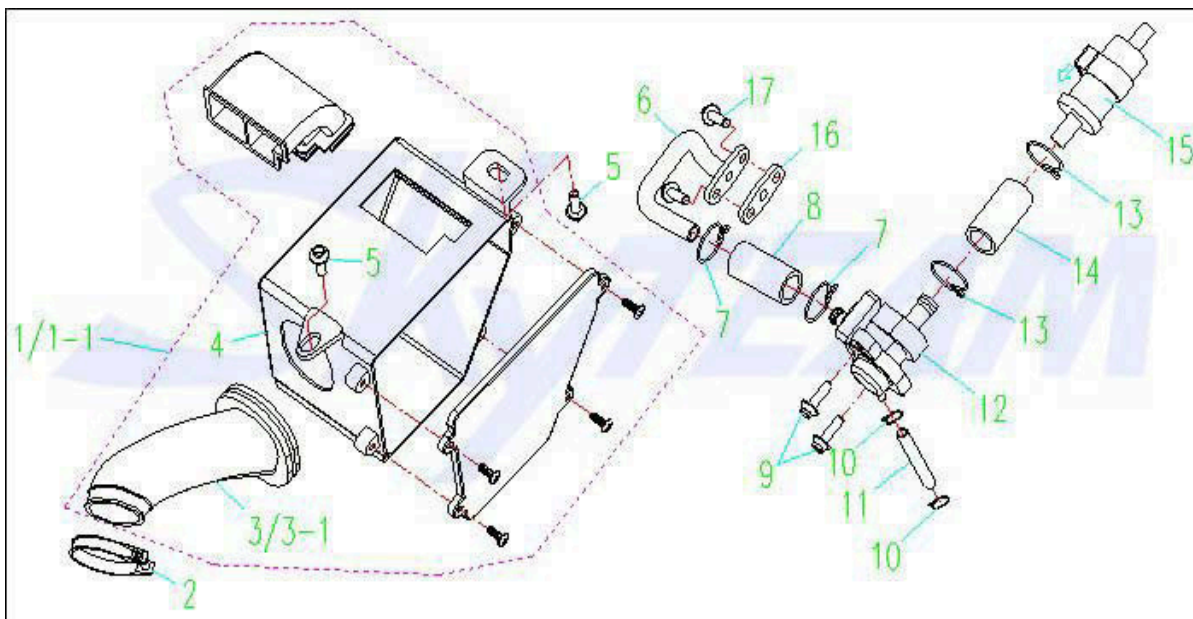

APE (ST125-10/ST50-10) FRAME PARTS CATALOGUE

Ref	Part Number	Part Name	QTY	125cc
-----	-------------	-----------	-----	-------

Fig. 1 ELECTRICAL COMPONENTS

1	36610-23H00	Wiring Harness	1	✓
2	31800-Y1000	Start Relay	1	✓
3	32900-15H00	CDI Unit	1	✓
4	33400-Y1000	Ignition Coil	1	✓
5	GB/T 16674 M6×16-Zn.DB	Bolt	2	✓
6	GB/T 16674 M6X12-Zn.DB	Bolt	3	✓
7	38500-14A00	Horn Assy	1	✓
8	33629-Z1000	Band,Battery	1	✓
9	33610-Y1000	Battery	1	✓
10	32800-Y1000	Rectifier Assy	1	✓
11	38620-Y1000	Flash Relay	1	✓
12	GB/T 16674 M8×16-Zn.DB	Bolt	2	✓
13	33620-23H00	Holder, Battery	1	✓

APE (ST125-10/ST50-10) FRAME PARTS CATALOGUE

Ref	Part Number	Part Name	QTY	125cc
-----	-------------	-----------	-----	-------

Fig. 3 AIR FILTER & SECOND AIR SYSTEM

1	13700-23H00	Air Filter	1	√
2	13711-Y1000	Clamp	1	√
3	13712-23H00	Outlet Tube , Air Cleaner	1	√
4	13701-10H00	Air Filter Body	1	√
5	GB/T 16674 M6×20-Zn.DB	Bolt	2	√
6	13770-23H00	Steel Pipe	1	√
7	09404-21H00	Clip	2	√
8	18442-21H00	Outlet Hose, Second Air System	1	√
9	GB/T 16674 M6×20-Zn.DB	Bolt	2	√
10	09404-21H00	Clip	2	√
11	18442-22H00	Inlet Hose, Second Air System	1	√
12	18420-21H00	Valve, Second Air System	1	√
13	09402-21H00	Clip	2	√
14	18443-23H00	Hose, Inlet Valve	1	√
15	13710-15H00	Filter	1	√
16	13740-Z1000	Graphite Gasket	1	√
17	GB/T 16674 M6×12-Zn.DB	Bolt	2	√