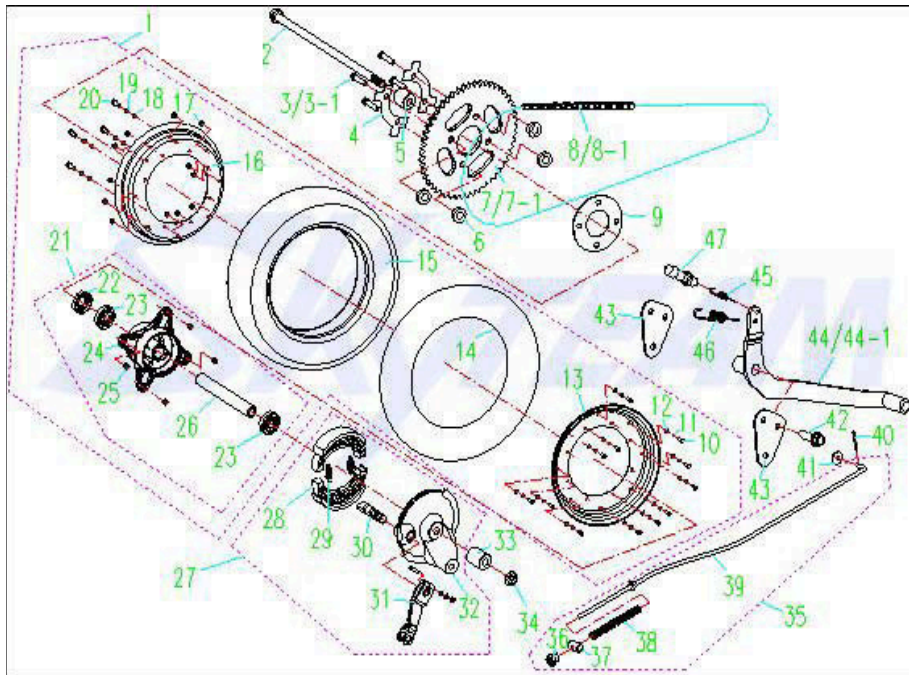

APE (ST125-10/ST50-10) FRAME PARTS CATALOGUE

Ref	Part Number	Part Name	QTY	125cc

Fig. 11 REAR WHEEL

1	65000-14A20	Rear Wheel Assy	1	✓
2	64711-23H00	Axle,Rear Wheel	1	✓
3	GB/T 5783 M10×1.25×35-9.8-	Bolt	4	✓
4	64512-18H00	Lock Plate, Sprocket	2	✓
5	64121-23H00	Bushing, Lh	1	✓
6	64513-23H00	Bushing	4	✓
7	64511-23H00	Sprocket,Rear(Z=32)	1	✓
8	08MA-104 GB/T 14212	Chain	1	✓
10	GB/T 5783 M6×16-Zn.DB	Bolt	12	✓
11	GB/T 859 6-Zn.DB	Lock Washer	12	✓
12	GB/T 97.1 6-140HV-Zn.DB	Washer	12	✓
13	54141-17H00	Rim, Rh	1	✓
14	55200-14A20	Tube, Inner	1	✓
15	55100-14A20	Tire	1	✓
16	54142-17H00	Rim, Lh	1	✓
17	GB/T 6187.1 M6-Zn.DB	Nut	12	✓
18	GB/T 97.1 8-140HV-Zn.DB	Washer	4	✓
19	GB/T 859 8-Zn.DB	Lock Washer	4	✓
20	GB/T5783 M8×35-8.8-Zn.DB	Bolt	4	✓
21	65300-Z1010	Hub, Rear Wheel Assy	1	✓
22	210213-Z1000	Dust Seal, Left	1	✓
23	60301 GB278-82	Bearing	2	✓
24	65320-Z1010	Hub, Rear Wheel	1	✓
25	210221-Z1000	Nut	4	✓
26	210207-Z1000	Bushing	1	✓
27	64200-Z1000	Panel Assy, Rear Hub	1	✓
28	64202-Z1000	Rear Brake Shoe	2	✓
29	64203-Z1000	Spring	2	✓
30	64204-Z1000	Cam, Rear Brake	1	✓
31	64205-Z1000	Lever, Rear Brake Cam	1	✓
32	64201-Z1000	Panel Comp, Rear Hub	1	✓
33	64122-23H00	Bushing, Rh	1	✓
34	GB/t 6187.2 M12×1.25-Zn.DB	Nut	1	✓
35	43300-23H00	Brake Rod Assy	1	✓
36	43314-Z1000	Nut	1	✓