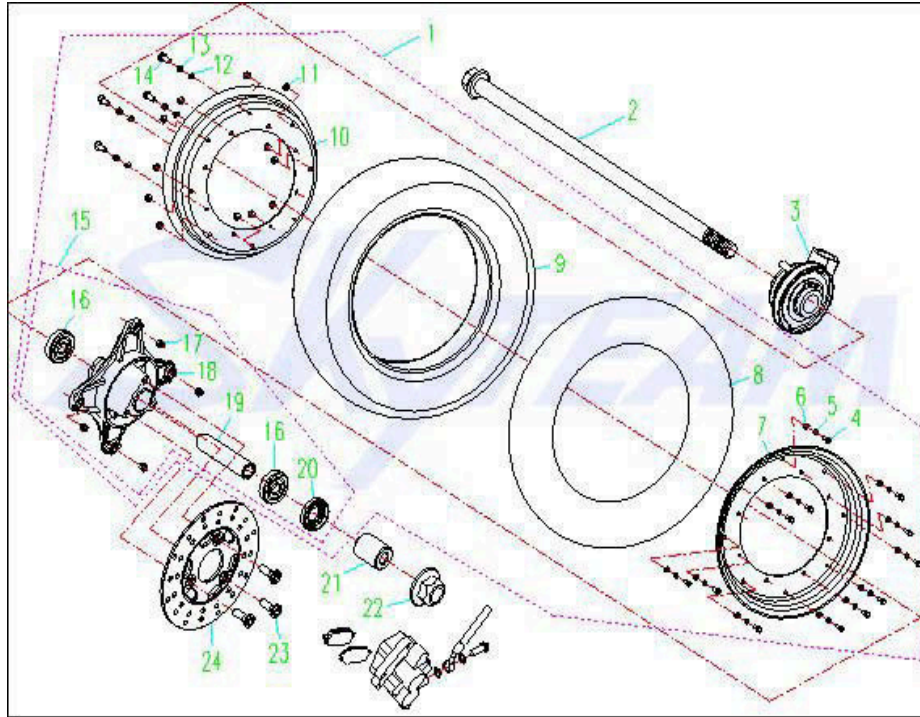

APE (ST125-10/ST50-10) FRAME PARTS CATALOGUE

Ref	Part Number	Part Name	QTY	125cc

Fig. 10 FRONT WHEEL

1	55000-14A20	Front Wheel Assy	1	√
2	54711-23H00	Axle, Front Wheel	1	√
3	54600-23H00	Gear Box Assy,Speedometer	1	√
4	GB/T 5783 M6×16-Zn.DB	Bolt	12	√
5	GB/T 859 6-Zn.DB	Lock Washer	12	√
6	GB/T 97.1 6-140HV-Zn.DB	Washer	12	√
7	54142-17H00	Rim, Lh	1	√
8	55200-14A20	Tube, Inner	1	√
9	55100-14A20	Tire	1	√
10	54141-17H00	Rim, Rh	1	√
11	GB/T 6187.1-86 M6-Zn.DB	Nut	12	√
12	GB/T 97.1 8-140HV-Zn.DB	Washer	4	√
13	GB/T 859 8-Zn.DB	Lock Washer	4	√
14	GB/T 5783 M8×35-Zn.DB	Bolt	4	√
15	54100-Z1000	Hub, Front Wheel Assy	1	√
16	60301 GB278	Bearing	2	√
17	210221-Z1000	Nut	4	√
18	54111-Z1000	Hub, Front Wheel	1	√
19	54123-Z1000	Bushing	1	√
20	09284-Z1000	Oil Seal	1	√
21	54121-23H00	Bush, Front Wheel, LH	1	√
22	GB/T 6187.2 M12×1.25-Zn.DB	Nut	1	√
23	58412-Z1000	Bolt	3	√
24	59414-23H00	Front Brake Disc	1	√