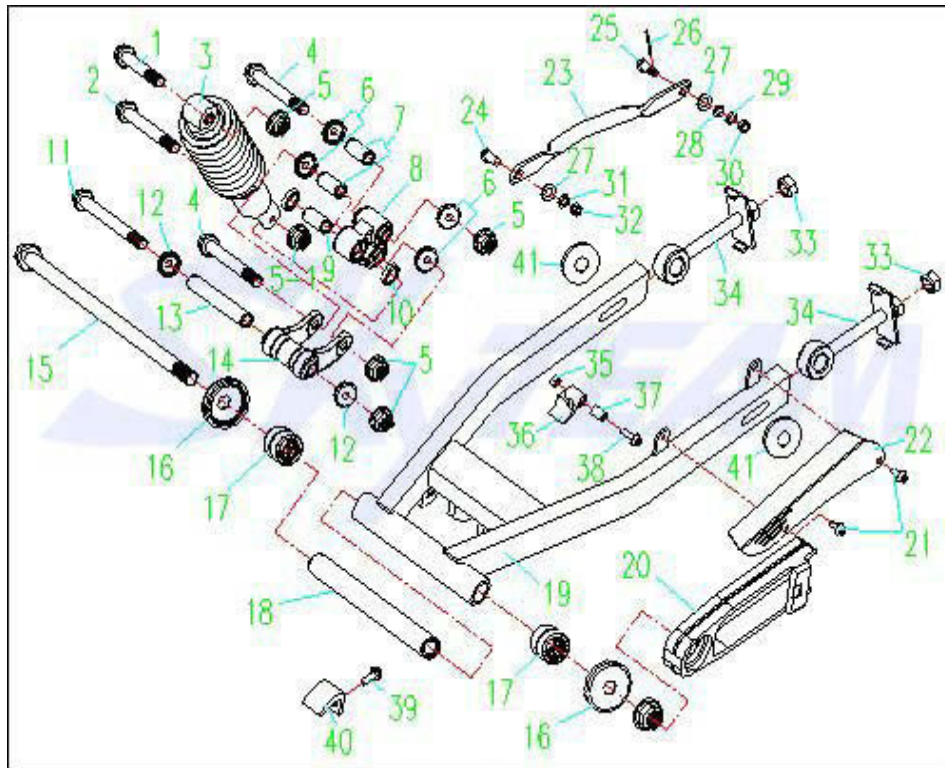

APE (ST125-10/ST50-10) FRAME PARTS CATALOGUE

Ref	Part Number	Part Name	QTY	125cc

Fig. 12 REAR SUSPENSION

1	GB/T 16674 M10×1.25×50-Zn.DJ	Bolt	1	✓
2	62112-10H00	Bolt	1	✓
3	62100-23H00	Rear Shock Absorber Assy	1	✓
4	61262-10H00	Bolt	2	✓
5	GB/T 6187.2 M10X1.25-Zn.DJ	Nut	4	✓
5-1	GB/T 6187.1-86 M8-Zn.DJ	Nut	1	✓
6	61266-10H10	Cap,Dust Seal	4	✓
7	61261-10H00	Collar,Connecting Rod Pivot	2	✓
8	61260-23H00	Arm Sub-Assy,Cushion	1	✓
9	61264-10H00	Collar,Shock Absorber (Lower)	1	✓
10	61267-10H00	Seal	2	✓
11	61271-10H00	Bolt	1	✓
12	61266-10H00	Cap,Dust Seal	2	✓
13	61272-10H00	Collar,Connecting Rod	1	✓
14	61270-10H00	Rod Sub-Assy,Shock Connecting	1	✓
15	64711-15A00	Axle	1	✓
16	61274-Y1000	Cap,Swingarm Dust Seal	2	✓
17	61277-22H00(GB/T5801-1994,	Need Bearing	2	✓
18	61275-23H00	Collar,Swing Arm	1	✓
19	61100-23H00	Swing Arm Assy	1	✓
20	61274-21H00	Slider,Chain	1	✓
21	GB/T 16674 M6×12-Zn.DB	Bolt	2	✓
22	61311-23H00	Chain Case	1	✓
23	65310-Z1000	Torque Link, Rear	1	✓
24	GB/T16674 M10×1.25×30-Zn.DB	Bolt	1	✓
25	70006-Z1000	Bolt	1	✓
26	GB/T 91 2×20-Zn.DB	Cotter Pin	1	✓
27	GB/T 97.1 10-140HV-Zn.DB	Washer	2	✓
28	GB/T 97.1 8-140HV-Zn.DB	Washer	1	✓
29	GB/T 859 8-Zn.DB	Lock Washer	1	✓
30	GB/T 6170 M8-Zn.DB	Nut	1	✓