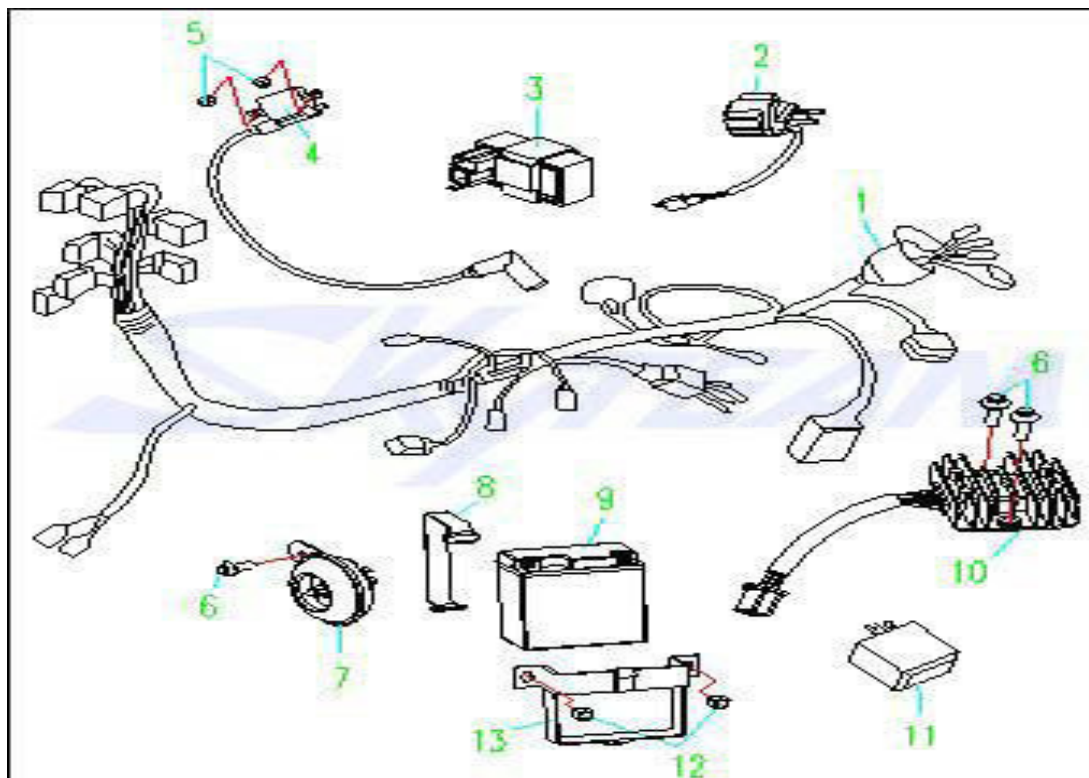

APE (ST125-10/ST50-10) FRAME PARTS CATALOGUE

Ref	Part Number	Part Name	QTY	125cc
-----	-------------	-----------	-----	-------

Fig. 1 ELECTRICAL COMPONENTS

1	36610-23H00	Wiring Harness	1	✓
2	31800-Y1000	Start Relay	1	✓
3	32900-15H00	CDI Unit	1	✓
4	33400-Y1000	Ignition Coil	1	✓
5	GB/T 16674 M6×16-Zn.DB	Bolt	2	✓
6	GB/T 16674 M6X12-Zn.DB	Bolt	3	✓
7	38500-14A00	Horn Assy	1	✓
8	33629-Z1000	Band,Battery	1	✓
9	33610-Y1000	Battery	1	✓
10	32800-Y1000	Rectifier Assy	1	✓
11	38620-Y1000	Flash Relay	1	✓
12	GB/T 16674 M8×16-Zn.DB	Bolt	2	✓
13	33620-23H00	Holder, Battery	1	✓

APE (ST125-10/ST50-10) FRAME PARTS CATALOGUE

Ref	Part Number	Part Name	QTY	125cc
-----	-------------	-----------	-----	-------

Fig. 2 SPEEDOMETER & Lamp

1	34100-15G00	Speedometer	1	✓
2	34103-15A00	Spring	1	✓
3	37100-15A00	Ignition Switch	1	✓
4	35123-14A00	Bolt	2	✓
5	GB/T 859 8-Zn.DB	Spring Washer	2	✓
6	GB/T 97.1 8-140HV-Zn.DB	Washer	2	✓
7	35122-14A00	Cushion, Headlamp Housing	2	✓
8	46710-23H00	Bracket, Head Lamp	1	✓
9	35310-17H00	Signal Lamp Assy, Front, Rh	1	✓
10	35210-17H00	Signal Lamp Assy, Front, Lh	1	✓
11	GB6187.1 M6-Zn.DB	Nut	4	✓
12	35608-17H00	Rubber Ring	4	✓
13	35609-17H00	Spacer	4	✓
14	GB/T 16674 M6×25-Zn.DB	Bolt	4	✓
15	35109-15A00	Lens, Neutral Indicator	1	✓
16	35106-Y1000	Bulb	1	✓
17	35130-15A00	Housing, Headlamp (Color)	1	✓
18	GB/T 820 M5×16-Zn.DB	Screw	2	✓
19	35124-14A00	Nut	2	✓
20	35100-10A00	Head Lamp Assy	1	✓
21	35107-Y1000	Bulb	1	✓
22	35110-23H00	Headlight mesh guard	1	✓
23	35710-17H00	Tail Lamp Assy	1	✓
24	35711-Y1000	Bulb, Tail Lamp	1	✓
25	35914-23H00	Mounting brackets	1	✓
26	63112-23H00	Support, Rear Lamp	1	✓
27	35915-23H00	Cushion	1	✓
28	GB97.1 5-140HV-Zn.DB	Washer	2	✓
29	GB/T 70.1 M5X25-Zn.DB	Screw	2	✓
30	GB/T 6187.1 M6-Zn.DB	Nut	4	✓
31	35410-17H00	Signal Lamp Assy, Rear, Rh	1	✓
32	35510-17H00	Signal Lamp Assy, Rear, Lh	1	✓
33	GB/T 16674 M8×16-Zn.DB	Bolt	2	✓
34	41140-23H10	Rear Fender Bracket	1	✓
35	GB/T 16674 M6×16-Zn.DB	Bolt	1	✓