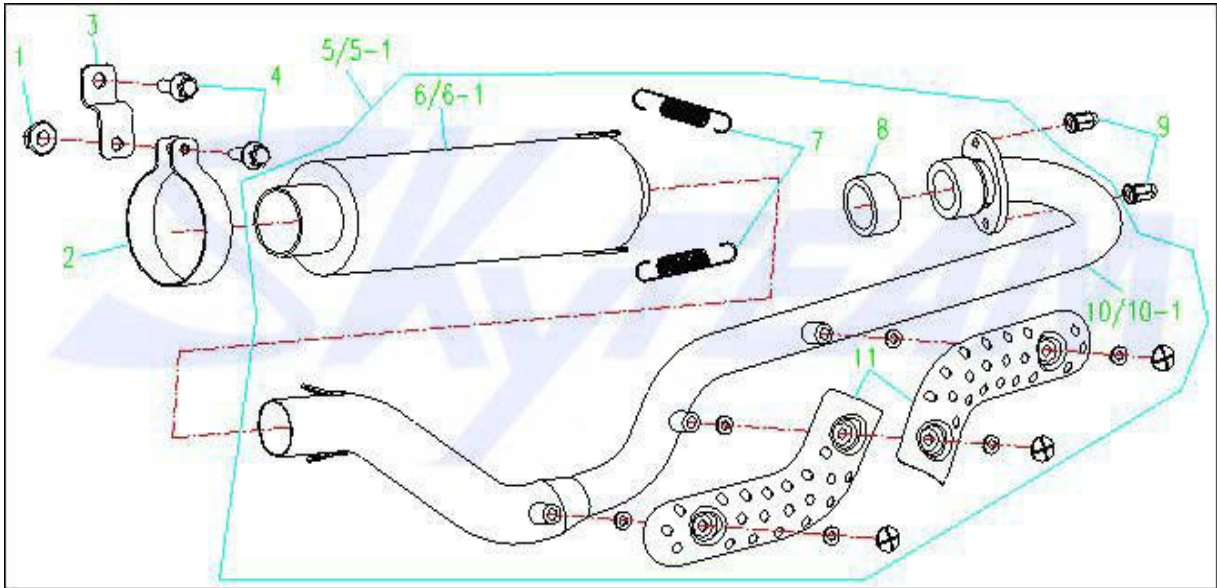

APE (ST125-10/ST50-10) FRAME PARTS CATALOGUE

Ref	Part Number	Part Name	QTY	125cc

Fig. 4 MUFFLER ASSY

1	GB/T 6187.1 M8-Zn.DB	Nut	1	√
2	14301-16H10	Clip	1	√
3	14303-23H00	Bracket	1	√
4	GB/T 16674 M8×20-Zn.DB	Bolt	2	√
5	14300-23H00	Muffler Assy	1	√
6	14320-16H10	Muffler Body	1	√
7	14302-16H10	Spring	2	√
8	14360-Z1000	Gasket, Exhaust Pipe	1	√
9	14370-Z1000	Nut	2	√
10	14310-23H00	Exhaust Pipe	1	√
11	14312-23H00	Cover, Exhaust Pipe	2	√