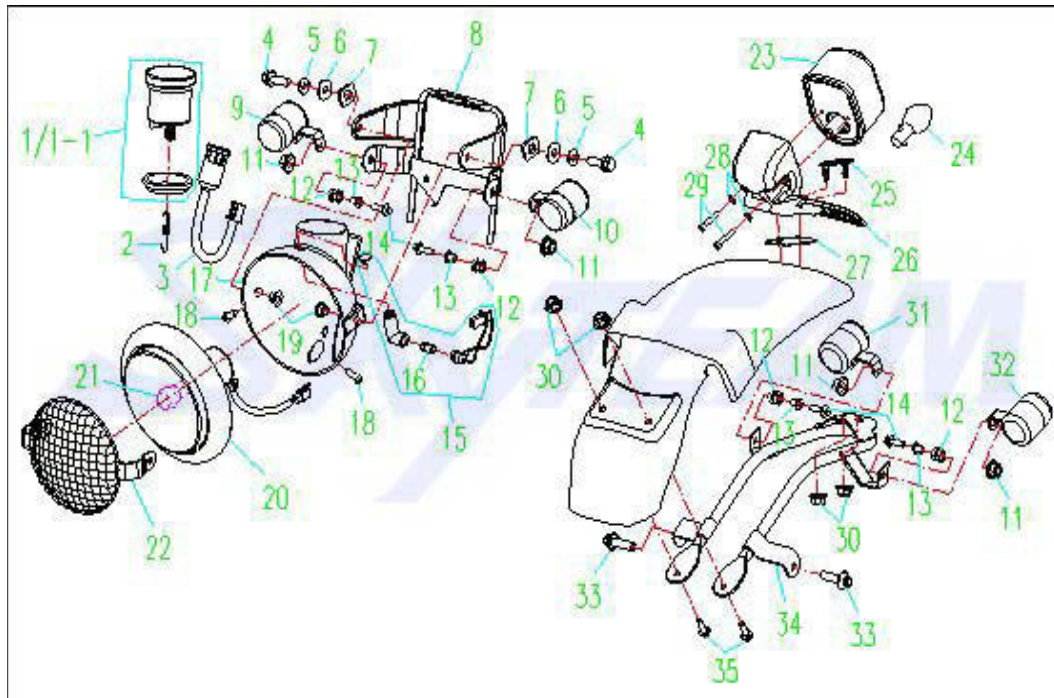

APE (ST125-10/ST50-10) FRAME PARTS CATALOGUE

Ref	Part Number	Part Name	QTY	125cc
-----	-------------	-----------	-----	-------

Fig. 1 ELECTRICAL COMPONENTS

1	36610-23H00	Wiring Harness	1	✓
2	31800-Y1000	Start Relay	1	✓
3	32900-15H00	CDI Unit	1	✓
4	33400-Y1000	Ignition Coil	1	✓
5	GB/T 16674 M6×16-Zn.DB	Bolt	2	✓
6	GB/T 16674 M6X12-Zn.DB	Bolt	3	✓
7	38500-14A00	Horn Assy	1	✓
8	33629-Z1000	Band,Battery	1	✓
9	33610-Y1000	Battery	1	✓
10	32800-Y1000	Rectifier Assy	1	✓
11	38620-Y1000	Flash Relay	1	✓
12	GB/T 16674 M8×16-Zn.DB	Bolt	2	✓
13	33620-23H00	Holder, Battery	1	✓

APE (ST125-10/ST50-10) FRAME PARTS CATALOGUE

Ref	Part Number	Part Name	QTY	125cc
-----	-------------	-----------	-----	-------

Fig. 2 SPEEDOMETER & Lamp

1	34100-15G00	Speedometer	1	✓
2	34103-15A00	Spring	1	✓
3	37100-15A00	Ignition Switch	1	✓
4	35123-14A00	Bolt	2	✓
5	GB/T 859 8-Zn.DB	Spring Washer	2	✓
6	GB/T 97.1 8-140HV-Zn.DB	Washer	2	✓
7	35122-14A00	Cushion, Headlamp Housing	2	✓
8	46710-23H00	Bracket, Head Lamp	1	✓
9	35310-17H00	Signal Lamp Assy, Front, Rh	1	✓
10	35210-17H00	Signal Lamp Assy, Front, Lh	1	✓
11	GB6187.1 M6-Zn.DB	Nut	4	✓
12	35608-17H00	Rubber Ring	4	✓
13	35609-17H00	Spacer	4	✓
14	GB/T 16674 M6×25-Zn.DB	Bolt	4	✓
15	35109-15A00	Lens, Neutral Indicator	1	✓
16	35106-Y1000	Bulb	1	✓
17	35130-15A00	Housing, Headlamp (Color)	1	✓
18	GB/T 820 M5×16-Zn.DB	Screw	2	✓
19	35124-14A00	Nut	2	✓
20	35100-10A00	Head Lamp Assy	1	✓
21	35107-Y1000	Bulb	1	✓
22	35110-23H00	Headlight mesh guard	1	✓
23	35710-17H00	Tail Lamp Assy	1	✓
24	35711-Y1000	Bulb, Tail Lamp	1	✓
25	35914-23H00	Mounting brackets	1	✓
26	63112-23H00	Support, Rear Lamp	1	✓
27	35915-23H00	Cushion	1	✓
28	GB97.1 5-140HV-Zn.DB	Washer	2	✓
29	GB/T 70.1 M5X25-Zn.DB	Screw	2	✓
30	GB/T 6187.1 M6-Zn.DB	Nut	4	✓
31	35410-17H00	Signal Lamp Assy, Rear, Rh	1	✓
32	35510-17H00	Signal Lamp Assy, Rear, Lh	1	✓
33	GB/T 16674 M8×16-Zn.DB	Bolt	2	✓
34	41140-23H10	Rear Fender Bracket	1	✓
35	GB/T 16674 M6×16-Zn.DB	Bolt	1	✓