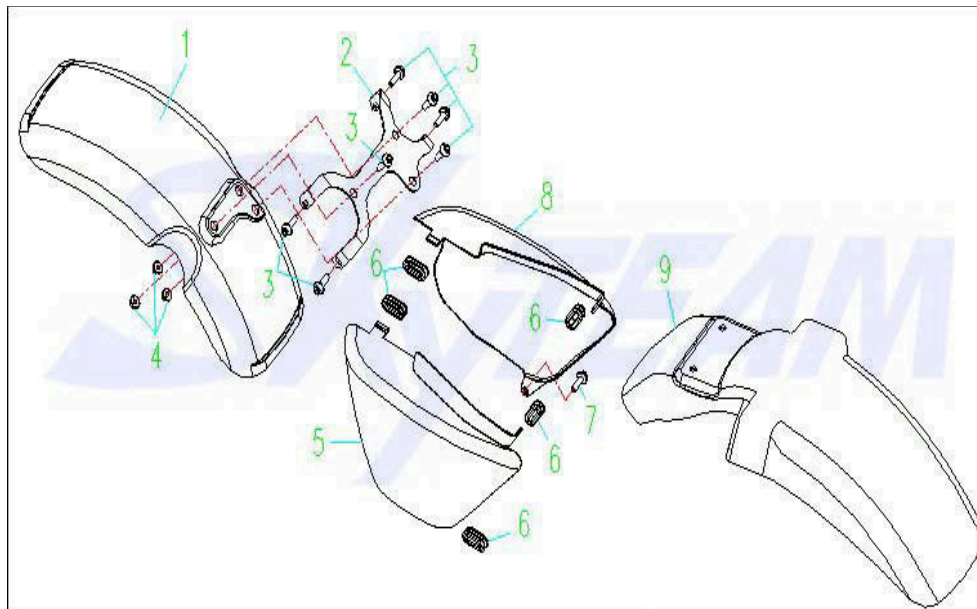

APE (ST125-10/ST50-10) FRAME PARTS CATALOGUE

Ref	Part Number	Part Name	QTY	125cc

Fig. 13 Covers

1	53110-23H00	Fender,FR	1	✓
2	51520-23H10	Front Fender Bracket	1	✓
3	GB/T16674 M6×16-Zn.DB	Bolt	7	✓
4	GB/T 6187.1 M6-Zn.DB	Nut	3	✓
5	47111-23H00	shield, Lh (color)	1	✓
6	09321-23H00	Cushion Washer	5	✓
7	GB/T 16674 M6×16-Zn.DB	Bolt	1	✓
8	47211-23H00	shield, Rh (color)	1	✓
9	63111-23H00	Rear Fender (color)	1	✓

REMARK: THE PARTS IN RED ARE THE ONES WE CANNOT SUPPLY SEPARATELY.THANKS FOR UNDERSTANDING