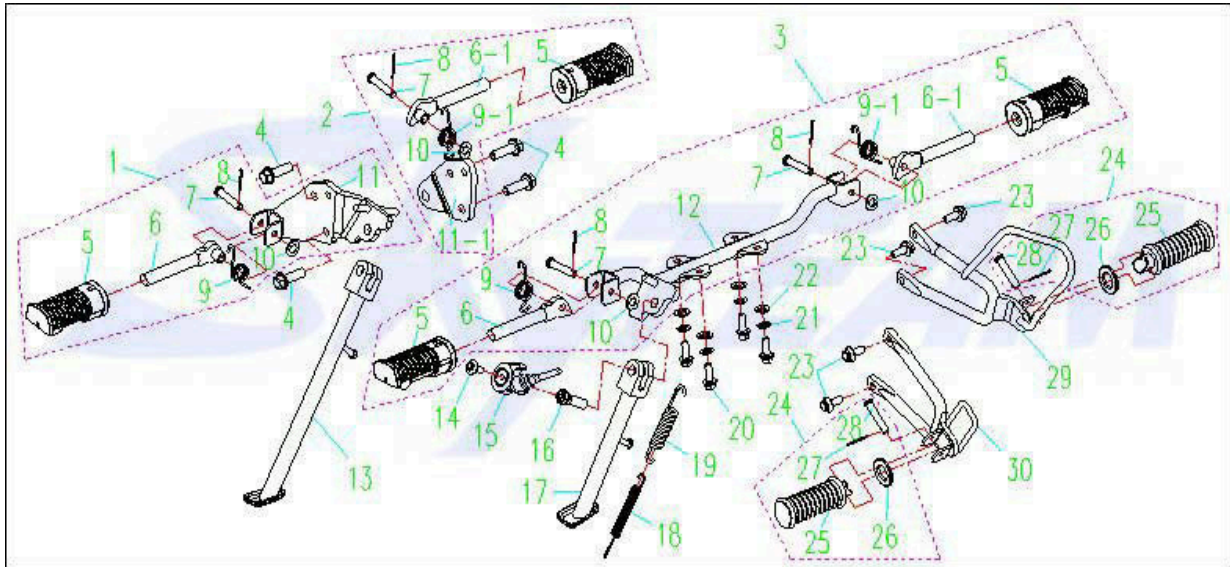

APE (ST125-10/ST50-10) FRAME PARTS CATALOGUE

Ref	Part Number	Part Name	QTY	125cc

Fig. 8 FOOTREST, SIDE STAND

1	43510-23H00	Front Footrest Pedal, Lh	1	✓
2	43520-23H00	Front Footrest Pedal, Rh	1	✓
4	GB/T 5789 M10X1.25X25-Zn.DB	Bolt	4	✓
5	43511-Z1000	Rubber, Front Footrest	2	✓
6	43515-Z1000	Footrest Rod, Lh	1	✓
6-1	43512-Z1000	Footrest Rod, Rh	1	✓
7	GB/T 882 B8×35-Zn.DB	Pin	2	✓
8	GB/T 91 2×20-Zn.DB	Cotter Pin	2	✓
9	43514-Z1000	Return Spring, Lh	1	✓
9-1	43513-Z1000	Return Spring, Rh	1	✓
10	GB/T 96 8-140HV-Zn.DB	Washer	2	✓
11	43610-23H00	Front Footrest Comp, Lh	1	✓
11-1	43620-23H00	Front Footrest Comp, Rh	1	✓
13	42310-16H20	Side Stand	1	✓
14	42315-Y1000	Bolt, Side Stand Switch	1	✓
15	42313-Y1000	Switch, Side Stand	1	✓
16	42311-23H00	Bolt	1	✓
18	42321-Z1000	Spring	1	✓
19	42312-Z1000	Outer Spring, Side Stand	1	✓
23	GB/T 5789 M8X20-Zn.DB	Bolt	4	✓
24	43730-21H00	Rear Footrest Pedal Assy	2	✓
25	43731-21H00	Rubber, Pillion Footrest	2	✓
26	GB/T 848 20-Zn.DB	Washer	2	✓
27	GB/T 91-86 2×28-Zn.DB	Cotter Pin	2	✓
28	GB/T 882 B6×35-Zn-DB	Pin	2	✓
29	43710-21H00	Rear Footrest Pedal, Rh	1	✓
30	43720-21H00	Rear Footrest Pedal, Lh	1	✓