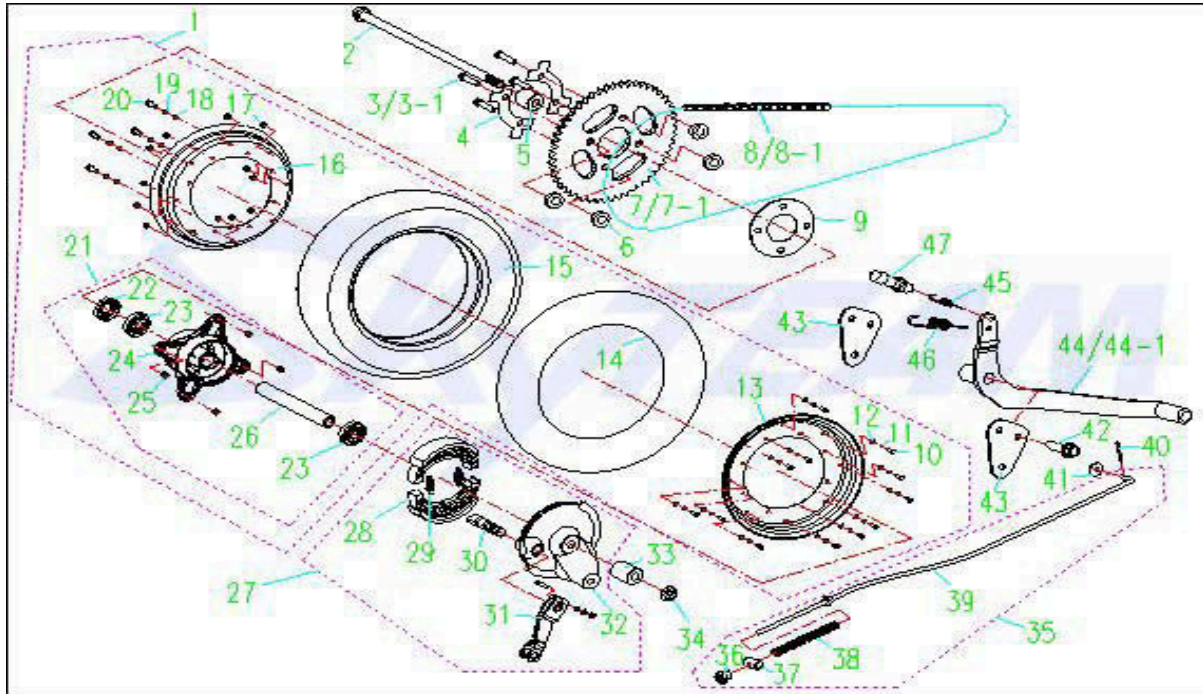

APE (ST125-10/ST50-10) FRAME PARTS CATALOGUE

Ref	Part Number	Part Name	QTY	125cc

Fig. 11 REAR WHEEL

37	43312-Z1000	Pin	1	✓
38	43315-Z1000	Spring	1	✓
39	43311-23H00	Brake Rod	1	✓
40	GB/T 91 2×16-Zn.DB	Cotter Pin	1	✓
41	GB/T 97.1 6-140HV-Zn.DB	Washer	1	✓
44-1	43110-23A00	Brake Pedal	1	✓
45	43331-Z1000	Spring	1	✓
46	43322-16H10	Spring	1	✓
47	37750-Z1000	Brake Switch Assy	1	✓