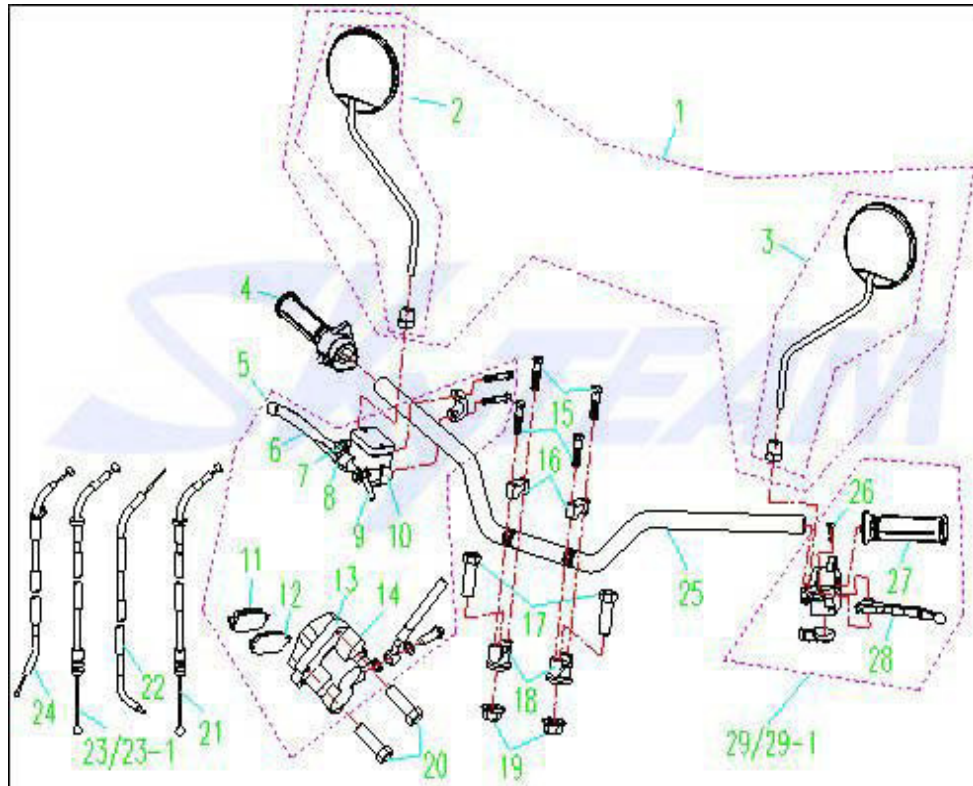

APE (ST125-10/ST50-10) FRAME PARTS CATALOGUE

Ref	Part Number	Part Name	QTY	125cc
-----	-------------	-----------	-----	-------

Fig. 4 MUFFLER ASSY

1	GB/T 6187.1 M8-Zn.DB	Nut	1	√
2	14301-16H10	Clip	1	√
3	14303-23H00	Bracket	1	√
4	GB/T 16674 M8×20-Zn.DB	Bolt	2	√
5	14300-23H00	Muffler Assy	1	√
6	14320-16H10	Muffler Body	1	√
7	14302-16H10	Spring	2	√
8	14360-Z1000	Gasket, Exhaust Pipe	1	√
9	14370-Z1000	Nut	2	√
10	14310-23H00	Exhaust Pipe	1	√
11	14312-23H00	Cover, Exhaust Pipe	2	√

APE (ST125-10/ST50-10) FRAME PARTS CATALOGUE

Ref	Part Number	Part Name	QTY	125cc
-----	-------------	-----------	-----	-------

Fig. 5 OPERATION SYSTEM

1	56500-56600-14A00	Rearview Mirror Assy	1	✓
2	56600-14A00	Rearview Mirror, Rh	1	✓
3	56500-14A00	Rearview Mirror, Lh	1	✓
4	57300-Z1010	Right Handle Switch Assy	1	✓
5	59000-23H00	Front Brake Assy	1	✓
6	59286-23H00	Front Brake Lever	1	✓
7	59288-23H00	Bolt	1	✓
8	59285-23H00	Brake Switch, Front	1	✓
9	59287-23H00	Front Brake Hose	1	✓
10	59008-23H00	Master Cylinder, Front Brake	1	✓
11	59312-23H00	Front Brake Pad	1	✓
12	59311-23H00	Front Brake Pad	1	✓
13	59009-23H00	Mounting Plate Front Disc Brakes	1	✓
14	59007-23H00	Caliper, Front Brake	1	✓
15	01204-Z1000	Bolt	4	✓
16	56221-Z1000	Upper Handlebar Holder	2	✓
17	56223-Z1000	Bolt	2	✓
18	56211-Z1000	Lower Handlebar Holder	2	✓
19	GB/T 6187.2 M10×1.25-Zn.DB	Nut	2	✓
20	GB/T 16674 M8×40-9.8-Zn.DB	Bolt	2	✓
21	58500-14A00	Choke Cable Assy	1	✓
22	58200-22H00	Cable , Speedometer	1	✓
23	58400-23H00	Clutch Cable Assy	1	✓
24	58300-23H00	Throttle Cable Assy	1	✓
25	56110-23H00	Handlebar	1	✓
26	57513-Z1000	Bolt	1	✓
27	57210-Z1000	Grip, Lh	1	✓
28	57511-Z1000	Lever, Clutch	1	✓
29	57600-23H00	Clutch Lever Assy	1	✓